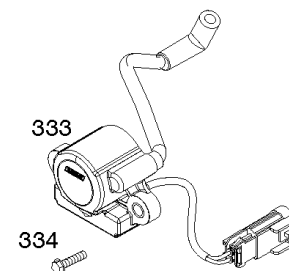

Flywheel, Alternator, Starter

REF NO	PART NO	QTY	DESCRIPTION
23	593840		FLYWHEEL
75	691056		WASHER -(Flywheel)
188	691108		SCREW -(Control Bracket)
209	593911		SPRING, Governor -(Green/White)
211	593724		SPRING, Governed Idle -(Black)
222	798916		BRACKET, Control
265	691024		CLAMP, Casing
267	792629		SCREW -(Casing Clamp)
309	593486		MOTOR, Starter
332	691059		NUT -(Flywheel)
333	593856		ARMATURE, Magneto
334	593848		SCREW -(Magneto Armature)
363	19621		PULLER, Flywheel
474	592830		ALTERNATOR -(10-16 Amp Regulated)
501	593490		REGULATOR
526	691108		SCREW -(Regulator)
555	593489		SCREW -(Starter Solenoid)
563	698425		SCREW -(Debris Screen Guard)
563A	799360		SCREW -(Debris Screen Guard)
697	593487		SCREW -(Starter Motor) (Drive Cap)
703	593863		CLIP
703A	593846		CLIP -(Fuel Pump)
853	593907		ADAPTER, Wire
920	593488		SOLENOID, Starter
949	593636		GUARD, Debris Screen
949A	593206		GUARD, Debris Screen
1005	593640		FAN, Flywheel
1070	593638		SCREW -(Flywheel Fan)
1119	691183		SCREW -(Alternator)
1336	841015		SHIELD, Wire Protective
1481	593853		LINK/SPRING ASSEMBLY