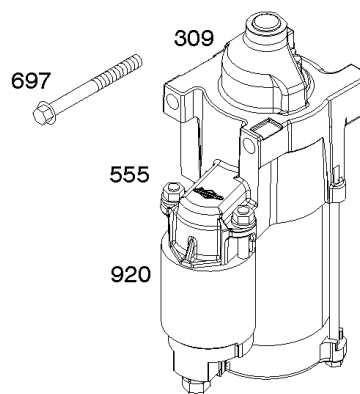

Flywheel, Alternator, Starter

REF NO	PART NO	QTY	DESCRIPTION
23	593840		FLYWHEEL
75	691056		WASHER -(Flywheel)
188	691108		SCREW -(Control Bracket)
209	593911		SPRING, Governor -(Green/White)
211	593724		SPRING, Governed Idle -(Black)
222	798916		BRACKET, Control
265	691024		CLAMP, Casing
267	792629		SCREW -(Casing Clamp)
309	593486		MOTOR, Starter
332	691059		NUT -(Flywheel)
333	593856		ARMATURE, Magneto
334	593848		SCREW -(Magneto Armature)
363	19621		PULLER, Flywheel
474	592830		ALTERNATOR -(10-16 Amp Regulated)
501	593490		REGULATOR
526	691108		SCREW -(Regulator)
555	593489		SCREW -(Starter Solenoid)
563	698425		SCREW -(Debris Screen Guard)
563A	799360		SCREW -(Debris Screen Guard)
697	593487		SCREW -(Starter Motor) (Drive Cap)
703	593863		CLIP
703A	593846		CLIP -(Fuel Pump)
853	593907		ADAPTER, Wire
920	593488		SOLENOID, Starter
949	593636		GUARD, Debris Screen
949A	593206		GUARD, Debris Screen
1005	593640		FAN, Flywheel
1070	593638		SCREW -(Flywheel Fan)
1119	691183		SCREW -(Alternator)
1336	841015		SHIELD, Wire Protective
1481	593853		LINK/SPRING ASSEMBLY