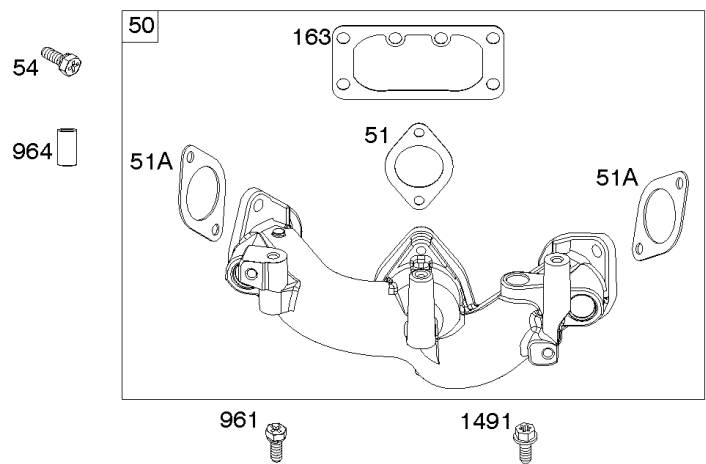

## Cylinder Head, Rocker Arm Cover, Intake Manifold

REF NO	PART NO	QTY	DESCRIPTION
5	593838		HEAD, Cylinder -(Cylinder #1)
5A	593839		HEAD, Cylinder -(Cylinder #2)
7	593485		GASKET, Cylinder Head
13	592244		SCREW -(Cylinder Head)
33	593632		VALVE, Exhaust
34	793556		VALVE, Intake
35	694865		SPRING, Valve -(Intake)
36	694865		SPRING, Valve -(Exhaust)
42	499586		KEEPER, Valve
45	690977		TAPPET, Valve
50	593850		MANIFOLD, Intake
51	593849		GASKET, Intake
51A	593851		GASKET, Intake
54	699816		SCREW -(Intake Manifold)
163	691001		GASKET, Air Cleaner
192	690083		ADJUSTER, Rocker Arm
337	792015		PLUG, Spark
383	19576S		WRENCH, Spark Plug
798	697890		SCREW -(Rocker Arm)
868	690968		SEAL, Valve
883	594365		GASKET, Exhaust
914	593637		SCREW -(Rocker Cover)
918A	593641		HOSE, Vacuum -(2.9" Long)
961	691108		SCREW -(Air Cleaner Bracket)
964	799159		CAP, Connector
1022	690971		GASKET, Rocker Cover
1023	593854		COVER, Rocker -(Cylinder #1)
1023A	593855		COVER, Rocker -(Cylinder #2)
1026	690981		ROD, Push -(Steel)
1026A	690982		ROD, Push -(Aluminum)
1029	690972		ARM, Rocker
1029A	807323		ARM, Rocker
1100	791959		PIVOT, Rocker Arm
1491	699816		SCREW -(Throttle Body)