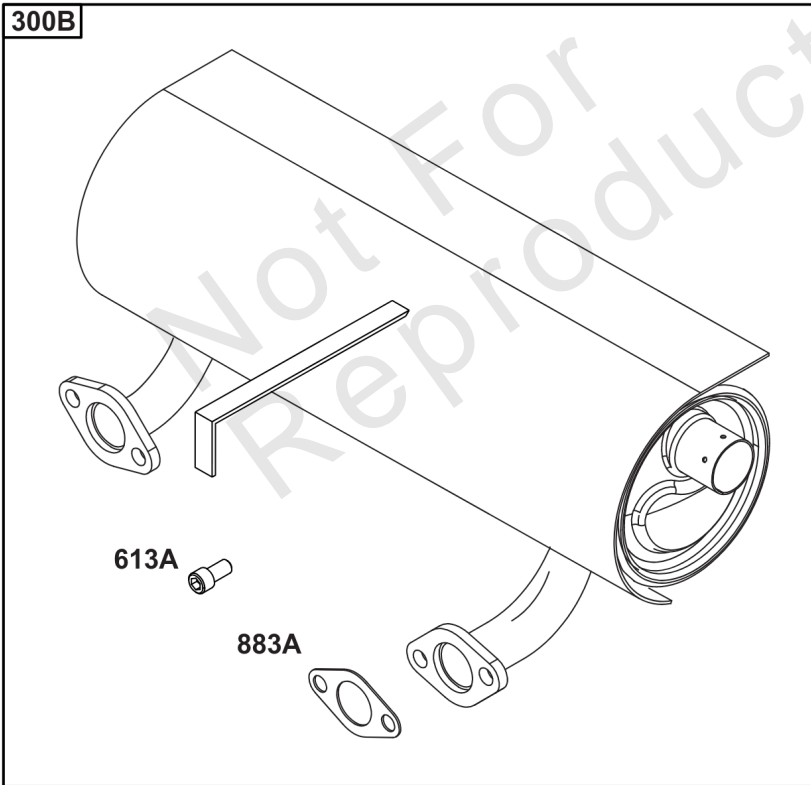

Engine Mounted Below Deck Mufflers

REF NO	PART NO	QTY	DESCRIPTION
300	594584	1	KIT-MUFFLER/GUARD -(Oil Filter Side Outlet) (Engine Supported) (O2 Sensor Port)
300A	593877	1	MUFFLER -(Starter Side Outlet) (Engine Supported) (O2 Sensor Port)
300B	594583	1	MUFFLER -(Starter Side Outlet) (Engine Supported) (No O2 Sensor Port)
300C	692120	1	MUFFLER -(Starter Side Outlet) (No O2 Sensor Port)
415	596859	1	PLUG -(O2 Sensor Port)
613	690341	4	SCREW -(Muffler)
613A	690363	4	SCREW -(Muffler)
883	594365	2	GASKET, Exhaust
883A	690970	2	GASKET, Exhaust
1177	690941	4	NUT -(Muffler)

Not For Reproduction