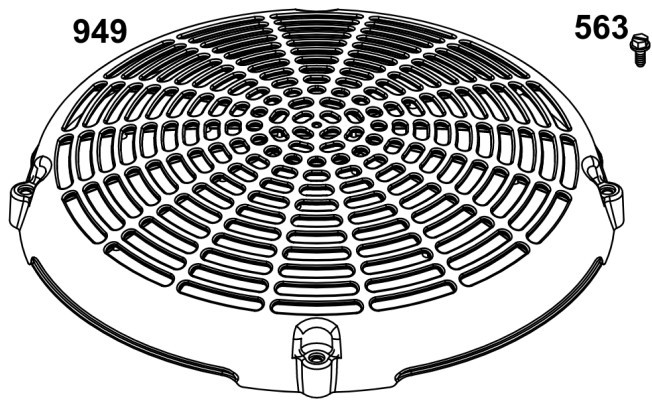

Not For
Reproduction

Flywheel Guards

REF NO	PART NO	QTY	DESCRIPTION
563	799360	1	SCREW -(Debris Screen Guard)
563A	597574	1	SCREW -(Debris Screen Guard)
563B	799359	1	SCREW -(Debris Screen Guard)
949	799357	1	GUARD, Debris Screen -(Static Cover Flywheel) (Requires 4 x 799360 Screw)
949A	797420YP	1	GUARD, Debris Screen -(Static Cover Flywheel High Flow) (Requires 4 x 799360 Screw)
949B	593206	1	GUARD, Debris Screen -(Static Cover Flywheel) (Requires 4 x 799359 Screw)
949C	597573	1	GUARD, Debris Screen -(Wire Static Flywheel Cover) (Requires 4x 597574 Screw) (For Commercial Series)

Not For Reproduction