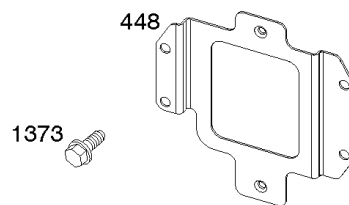

Engine Sump, Oil Pump, Dipstick/Tube Assembly

REF NO	PART NO	QTY	DESCRIPTION
4	593652		SUMP, Engine
15	690946		PLUG, Oil Drain
20	593644		SEAL, Oil -(PTO Side)
22	694966		SCREW -(Crankcase Cover/Sump)
170	593903		STUD -(Crankcase Cover/Sump)
219	793338		GEAR, Governor
220	799772		WASHER -(Governor Gear)
221	841026		CUP, Governor
239	792028		SWITCH, Oil Pressure
287	594937		SCREW -(Dipstick Tube)
400	796862		COOLER, Oil
404	690442		WASHER -(Governor Crank)
448	593631		BRACKET, Oil Cooler
523	691036		DIPSTICK
524	691032		SEAL, O-Ring
525	691037		TUBE, Dipstick
552	796638		BUSHING, Governor Crank
552A	690553		BUSHING, Governor Crank
601A	841597		CLAMP, Hose -(Oil Cooler Hose)
615	698290		RETAINER, Governor Shaft
616	691045		CRANK, Governor
691	790574		SEAL, Governor Shaft
742	690328		RETAINER, E Ring
750	796208		SCREW -(Oil Pump Cover)
829	593845		HOSE, Oil Cooler -(Oil Cooler Hose)
842	691031		SEAL, O-Ring -(Dipstick Tube)
847	499602		DIPSTICK/TUBE ASSEMBLY
850	100106		SEALANT, Liquid
943	593642		SEAL, O-Ring -(Oil Pump Cover)
965	796221		COVER, Oil Pump
1017	796214		SCREEN, Oil Pump
1024	796220		PUMP, Oil
1027	696854		FILTER, Oil
1028	796864		ADAPTER, Oil Filter
1366	799131		DIVERTER, Oil Cooler
1373	695629		SCREW -(Oil Cooler Bracket)
1373A	799105		SCREW -(Oil Cooler Bracket)
1374	796863		SEAL, O-Ring -(Oil Cooler Diverter)