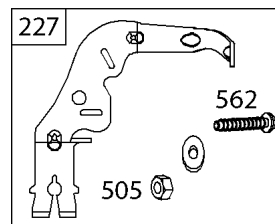

Cylinder, Crankshaft, Camshaft, Air Guides

REF NO	PART NO	QTY	DESCRIPTION
1	593645		CYLINDER ASSEMBLY
2	593660		KIT, Bushing/Seal -(Magneto Side)
3	593643		SEAL, Oil -(Magneto Side)
8	792185		BREATHER ASSEMBLY -Used Before Code Date 15112300
9	690937		GASKET, Breather -Used Before Code Date 15112300
10	691108		SCREW -(Breather Assembly)
11	792184		TUBE-BREATHER -Used Before Code Date 15112300
11	594163		TUBE, Breather -Used After Code Date 15112200
16	593609		CRANKSHAFT
24	796335		KEY, Flywheel
25	593646		PISTON ASSEMBLY -(Standard)
25	593648		PISTON ASSEMBLY -(.020 Oversize)
26	593649		SET, Ring -(.020 Oversize)
26	593647		SET, Ring -(Standard)
27	690975		LOCK, Piston Pin
28	593650		PIN, Piston
29	593651		ROD, Connecting
32	690976		SCREW -(Connecting Rod)
45	690977		TAPPET, Valve
46	593841		CAMSHAFT
75	691056		WASHER -(Flywheel)
227	593857		LEVER, Governor Control
250	690957		RETAINER, Breather -Used Before Code Date 15112300
252	794389		COLLECTOR-OIL -Used Before Code Date 15112300
306	796852		SHIELD-CYLINDER -(Cylinder #1) -Used Before Code Date 18100100
306	84002166		SHIELD, Cylinder -(Cylinder #1) -Used After Code Date 18093000
306A	593858		SHIELD, Cylinder -(Cylinder 2)
307	691003		SCREW -(Cylinder Shield)
307A	691108		SCREW -(Cylinder Shield)
332	691059		NUT -(Flywheel)
377	690979		KEY, Woodruff
405	594937		SCREW -(Back Plate)
447	691003		SCREW -(Air Guide Cover)