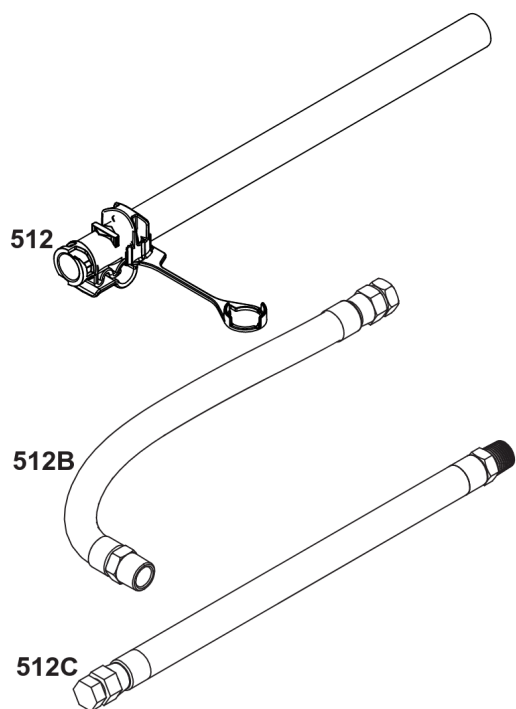

Not For
Reproduction

Lubrication

REF NO	PART NO	QTY	DESCRIPTION
186	796532	1	CONNECTOR, Hose -(Threaded Engine Block Connector for EZ-Oil Drain Hose) (Order hose separate)
239	690233	1	SWITCH, Oil Pressure -(2-4 PSI Normally-Closed Switch)
239A	491657S	1	SWITCH, Oil Pressure -(3-5 PSI Normally-Closed Switch)
239B	841281	1	SWITCH, Oil Pressure -(7-10 PSI Normally-Closed Switch)
239C	694115	1	SWITCH, Oil Pressure -(9-13 PSI Normally-Closed Switch)
239D	697049	1	SWITCH, Oil Pressure -(3-6 PSI Normally-Open Switch)
295B	594271	1	ADAPTER, Remote Oil Filter -(Remote Oil Filter Kit)
512	594200	1	HOSE, Oil Drain -(EZ-Oil Drain Hose, 10.5") (Order threaded engine block connector separate)
512	593635	1	HOSE, Oil Drain -(EZ-Oil Drain Hose, 13.75") (Order threaded engine block connector separate)
512B	1723165SM	1	HOSE, Oil Drain, 10-1/2" Long, 3/8-18 Fittings -(10.5")
512C	5048681SM	1	HOSE, OIL DRAIN -(12.5")
517	593633	1	RETAINER, Oil Drain
601	841597	4	CLAMP, Hose
1013	690954	1	NIPPLE, Oil Filter
1346	844802	1	VALVE, Oil Drain Shut Off
1346A	492031	1	VALVE, Oil Drain Shut Off
1346B	5401WEB	1	VALVE, Oil Drain Shut Off -(1/4 Turn Oil Drain Valve with Hose)
1374	796863	1	SEAL, O-Ring
1505	100169		OIL-1QT VANGUARD (CASE) -(1 qt. Bottle)
1505A	100170		OIL-5QT VANGUARD (CASE) -(5 qt. Bottle)