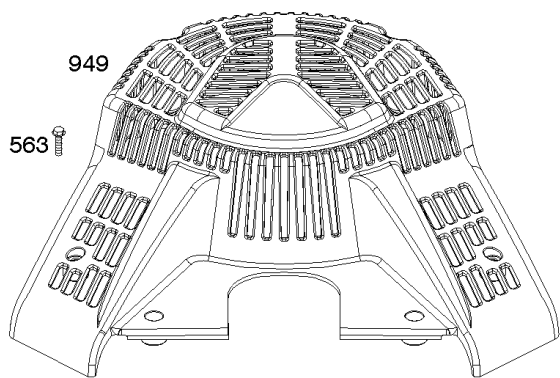

Flywheel, Alternator, Starter

REF NO	PART NO	QTY	DESCRIPTION
23	593840		FLYWHEEL
75	691056		WASHER -(Flywheel)
188	691108		SCREW -(Control Bracket)
209	593911		SPRING, Governor -(Green/White)
211	593724		SPRING, Governed Idle -(Black)
222	798916		BRACKET, Control
265	691024		CLAMP, Casing
267	792629		SCREW -(Casing Clamp)
309	593486		MOTOR, Starter
332	691059		NUT -(Flywheel)
333	593856		ARMATURE, Magneto
334	593848		SCREW -(Magneto Armature)
363	19621		PULLER, Flywheel
474	592830		ALTERNATOR -(10-16 Amp Regulated)
501	593490		REGULATOR
526	691108		SCREW -(Regulator)
555	593489		SCREW -(Starter Solenoid)
563	698425		SCREW -(Debris Screen Guard)
563A	799360		SCREW -(Debris Screen Guard)
697	593487		SCREW -(Starter Motor) (Drive Cap)
703	593863		CLIP
703A	593846		CLIP -(Fuel Pump)
853	593907		ADAPTER, Wire
920	593488		SOLENOID, Starter
949	593636		GUARD, Debris Screen
949A	593206		GUARD, Debris Screen
1005	593640		FAN, Flywheel
1070	593638		SCREW -(Flywheel Fan)
1119	691183		SCREW -(Alternator)
1336	841015		SHIELD, Wire Protective
1481	593853		LINK/SPRING ASSEMBLY