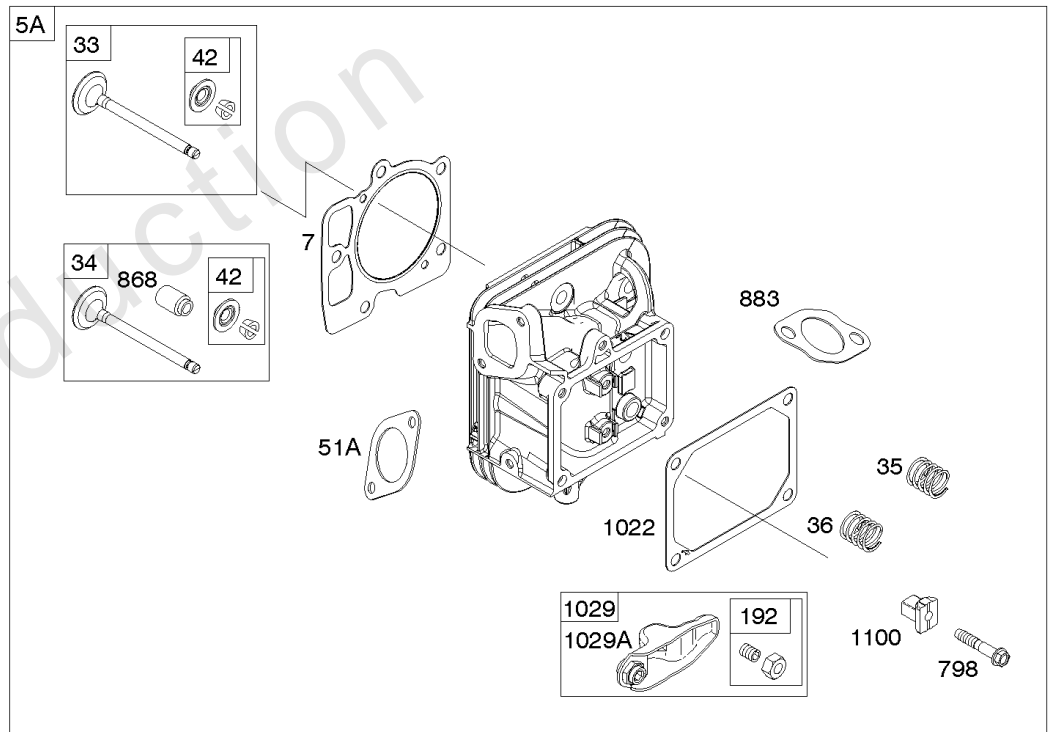

# Cylinder Head, Rocker Arm Cover, Intake Manifold

Mfg. No: 49E777-0001-G1