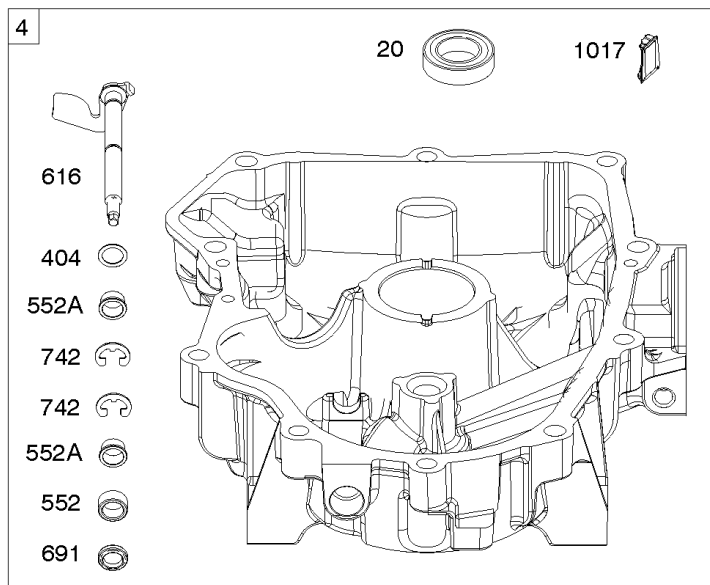

Engine Sump, Oil Pump, Dipstick/Tube Assembly

REF NO	PART NO	QTY	DESCRIPTION
4	593652		SUMP, Engine
15	690946		PLUG, Oil Drain
20	593644		SEAL, Oil -(PTO Side)
22	694966		SCREW -(Crankcase Cover/Sump)
170	593903		STUD -(Crankcase Cover/Sump)
219	793338		GEAR, Governor
220	799772		WASHER -(Governor Gear)
221	841026		CUP, Governor
239	792028		SWITCH, Oil Pressure
287	594937		SCREW -(Dipstick Tube)
400	796862		COOLER, Oil
404	690442		WASHER -(Governor Crank)
448	593631		BRACKET, Oil Cooler
523	691036		DIPSTICK
524	691032		SEAL, O-Ring
525	691037		TUBE, Dipstick
552	796638		BUSHING, Governor Crank
552A	690553		BUSHING, Governor Crank
601A	841597		CLAMP, Hose -(Oil Cooler Hose)
615	698290		RETAINER, Governor Shaft
616	691045		CRANK, Governor
691	790574		SEAL, Governor Shaft
742	690328		RETAINER, E Ring
750	796208		SCREW -(Oil Pump Cover)
829	593845		HOSE, Oil Cooler -(Oil Cooler Hose)
842	691031		SEAL, O-Ring -(Dipstick Tube)
847	499602		DIPSTICK/TUBE ASSEMBLY
850	100106		SEALANT, Liquid
943	593642		SEAL, O-Ring -(Oil Pump Cover)
965	796221		COVER, Oil Pump
1017	796214		SCREEN, Oil Pump
1024	796220		PUMP, Oil
1027	696854		FILTER, Oil
1028	796864		ADAPTER, Oil Filter
1366	799131		DIVERTER, Oil Cooler
1373	695629		SCREW -(Oil Cooler Bracket)
1373A	799105		SCREW -(Oil Cooler Bracket)
1374	796863		SEAL, O-Ring -(Oil Cooler Diverter)