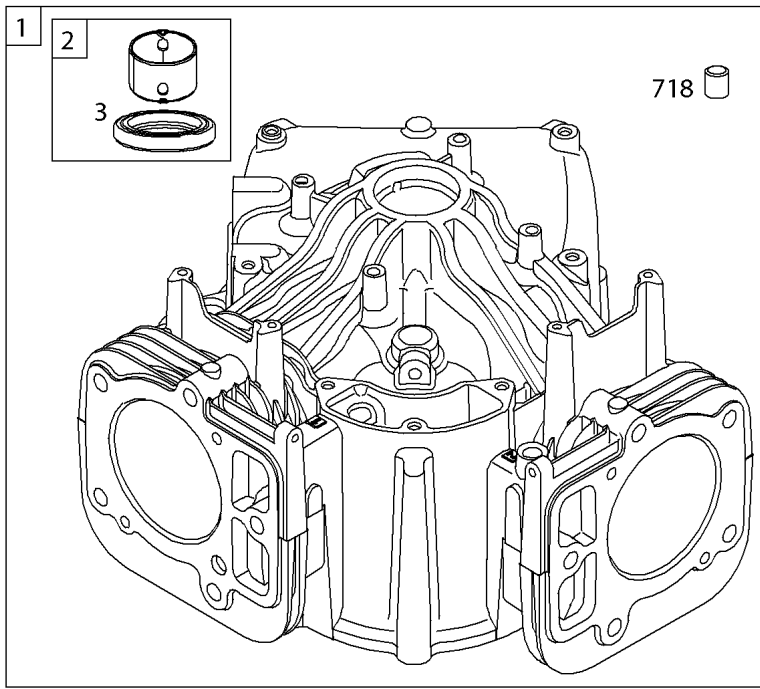

Cylinder, Crankshaft, Camshaft, Air Guides

REF NO	PART NO	QTY	DESCRIPTION
1	593645		CYLINDER ASSEMBLY
2	593660		KIT, Bushing/Seal -(Magneto Side)
3	593643		SEAL, Oil -(Magneto Side)
8	792185		BREATHER ASSEMBLY -Used Before Code Date 15112300
9	690937		GASKET, Breather -Used Before Code Date 15112300
10	691108		SCREW -(Breather Assembly)
11	792184		TUBE-BREATHER -Used Before Code Date 15112300
11	594163		TUBE, Breather -Used After Code Date 15112200
16	593609		CRANKSHAFT
24	796335		KEY, Flywheel
25	593646		PISTON ASSEMBLY -(Standard)
25	593648		PISTON ASSEMBLY -(.020 Oversize)
26	593649		SET, Ring -(.020 Oversize)
26	593647		SET, Ring -(Standard)
27	690975		LOCK, Piston Pin
28	593650		PIN, Piston
29	593651		ROD, Connecting
32	690976		SCREW -(Connecting Rod)
45	690977		TAPPET, Valve
46	593841		CAMSHAFT
75	691056		WASHER -(Flywheel)
227	593857		LEVER, Governor Control
250	690957		RETAINER, Breather -Used Before Code Date 15112300
252	794389		COLLECTOR-OIL -Used Before Code Date 15112300
306	796852		SHIELD-CYLINDER -(Cylinder #1) -Used Before Code Date 18100100
306	84002166		SHIELD, Cylinder -(Cylinder #1) -Used After Code Date 18093000
306A	593858		SHIELD, Cylinder -(Cylinder 2)
307	691003		SCREW -(Cylinder Shield)
307A	691108		SCREW -(Cylinder Shield)
332	691059		NUT -(Flywheel)
377	690979		KEY, Woodruff
405	594937		SCREW -(Back Plate)
447	691003		SCREW -(Air Guide Cover)