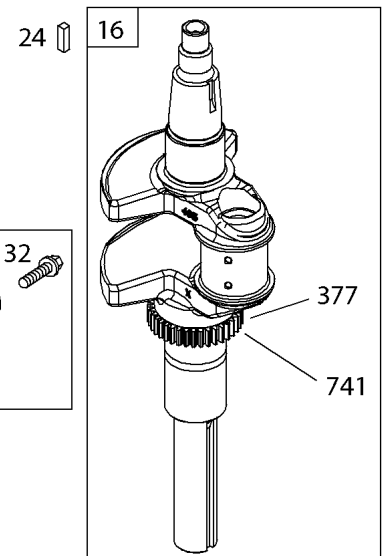

## Cylinder Head, Rocker Arm Cover, Intake Manifold

REF NO	PART NO	QTY	DESCRIPTION
5	593838		HEAD, Cylinder -(Cylinder #1)
5A	593839		HEAD, Cylinder -(Cylinder #2)
7	593485		GASKET, Cylinder Head
13	592244		SCREW -(Cylinder Head)
33	593632		VALVE, Exhaust
34	793556		VALVE, Intake
35	694865		SPRING, Valve -(Intake)
36	694865		SPRING, Valve -(Exhaust)
42	499586		KEEPER, Valve
45	690977		TAPPET, Valve
50	593850		MANIFOLD, Intake
51	593849		GASKET, Intake
51A	593851		GASKET, Intake
54	699816		SCREW -(Intake Manifold)
163	691001		GASKET, Air Cleaner
192	690083		ADJUSTER, Rocker Arm
337	792015		PLUG, Spark
383	19576S		WRENCH, Spark Plug
798	697890		SCREW -(Rocker Arm)
868	690968		SEAL, Valve
883	594365		GASKET, Exhaust
914	593637		SCREW -(Rocker Cover)
918A	593641		HOSE, Vacuum -(2.9" Long)
961	691108		SCREW -(Air Cleaner Bracket)
964	799159		CAP, Connector
1022	690971		GASKET, Rocker Cover
1023	593854		COVER, Rocker -(Cylinder #1)
1023A	593855		COVER, Rocker -(Cylinder #2)
1026	690981		ROD, Push -(Steel)
1026A	690982		ROD, Push -(Aluminum)
1029	690972		ARM, Rocker
1029A	807323		ARM, Rocker
1100	791959		PIVOT, Rocker Arm
1491	699816		SCREW -(Throttle Body)