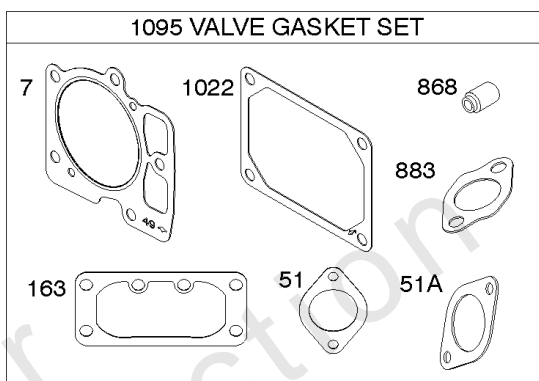

Not For
Reproduction

Engine Gasket Set, Valve Gasket Set

REF NO	PART NO	QTY	DESCRIPTION
3	593643		SEAL, Oil -(Magneto Side)
7	593485		GASKET, Cylinder Head
9	690937		GASKET, Breather
20	593644		SEAL, Oil -(PTO Side)
51	593849		GASKET, Intake
51A	593851		GASKET, Intake
163	691001		GASKET, Air Cleaner
358	593929		GASKET SET, Engine
524	691032		SEAL, O-Ring
691	790574		SEAL, Governor Shaft
842	691031		SEAL, O-Ring -(Dipstick Tube)
850	100106		SEALANT, Liquid
868	690968		SEAL, Valve
883	594365		GASKET, Exhaust
943	593642		SEAL, O-Ring -(Oil Pump Cover)
1022	690971		GASKET, Rocker Cover
1095	593928		GASKET SET, Valve