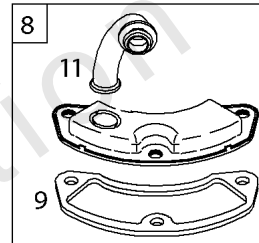

Cylinder, Crankshaft, Camshaft, Air Guides

REF NO	PART NO	QTY	DESCRIPTION
1	593645		CYLINDER ASSEMBLY
2	593660		KIT, Bushing/Seal -(Magneto Side)
3	593643		SEAL, Oil -(Magneto Side)
8	792185		BREATHER ASSEMBLY -Used Before Code Date 15112300
9	690937		GASKET, Breather -Used Before Code Date 15112300
10	691108		SCREW -(Breather Assembly)
11	792184		TUBE-BREATHER -Used Before Code Date 15112300
11	594163		TUBE, Breather -Used After Code Date 15112200
16	593609		CRANKSHAFT
24	796335		KEY, Flywheel
25	593646		PISTON ASSEMBLY -(Standard)
25	593648		PISTON ASSEMBLY -(.020 Oversize)
26	593649		SET, Ring -(.020 Oversize)
26	593647		SET, Ring -(Standard)
27	690975		LOCK, Piston Pin
28	593650		PIN, Piston
29	593651		ROD, Connecting
32	690976		SCREW -(Connecting Rod)
45	690977		TAPPET, Valve
46	593841		CAMSHAFT
75	691056		WASHER -(Flywheel)
227	593857		LEVER, Governor Control
250	690957		RETAINER, Breather -Used Before Code Date 15112300
252	794389		COLLECTOR-OIL -Used Before Code Date 15112300
306	796852		SHIELD-CYLINDER -(Cylinder #1) -Used Before Code Date 18100100
306	84002166		SHIELD, Cylinder -(Cylinder #1) -Used After Code Date 18093000
306A	593858		SHIELD, Cylinder -(Cylinder 2)
307	691003		SCREW -(Cylinder Shield)
307A	691108		SCREW -(Cylinder Shield)
332	691059		NUT -(Flywheel)
377	690979		KEY, Woodruff
405	594937		SCREW -(Back Plate)
447	691003		SCREW -(Air Guide Cover)