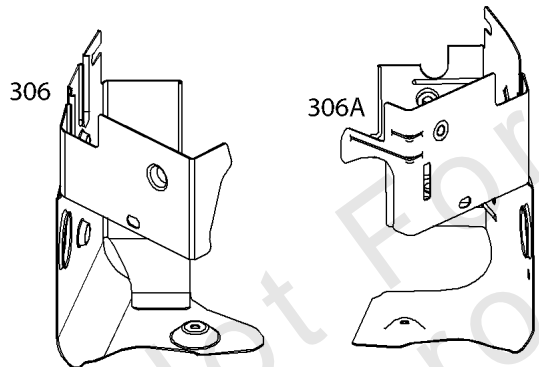

Cylinder, Crankshaft, Camshaft, Air Guides

REF NO	PART NO	QTY	DESCRIPTION
505	691029		NUT -(Governor Control Lever)
540	594325		PLATE, Baffle
562	690311		BOLT -(Governor Control Lever)
573	593607		PLATE, Back
584	594164		COVER, Breather Passage
618	594326		SCREW -(Baffle Plate)
718	690959		PIN, Locating
741	690980		GEAR, Timing
850	100106		SEALANT, Liquid
865	591667		COVER, Air Guide -(Valley)
1263	594166		REED, Breather
1264	594165		SCREW -(Breather Reed)
1319	794467		LABEL, Warning
1319A	797669		LABEL, Warning