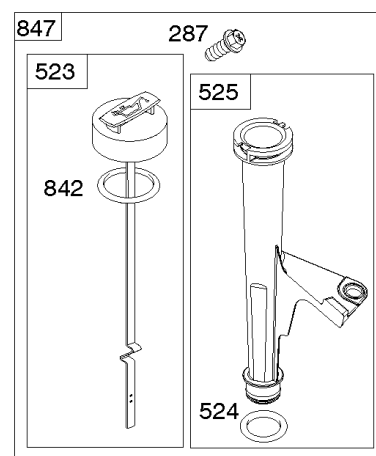

Engine Sump, Oil Pump, Dipstick/Tube Assembly

REF NO	PART NO	QTY	DESCRIPTION
4	593652		SUMP, Engine
15	690946		PLUG, Oil Drain
20	593644		SEAL, Oil -(PTO Side)
22	694966		SCREW -(Crankcase Cover/Sump)
170	593903		STUD -(Crankcase Cover/Sump)
219	793338		GEAR, Governor
220	799772		WASHER -(Governor Gear)
221	841026		CUP, Governor
239	792028		SWITCH, Oil Pressure
287	594937		SCREW -(Dipstick Tube)
400	796862		COOLER, Oil
404	690442		WASHER -(Governor Crank)
448	593631		BRACKET, Oil Cooler
523	691036		DIPSTICK
524	691032		SEAL, O-Ring
525	691037		TUBE, Dipstick
552	796638		BUSHING, Governor Crank
552A	690553		BUSHING, Governor Crank
601A	841597		CLAMP, Hose -(Oil Cooler Hose)
615	698290		RETAINER, Governor Shaft
616	691045		CRANK, Governor
691	790574		SEAL, Governor Shaft
742	690328		RETAINER, E Ring
750	796208		SCREW -(Oil Pump Cover)
829	593845		HOSE, Oil Cooler -(Oil Cooler Hose)
842	691031		SEAL, O-Ring -(Dipstick Tube)
847	499602		DIPSTICK/TUBE ASSEMBLY
850	100106		SEALANT, Liquid
943	593642		SEAL, O-Ring -(Oil Pump Cover)
965	796221		COVER, Oil Pump
1017	796214		SCREEN, Oil Pump
1024	796220		PUMP, Oil
1027	696854		FILTER, Oil
1028	796864		ADAPTER, Oil Filter
1366	799131		DIVERTER, Oil Cooler
1373	695629		SCREW -(Oil Cooler Bracket)
1373A	799105		SCREW -(Oil Cooler Bracket)
1374	796863		SEAL, O-Ring -(Oil Cooler Diverter)