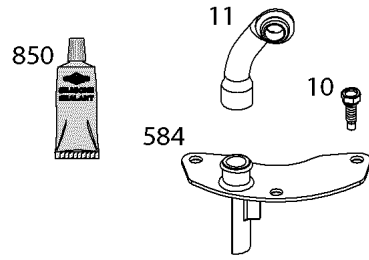

Cylinder, Crankshaft, Camshaft, Air Guides

REF NO	PART NO	QTY	DESCRIPTION
1	593645		CYLINDER ASSEMBLY
2	593660		KIT, Bushing/Seal -(Magneto Side)
3	593643		SEAL, Oil -(Magneto Side)
8	792185		BREATHER ASSEMBLY -Used Before Code Date 15112300
9	690937		GASKET, Breather -Used Before Code Date 15112300
10	691108		SCREW -(Breather Assembly)
11	792184		TUBE-BREATHER -Used Before Code Date 15112300
11	594163		TUBE, Breather -Used After Code Date 15112200
16	593609		CRANKSHAFT
24	796335		KEY, Flywheel
25	593646		PISTON ASSEMBLY -(Standard)
25	593648		PISTON ASSEMBLY -(.020 Oversize)
26	593649		SET, Ring -(.020 Oversize)
26	593647		SET, Ring -(Standard)
27	690975		LOCK, Piston Pin
28	593650		PIN, Piston
29	593651		ROD, Connecting
32	690976		SCREW -(Connecting Rod)
45	690977		TAPPET, Valve
46	593841		CAMSHAFT
75	691056		WASHER -(Flywheel)
227	593857		LEVER, Governor Control
250	690957		RETAINER, Breather -Used Before Code Date 15112300
252	794389		COLLECTOR-OIL -Used Before Code Date 15112300
306	796852		SHIELD-CYLINDER -(Cylinder #1) -Used Before Code Date 18100100
306	84002166		SHIELD, Cylinder -(Cylinder #1) -Used After Code Date 18093000
306A	593858		SHIELD, Cylinder -(Cylinder 2)
307	691003		SCREW -(Cylinder Shield)
307A	691108		SCREW -(Cylinder Shield)
332	691059		NUT -(Flywheel)
377	690979		KEY, Woodruff
405	594937		SCREW -(Back Plate)
447	691003		SCREW -(Air Guide Cover)