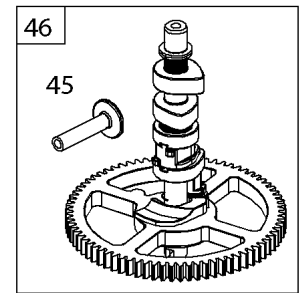

Cylinder, Crankshaft, Camshaft, Air Guides

REF NO	PART NO	QTY	DESCRIPTION
1	593645		CYLINDER ASSEMBLY
2	593660		KIT, Bushing/Seal -(Magneto Side)
3	593643		SEAL, Oil -(Magneto Side)
8	792185		BREATHER ASSEMBLY -Used Before Code Date 15112300
9	690937		GASKET, Breather -Used Before Code Date 15112300
10	691108		SCREW -(Breather Assembly)
11	792184		TUBE-BREATHER -Used Before Code Date 15112300
11	594163		TUBE, Breather -Used After Code Date 15112200
16	593609		CRANKSHAFT
24	796335		KEY, Flywheel
25	593646		PISTON ASSEMBLY -(Standard)
25	593648		PISTON ASSEMBLY -(.020 Oversize)
26	593649		SET, Ring -(.020 Oversize)
26	593647		SET, Ring -(Standard)
27	690975		LOCK, Piston Pin
28	593650		PIN, Piston
29	593651		ROD, Connecting
32	690976		SCREW -(Connecting Rod)
45	690977		TAPPET, Valve
46	593841		CAMSHAFT
75	691056		WASHER -(Flywheel)
227	593857		LEVER, Governor Control
250	690957		RETAINER, Breather -Used Before Code Date 15112300
252	794389		COLLECTOR-OIL -Used Before Code Date 15112300
306	796852		SHIELD-CYLINDER -(Cylinder #1) -Used Before Code Date 18100100
306	84002166		SHIELD, Cylinder -(Cylinder #1) -Used After Code Date 18093000
306A	593858		SHIELD, Cylinder -(Cylinder 2)
307	691003		SCREW -(Cylinder Shield)
307A	691108		SCREW -(Cylinder Shield)
332	691059		NUT -(Flywheel)
377	690979		KEY, Woodruff
405	594937		SCREW -(Back Plate)
447	691003		SCREW -(Air Guide Cover)