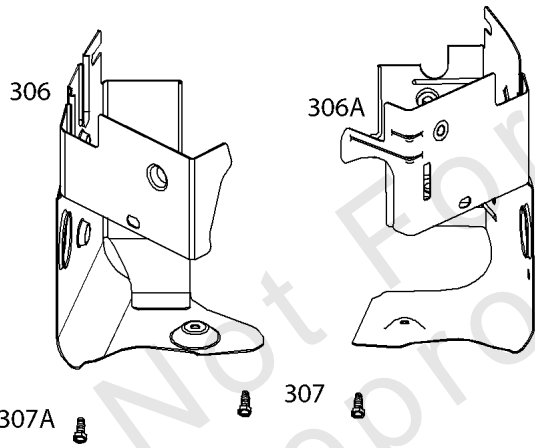

Cylinder, Crankshaft, Camshaft, Air Guides

REF NO	PART NO	QTY	DESCRIPTION
1	593645		CYLINDER ASSEMBLY
2	593660		KIT, Bushing/Seal -(Magneto Side)
3	593643		SEAL, Oil -(Magneto Side)
8	792185		BREATHER ASSEMBLY -Used Before Code Date 15112300
9	690937		GASKET, Breather -Used Before Code Date 15112300
10	691108		SCREW -(Breather Assembly)
11	792184		TUBE-BREATHER -Used Before Code Date 15112300
11	594163		TUBE, Breather -Used After Code Date 15112200
16	593609		CRANKSHAFT
24	796335		KEY, Flywheel
25	593646		PISTON ASSEMBLY -(Standard)
25	593648		PISTON ASSEMBLY -(.020 Oversize)
26	593649		SET, Ring -(.020 Oversize)
26	593647		SET, Ring -(Standard)
27	690975		LOCK, Piston Pin
28	593650		PIN, Piston
29	593651		ROD, Connecting
32	690976		SCREW -(Connecting Rod)
45	690977		TAPPET, Valve
46	593841		CAMSHAFT
75	691056		WASHER -(Flywheel)
227	593857		LEVER, Governor Control
250	690957		RETAINER, Breather -Used Before Code Date 15112300
252	794389		COLLECTOR-OIL -Used Before Code Date 15112300
306	796852		SHIELD-CYLINDER -(Cylinder #1) -Used Before Code Date 18100100
306	84002166		SHIELD, Cylinder -(Cylinder #1) -Used After Code Date 18093000
306A	593858		SHIELD, Cylinder -(Cylinder 2)
307	691003		SCREW -(Cylinder Shield)
307A	691108		SCREW -(Cylinder Shield)
332	691059		NUT -(Flywheel)
377	690979		KEY, Woodruff
405	594937		SCREW -(Back Plate)
447	691003		SCREW -(Air Guide Cover)