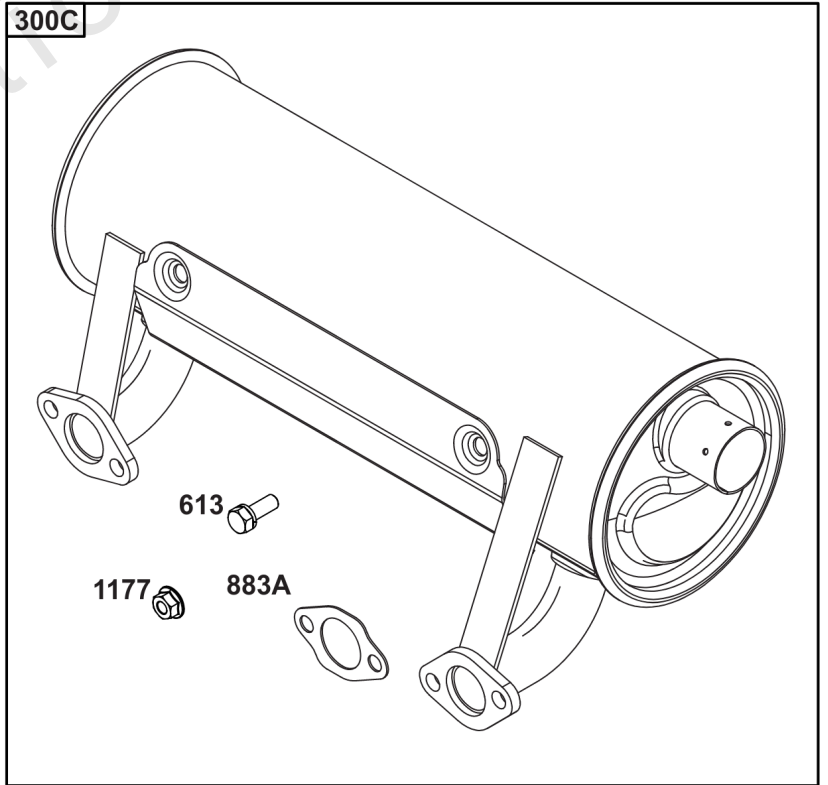

Engine Mounted Below Deck Mufflers

REF NO	PART NO	QTY	DESCRIPTION
300	594584	1	KIT-MUFFLER/GUARD -(Oil Filter Side Outlet) (Engine Supported) (O2 Sensor Port)
300A	593877	1	MUFFLER -(Starter Side Outlet) (Engine Supported) (O2 Sensor Port)
300B	594583	1	MUFFLER -(Starter Side Outlet) (Engine Supported) (No O2 Sensor Port)
300C	692120	1	MUFFLER -(Starter Side Outlet) (No O2 Sensor Port)
415	596859	1	PLUG -(O2 Sensor Port)
613	690341	4	SCREW -(Muffler)
613A	690363	4	SCREW -(Muffler)
883	594365	2	GASKET, Exhaust
883A	690970	2	GASKET, Exhaust
1177	690941	4	NUT -(Muffler)

Not For Reproduction