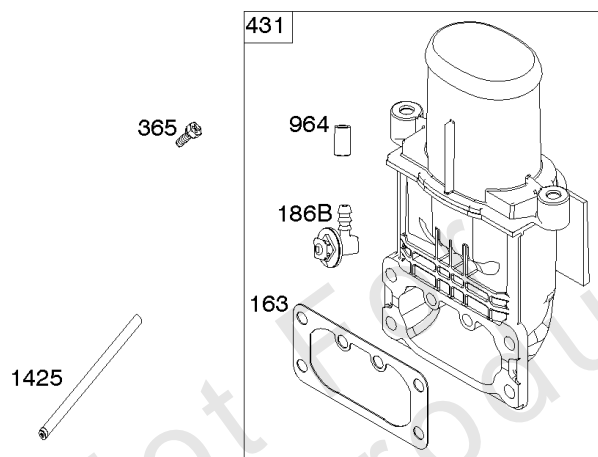

Blower Housing, Air Cleaner, Muffler

REF NO	PART NO	QTY	DESCRIPTION
163	691001		GASKET, Air Cleaner
186A	845141		CONNECTOR, Hose -(EVAP)
186B	593880		CONNECTOR, Hose -(EVAP)
296	591756		STUD -(Muffler)
300	593876		MUFFLER -(Right Outlet) -Used Before Code Date 21062800
300	593877		MUFFLER -(Left Outlet)
304	593622		HOUSING, Blower
305	691005		SCREW -(Blower Housing)
365	699816		SCREW -(Carburetor)
431	593630		ELBOW, Intake
445	841497		FILTER, A/C Cartridge
445A	821136		FILTER, A/C Cartridge
506	690297		SCREW -(Carburetor Cover)
536	593626		CLEANER, Air
563	698425		SCREW -(Debris Screen Guard)
582	593618		CLAMP, Air Cleaner
717	593619		BRACKET, Air Cleaner
717A	593620		BRACKET, Air Cleaner
740	690941		NUT -(Muffler Bracket) -Used Before Code Date 21062800
813	593624		CLAMP
813A	593625		CLAMP
879	593621		COVER, Carburetor/EFI
883	594365		GASKET, Exhaust -Used Before Code Date 21062800
918	799160		HOSE, Vacuum -(Length 9.4 Inches)
921	593629		COVER, Blower Housing
961	691108		SCREW -(Air Cleaner Bracket)
961A	593616		SCREW -(Air Cleaner Bracket)
961B	593617		SCREW -(Air Cleaner Bracket)
964	799159		CAP, Connector
968	593627		COVER, Air Cleaner
1315	593623		HOSE, Air Cleaner
1328	809907		CAP, A/C Rain
1337	593616		SCREW -(Air Cleaner Clamp)
1406	593628		VALVE, Debris
1425	845717		HOSE, Purge Line
1491A	593616		SCREW -(Throttle Body)