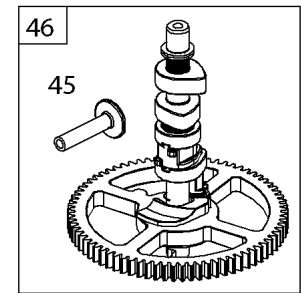

## Cylinder Head, Rocker Arm Cover, Intake Manifold

REF NO	PART NO	QTY	DESCRIPTION
5	593838		HEAD, Cylinder -(Cylinder #1)
5A	593839		HEAD, Cylinder -(Cylinder #2)
7	593485		GASKET, Cylinder Head
13	592244		SCREW -(Cylinder Head)
33	593632		VALVE, Exhaust
34	793556		VALVE, Intake
35	694865		SPRING, Valve -(Intake)
36	694865		SPRING, Valve -(Exhaust)
42	499586		KEEPER, Valve
45	690977		TAPPET, Valve
50	593850		MANIFOLD, Intake
51	593849		GASKET, Intake
51A	593851		GASKET, Intake
54	699816		SCREW -(Intake Manifold)
163	691001		GASKET, Air Cleaner
192	690083		ADJUSTER, Rocker Arm
337	792015		PLUG, Spark
383	19576S		WRENCH, Spark Plug
798	697890		SCREW -(Rocker Arm)
868	690968		SEAL, Valve
883	594365		GASKET, Exhaust
914	593637		SCREW -(Rocker Cover)
918A	593641		HOSE, Vacuum -(2.9" Long)
961	691108		SCREW -(Air Cleaner Bracket)
964	799159		CAP, Connector
1022	690971		GASKET, Rocker Cover
1023	593854		COVER, Rocker -(Cylinder #1)
1023A	593855		COVER, Rocker -(Cylinder #2)
1026	690981		ROD, Push -(Steel)
1026A	690982		ROD, Push -(Aluminum)
1029	690972		ARM, Rocker
1029A	807323		ARM, Rocker
1100	791959		PIVOT, Rocker Arm
1491	699816		SCREW -(Throttle Body)

## Cylinder, Crankshaft, Camshaft, Air Guides

REF NO	PART NO	QTY	DESCRIPTION
505	691029		NUT -(Governor Control Lever)
540	594325		PLATE, Baffle
562	690311		BOLT -(Governor Control Lever)
573	593607		PLATE, Back
584	594164		COVER, Breather Passage
618	594326		SCREW -(Baffle Plate)
718	690959		PIN, Locating
741	690980		GEAR, Timing
850	100106		SEALANT, Liquid
865	591667		COVER, Air Guide -(Valley)
1263	594166		REED, Breather
1264	594165		SCREW -(Breather Reed)
1319	794467		LABEL, Warning
1319A	797669		LABEL, Warning