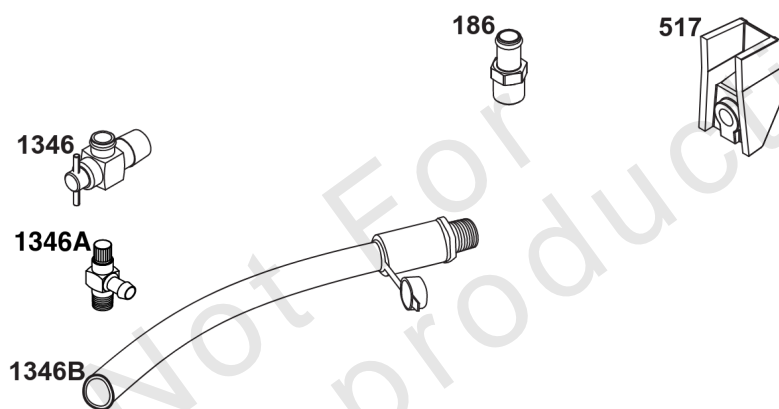

Not For
Reproduction

Lubrication

REF NO	PART NO	QTY	DESCRIPTION
186	796532	1	CONNECTOR, Hose -(Threaded Engine Block Connector for EZ-Oil Drain Hose) (Order hose separate)
239	690233	1	SWITCH, Oil Pressure -(2-4 PSI Normally-Closed Switch)
239A	491657S	1	SWITCH, Oil Pressure -(3-5 PSI Normally-Closed Switch)
239B	841281	1	SWITCH, Oil Pressure -(7-10 PSI Normally-Closed Switch)
239C	694115	1	SWITCH, Oil Pressure -(9-13 PSI Normally-Closed Switch)
239D	697049	1	SWITCH, Oil Pressure -(3-6 PSI Normally-Open Switch)
295B	594271	1	ADAPTER, Remote Oil Filter -(Remote Oil Filter Kit)
512	594200	1	HOSE, Oil Drain -(EZ-Oil Drain Hose, 10.5") (Order threaded engine block connector separate)
512	593635	1	HOSE, Oil Drain -(EZ-Oil Drain Hose, 13.75") (Order threaded engine block connector separate)
512B	1723165SM	1	HOSE, Oil Drain, 10-1/2" Long, 3/8-18 Fittings -(10.5")
512C	5048681SM	1	HOSE, OIL DRAIN -(12.5")
517	593633	1	RETAINER, Oil Drain
601	841597	4	CLAMP, Hose
1013	690954	1	NIPPLE, Oil Filter
1346	844802	1	VALVE, Oil Drain Shut Off
1346A	492031	1	VALVE, Oil Drain Shut Off
1346B	5401WEB	1	VALVE, Oil Drain Shut Off -(1/4 Turn Oil Drain Valve with Hose)
1374	796863	1	SEAL, O-Ring
1505	100169		OIL-1QT VANGUARD (CASE) -(1 qt. Bottle)
1505A	100170		OIL-5QT VANGUARD (CASE) -(5 qt. Bottle)