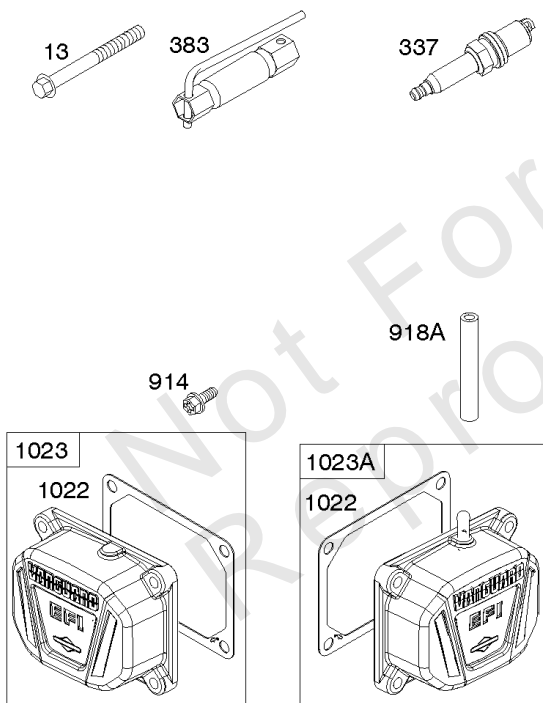

## Cylinder Head, Rocker Arm Cover, Intake Manifold

REF NO	PART NO	QTY	DESCRIPTION
5	593838		HEAD, Cylinder -(Cylinder #1)
5A	593839		HEAD, Cylinder -(Cylinder #2)
7	593485		GASKET, Cylinder Head
13	592244		SCREW -(Cylinder Head)
33	593632		VALVE, Exhaust
34	793556		VALVE, Intake
35	694865		SPRING, Valve -(Intake)
36	694865		SPRING, Valve -(Exhaust)
42	499586		KEEPER, Valve
45	690977		TAPPET, Valve
50	593850		MANIFOLD, Intake
51	593849		GASKET, Intake
51A	593851		GASKET, Intake
54	699816		SCREW -(Intake Manifold)
163	691001		GASKET, Air Cleaner
192	690083		ADJUSTER, Rocker Arm
337	792015		PLUG, Spark
383	19576S		WRENCH, Spark Plug
798	697890		SCREW -(Rocker Arm)
868	690968		SEAL, Valve
883	594365		GASKET, Exhaust
914	593637		SCREW -(Rocker Cover)
918A	593641		HOSE, Vacuum -(2.9" Long)
961	691108		SCREW -(Air Cleaner Bracket)
964	799159		CAP, Connector
1022	690971		GASKET, Rocker Cover
1023	593854		COVER, Rocker -(Cylinder #1)
1023A	593855		COVER, Rocker -(Cylinder #2)
1026	690981		ROD, Push -(Steel)
1026A	690982		ROD, Push -(Aluminum)
1029	690972		ARM, Rocker
1029A	807323		ARM, Rocker
1100	791959		PIVOT, Rocker Arm
1491	699816		SCREW -(Throttle Body)

## Cylinder, Crankshaft, Camshaft, Air Guides

REF NO	PART NO	QTY	DESCRIPTION
505	691029		NUT -(Governor Control Lever)
540	594325		PLATE, Baffle
562	690311		BOLT -(Governor Control Lever)
573	593607		PLATE, Back
584	594164		COVER, Breather Passage
618	594326		SCREW -(Baffle Plate)
718	690959		PIN, Locating
741	690980		GEAR, Timing
850	100106		SEALANT, Liquid
865	591667		COVER, Air Guide -(Valley)
1263	594166		REED, Breather
1264	594165		SCREW -(Breather Reed)
1319	794467		LABEL, Warning
1319A	797669		LABEL, Warning