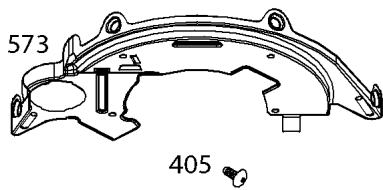

Cylinder, Crankshaft, Camshaft, Air Guides

REF NO	PART NO	QTY	DESCRIPTION
1	593645		CYLINDER ASSEMBLY
2	593660		KIT, Bushing/Seal -(Magneto Side)
3	593643		SEAL, Oil -(Magneto Side)
8	792185		BREATHER ASSEMBLY -Used Before Code Date 15112300
9	690937		GASKET, Breather -Used Before Code Date 15112300
10	691108		SCREW -(Breather Assembly)
11	792184		TUBE-BREATHER -Used Before Code Date 15112300
11	594163		TUBE, Breather -Used After Code Date 15112200
16	593609		CRANKSHAFT
24	796335		KEY, Flywheel
25	593646		PISTON ASSEMBLY -(Standard)
25	593648		PISTON ASSEMBLY -(.020 Oversize)
26	593649		SET, Ring -(.020 Oversize)
26	593647		SET, Ring -(Standard)
27	690975		LOCK, Piston Pin
28	593650		PIN, Piston
29	593651		ROD, Connecting
32	690976		SCREW -(Connecting Rod)
45	690977		TAPPET, Valve
46	593841		CAMSHAFT
75	691056		WASHER -(Flywheel)
227	593857		LEVER, Governor Control
250	690957		RETAINER, Breather -Used Before Code Date 15112300
252	794389		COLLECTOR-OIL -Used Before Code Date 15112300
306	796852		SHIELD-CYLINDER -(Cylinder #1) -Used Before Code Date 18100100
306	84002166		SHIELD, Cylinder -(Cylinder #1) -Used After Code Date 18093000
306A	593858		SHIELD, Cylinder -(Cylinder 2)
307	691003		SCREW -(Cylinder Shield)
307A	691108		SCREW -(Cylinder Shield)
332	691059		NUT -(Flywheel)
377	690979		KEY, Woodruff
405	594937		SCREW -(Back Plate)
447	691003		SCREW -(Air Guide Cover)