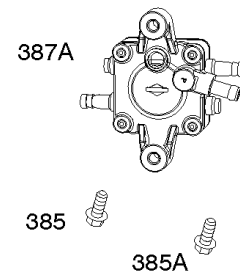

Carburetor, Fuel Supply

REF NO	PART NO	QTY	DESCRIPTION
51A	809910		GASKET, Intake
94	843295		KIT, Idle Mixture
95	690718		SCREW -(Throttle Valve)
104	690739		PIN, Float Hinge
105	809759		VALVE, Float Needle
108	844652		VALVE, Choke
109	841914		SHAFT, Choke -Used Before Code Date 10101500
118A	843587		JET, Main -(High Altitude) (Right Jet) (#140)
118A	843376		JET, Main -(High Altitude) (Left Jet) (#134)
130	841913		VALVE, Throttle
131	845038		KIT, Throttle Shaft
133	809637		FLOAT, Carburetor
137	809645		GASKET, Float Bowl
141	845036		KIT, Choke Shaft
147A	842740		JET, Pilot -(Stamp Mark #52)
163	807375		GASKET, Air Cleaner
187	791745		LINE, Fuel -(23 Inches)(Cut To Required Length)
187	791766		LINE, Fuel -(15 Inches Long)(Cut To Required Length)
187A	844082		LINE, Fuel -(Formed) (Fuel Pump to Carburetor)
187C	844524		LINE, Fuel -(Formed) (Fuel Pump to Carburetor)
231	690718		SCREW -(Choke Valve)
240	845125		FILTER, Fuel
276	806476		WASHER, Sealing
365	807437		SCREW -(Carburetor/Throttle Body) (M6x85mm)
385	809876		SCREW -(Fuel Pump)
385A	807084		SCREW -(Fuel Pump) (M6x14mm)
387	844087		PUMP, Fuel
387A	844527		PUMP, Fuel
601B	791850		CLAMP, Hose -(Green)
601C	691038		CLAMP, Hose -(Black)
633	809641		SEAL, Choke/Throttle Shaft -(Throttle Shaft)
633A	809638		SEAL, Choke/Throttle Shaft -(Choke Shaft) -Used Before Code Date 10101500
633B	809644		SEAL, Choke/Throttle Shaft -(Choke Shaft) -Used Before Code Date 10101500
788	844528		BRACKET, Fuel Pump
789B	843364		HARNESS, Wiring -(Fuel Solenoid)
918	844525		HOSE, Vacuum