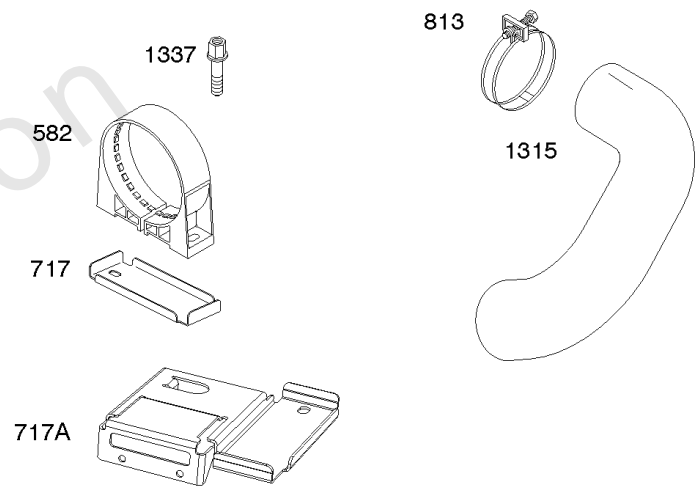

Parts Manual

Mfg. No: 611477-1121-J1

Model Components	Page
Air Cleaners, Muffler.....	4
Alternator, Regulator, Armatures, Electric Starter.....	6
Blower Housing, Flywheel, Air Guides.....	8
Carburetor Overhaul Kit, Engine/Valve Gasket Sets.....	12
Carburetor, Fuel Supply.....	14
Carburetor, Fuel Supply.....	18
Control Brackets, Springs, Links.....	22
Crankcase Cover, Crankshaft, Pistons/Rings, Rods.....	24
Cylinder, Oil Cooler, Governor Control Bracket.....	26
Intake Elbows, Intake Manifold.....	30
Replacement Engine - US & Canada.....	32
Rocker Covers, Cylinder Heads.....	33
Model 54-61 Engine Accessories Catalog.....	35
Maintenance Kits.....	36
Lubrication.....	38
Oil Filter Side Outlet Mufflers.....	40
Center Outlet Mufflers.....	42
Starter Side Outlet Mufflers.....	44
Muffler Bracket Kits.....	46
Speed Control.....	48
Electrical.....	50
Stub Shafts.....	52
Spark Arrester/Deflector.....	54
Air Intake.....	56
Guarding.....	58
Electronic Throttle Kit.....	60