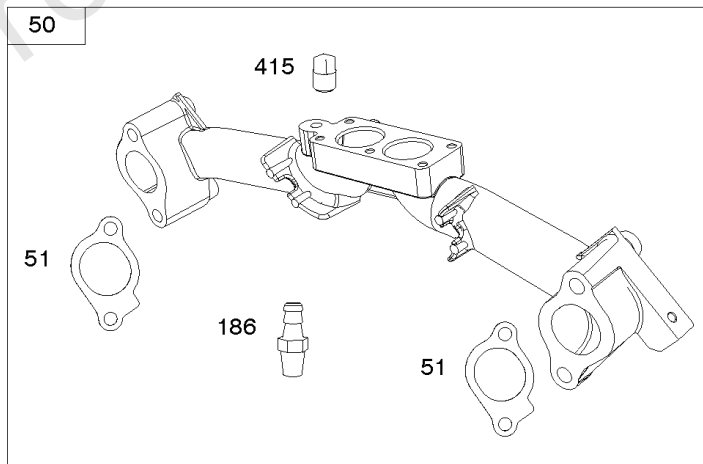

Not For Reproduction

Intake Elbows, Intake Manifold

REF NO	PART NO	QTY	DESCRIPTION
50	844340		MANIFOLD, Intake
51	841592		GASKET, Intake
51B	841882		GASKET, Intake
54	844656		SCREW -(Intake Manifold) (M6x69mm) -Used After Code Date 09093000
98	841842		KIT, Idle Speed -(Intake Elbow)
122	846245		SPACER, Carburetor
163	807375		GASKET, Air Cleaner
163A	843117		GASKET, Air Cleaner
186	844568		CONNECTOR, Hose -(Intake Manifold)
290	809911		SCREW -(Intake Elbow) (M6x55mm)
290A	807421		SCREW -(Intake Elbow) (M6x25mm)
365	807437		SCREW -(Carburetor/Throttle Body) (M6x85mm)
415	794903		PLUG
431	841539		ELBOW, Intake
431A	841854		MANIFOLD, Intake -Used Before Code Date 06062300
431A	843116		ELBOW, Intake -Used After Code Date 06062200
431B	809896		ELBOW, Intake
964A	590799		CAP, Connector
1130	841590		STUD -(Intake Manifold) -Used Before Code Date 10093000
1174	842067		NUT -(Intake Manifold) -Used Before Code Date 10093000