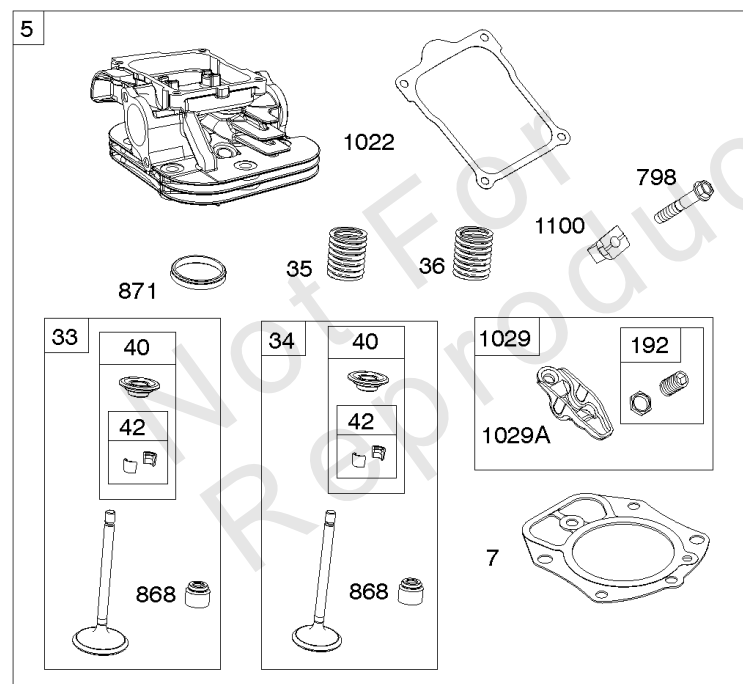

Rocker Covers, Cylinder Heads

REF NO	PART NO	QTY	DESCRIPTION
5	845588		HEAD, Cylinder -(Cylinder 1)
5A	845590		HEAD, Cylinder -(Cylinder 2)
7	809730		GASKET, Cylinder Head
11	809736		TUBE, Breather
13	809784		SCREW -(Cylinder Head)
21	843464		CAP, Oil Fill
33	844787		VALVE, Exhaust
34	843730		VALVE, Intake
35	845589		SPRING, Valve -(Intake) (Intake) (Pink)
35A	809374		SPRING, Valve -(Intake) (Intake) (White)
36	845589		SPRING, Valve -(Exhaust) (Exhaust) (Pink)
36A	809374		SPRING, Valve -(Exhaust) (Exhaust) (White)
40	844788		RETAINER, Valve
42	807683		KEEPER, Valve
45	809785		TAPPET, Valve
192	690083		ADJUSTER, Rocker Arm
337	792015		PLUG, Spark
383	19576S		WRENCH, Spark Plug
580	809894		SEAL, O-Ring -(Oil Fill Cap)
601	841499		CLAMP, Hose -(Breather Tube) -Used Before Code Date 07121400
601	844405		CLAMP, Hose -Used After Code Date 07121300
635	692076		BOOT, Spark Plug
708	841301		SEAL, O-Ring -(Breather Reed)
788	844528		BRACKET, Fuel Pump
798	691492		SCREW -(Rocker Arm)
806	807357		SCREW -(Lifting Bracket)
868	691963		SEAL, Valve
871	692057		BUSHING, Valve Guide
914	807357		SCREW -(Rocker Cover)
1022	809732		GASKET, Rocker Cover
1023	809789		COVER, Rocker -(Cylinder #1)
1023A	809731		COVER, Rocker -(Cylinder #2)
1026	809783		ROD, Push -(Intake and Exhaust)
1029	690972		ARM, Rocker
1029A	807323		ARM, Rocker
1077	809729		BRACKET, Lifting
1100	791959		PIVOT, Rocker Arm
1376	806421		SCREW -(Breather Reed Cover)