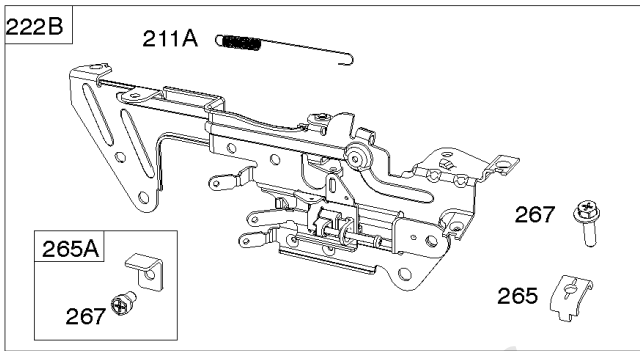

Control Brackets, Springs, Links

REF NO	PART NO	QTY	DESCRIPTION
62	841233		SCREW -(Speed Adjuster Lever)
156	841522		LEVER, Control
188	692062		SCREW -(Control Bracket)
202	841322		LINK, Mechanical Governor
209	841684		SPRING, Governor -(Green)
211	809875		SPRING, Governed Idle -(White)
211A	690707		SPRING, Governed Idle -(Control Bracket) (White)
216	809788		LINK, Choke -Used Before Code Date 11030100
216A	841671		LINK, Choke -(Control Bracket)
216B	845297		LINK, Choke -(120mm) -Used After Code Date 11022800
222B	841528		BRACKET, Control
226	841613		ROD, Choke
232	690545		SPRING/LINK, Governor
265	691024		CLAMP, Casing -(Control Bracket)
265A	841673		CLAMP, Casing -(Control Bracket)
266	841521		CONTROL, Throttle
267	841552		SCREW -(Casing Clamp) (M5x20mm)
271	692541		LEVER, Control
282	841552		SCREW -(Control Lever)
504	846156		WASHER
541	841525		WASHER -(Speed Adjuster Lever) (Flat Washer)
541A	841526		WASHER -(Speed Adjuster Lever) (Wave Washer)
561	690713		NUT -(Control Lever)
717A	842730		BRACKET, Air Cleaner
843	809672		SLEEVE, Lever -(Control Bracket)
843A	842745		SLEEVE, Lever -(Speed Control Lever)