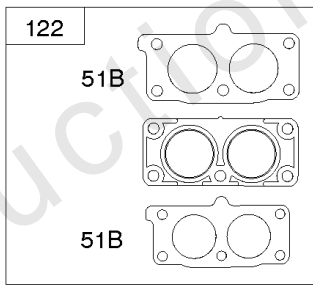

Not For Reproduction

Intake Elbows, Intake Manifold

REF NO	PART NO	QTY	DESCRIPTION
50	844340		MANIFOLD, Intake
51	841592		GASKET, Intake
51B	841882		GASKET, Intake
54	844656		SCREW -(Intake Manifold) (M6x69mm) -Used After Code Date 09093000
98	841842		KIT, Idle Speed -(Intake Elbow)
122	846245		SPACER, Carburetor
163	807375		GASKET, Air Cleaner
163A	843117		GASKET, Air Cleaner
186	844568		CONNECTOR, Hose -(Intake Manifold)
290	809911		SCREW -(Intake Elbow) (M6x55mm)
290A	807421		SCREW -(Intake Elbow) (M6x25mm)
365	807437		SCREW -(Carburetor/Throttle Body) (M6x85mm)
415	794903		PLUG
431	841539		ELBOW, Intake
431A	841854		MANIFOLD, Intake -Used Before Code Date 06062300
431A	843116		ELBOW, Intake -Used After Code Date 06062200
431B	809896		ELBOW, Intake
964A	590799		CAP, Connector
1130	841590		STUD -(Intake Manifold) -Used Before Code Date 10093000
1174	842067		NUT -(Intake Manifold) -Used Before Code Date 10093000