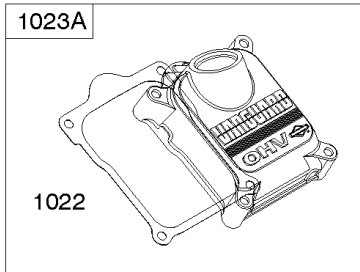

Rocker Covers, Cylinder Heads

REF NO	PART NO	QTY	DESCRIPTION
5	845588		HEAD, Cylinder -(Cylinder 1)
5A	845590		HEAD, Cylinder -(Cylinder 2)
7	809730		GASKET, Cylinder Head
11	809736		TUBE, Breather
13	809784		SCREW -(Cylinder Head)
21	843464		CAP, Oil Fill
33	844787		VALVE, Exhaust
34	843730		VALVE, Intake
35	845589		SPRING, Valve -(Intake) (Intake) (Pink)
35A	809374		SPRING, Valve -(Intake) (Intake) (White)
36	845589		SPRING, Valve -(Exhaust) (Exhaust) (Pink)
36A	809374		SPRING, Valve -(Exhaust) (Exhaust) (White)
40	844788		RETAINER, Valve
42	807683		KEEPER, Valve
45	809785		TAPPET, Valve
192	690083		ADJUSTER, Rocker Arm
337	792015		PLUG, Spark
383	19576S		WRENCH, Spark Plug
580	809894		SEAL, O-Ring -(Oil Fill Cap)
601	841499		CLAMP, Hose -(Breather Tube) -Used Before Code Date 07121400
601	844405		CLAMP, Hose -Used After Code Date 07121300
635	692076		BOOT, Spark Plug
708	841301		SEAL, O-Ring -(Breather Reed)
788	844528		BRACKET, Fuel Pump
798	691492		SCREW -(Rocker Arm)
806	807357		SCREW -(Lifting Bracket)
868	691963		SEAL, Valve
871	692057		BUSHING, Valve Guide
914	807357		SCREW -(Rocker Cover)
1022	809732		GASKET, Rocker Cover
1023	809789		COVER, Rocker -(Cylinder #1)
1023A	809731		COVER, Rocker -(Cylinder #2)
1026	809783		ROD, Push -(Intake and Exhaust)
1029	690972		ARM, Rocker
1029A	807323		ARM, Rocker
1077	809729		BRACKET, Lifting
1100	791959		PIVOT, Rocker Arm
1376	806421		SCREW -(Breather Reed Cover)