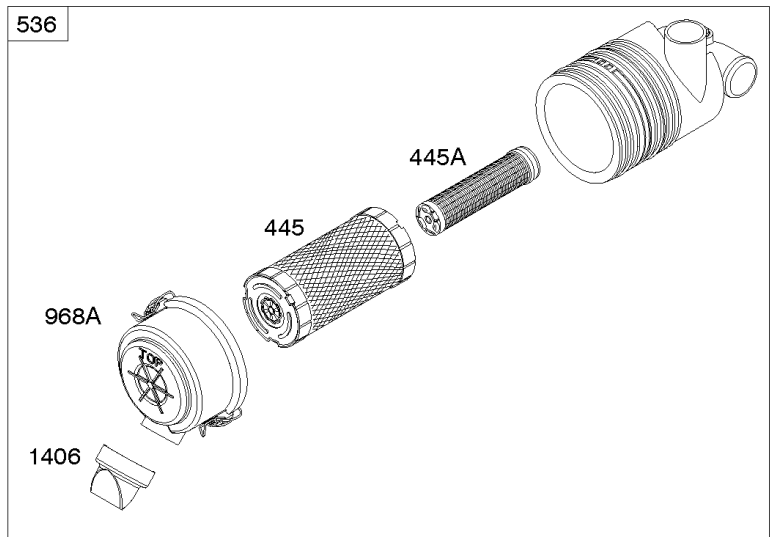

Parts Manual

Mfg. No: 611477-1121-J1

Model Components	Page
Air Cleaners, Muffler.....	4
Alternator, Regulator, Armatures, Electric Starter.....	6
Blower Housing, Flywheel, Air Guides.....	8
Carburetor Overhaul Kit, Engine/Valve Gasket Sets.....	12
Carburetor, Fuel Supply.....	14
Carburetor, Fuel Supply.....	18
Control Brackets, Springs, Links.....	22
Crankcase Cover, Crankshaft, Pistons/Rings, Rods.....	24
Cylinder, Oil Cooler, Governor Control Bracket.....	26
Intake Elbows, Intake Manifold.....	30
Replacement Engine - US & Canada.....	32
Rocker Covers, Cylinder Heads.....	33
Model 54-61 Engine Accessories Catalog.....	35
Maintenance Kits.....	36
Lubrication.....	38
Oil Filter Side Outlet Mufflers.....	40
Center Outlet Mufflers.....	42
Starter Side Outlet Mufflers.....	44
Muffler Bracket Kits.....	46
Speed Control.....	48
Electrical.....	50
Stub Shafts.....	52
Spark Arrester/Deflector.....	54
Air Intake.....	56
Guarding.....	58
Electronic Throttle Kit.....	60