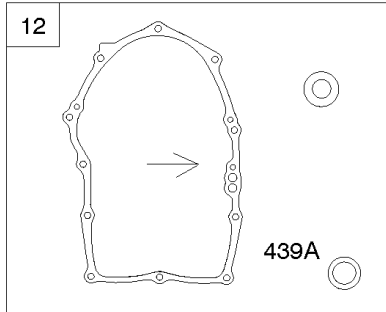

Cylinder, Oil Cooler, Governor Control Bracket

REF NO	PART NO	QTY	DESCRIPTION
1	845756		CYLINDER ASSEMBLY
3	841596		SEAL, Oil -(Magneto Side)
12	846037		GASKET, Crankcase -Used After Code Date 13072100
12A	844107		GASKET, Crankcase -Used Before Code Date 13072200
15	807392		PLUG, Oil Drain
227	809984		LEVER, Governor Control
239	841281		SWITCH, Oil Pressure
278	842122		WASHER -(Governor Control Lever)
400	846249		COOLER, Oil -Used After Code Date 14052200
400A	846489		COOLER, Oil -Used Before Code Date 14052300
404	809436		WASHER -(Governor Crank)
417	841233		SCREW -(Oil Cooler) (M6x10mm) -Used After Code Date 13072600
417A	843345		SCREW -(Oil Cooler) (M6x8mm) -Used Before Code Date 13072700
417B	846250		SCREW -(Oil Cooler) (M6x16mm)
439	692154		O-RING, Oil Gallery -(Crankcase Cover/Sump or Cylinder Assembly)
439A	846027		O-RING, Oil Gallery -(Crankcase Cover/Sump or Cylinder Assembly) -Used After Code Date 13072100
490	843433		BEARING, Magneto Side
505	844752		NUT -(Governor Control Lever)
562	843344		BOLT -(Governor Lever)
601A	841597		CLAMP, Hose -(Oil Cooler Hose)
601D	845209		CLAMP, Hose -(Oil Cooler Hose)
615	809533		RETAINER, Governor Shaft -(Cylinder)
616	844180		CRANK, Governor
691	809287		SEAL, Governor Shaft
718	690959		PIN, Locating -(Cylinder)
718A	809508		PIN, Locating -(Cylinder Head)
718B	845925		PIN, Locating -(Cylinder) (Spiral)
829	846247		HOSE, Oil Cooler -Used After Code Date 14052200
829A	846248		HOSE, Oil Cooler -Used After Code Date 14052200
829B	846155		HOSE, Oil Cooler -Used Before Code Date 14052300
1013	841602		NIPPLE, Oil Filter
1027	842921		FILTER, Oil
1036	-----		Label-Emissions -(Available From A Briggs & Stratton Authorized Dealer)

1036

1319

1330