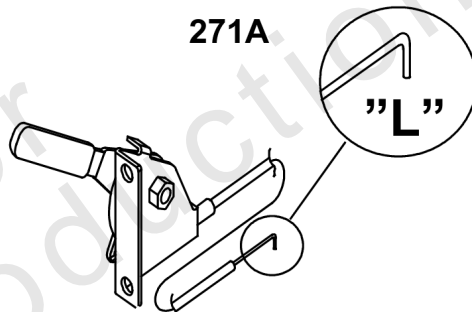

271

271A

271B

1413

493

1502

Speed Control

REF NO	PART NO	QTY	DESCRIPTION
265	691024	1	CLAMP, Casing -(Casing Clamp for Hard Casing)
265A	690798	1	CLAMP, Casing -(Casing Clamp for Soft Casing)
267	792629	1	SCREW -(Screw for Casing Clamp)
268	691025	1	CASING, Control Wire -(Wire Casing 72")
269	691026	1	WIRE, Control -(Control Wire 78")
269A	93907	1	WIRE, Control -(Control Wire 100")
270	691027	1	NUT -(Nut for Wire Casing)
271	691028	1	LEVER, Control
271A	692105	1	LEVER, Control -(Wire with "L" formed end)
271B	692541	1	LEVER, Control -(Wire with "Z" formed end)
416	595196	1	BRACKET, Throttle Cable -(Casing Clamp for Snap-In Casing)
493	842713	1	BRACKET, Mounting -(Speed Sensor)
1413	844449	1	SENSOR, Speed -(Requires 842713 Bracket and two 841233 screws)
1502	841233	2	SCREW -(Speed Sensor)