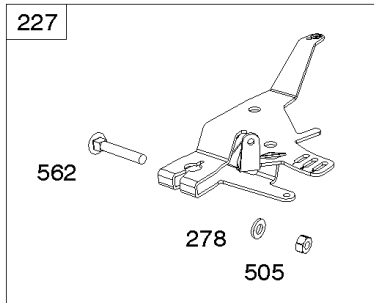

Cylinder, Oil Cooler, Governor Control Bracket

REF NO	PART NO	QTY	DESCRIPTION
1	845756		CYLINDER ASSEMBLY
3	841596		SEAL, Oil -(Magneto Side)
12	846037		GASKET, Crankcase -Used After Code Date 13072100
12A	844107		GASKET, Crankcase -Used Before Code Date 13072200
15	807392		PLUG, Oil Drain
227	809984		LEVER, Governor Control
239	841281		SWITCH, Oil Pressure
278	842122		WASHER -(Governor Control Lever)
400	846249		COOLER, Oil -Used After Code Date 14052200
400A	846489		COOLER, Oil -Used Before Code Date 14052300
404	809436		WASHER -(Governor Crank)
417	841233		SCREW -(Oil Cooler) (M6x10mm) -Used After Code Date 13072600
417A	843345		SCREW -(Oil Cooler) (M6x8mm) -Used Before Code Date 13072700
417B	846250		SCREW -(Oil Cooler) (M6x16mm)
439	692154		O-RING, Oil Gallery -(Crankcase Cover/Sump or Cylinder Assembly)
439A	846027		O-RING, Oil Gallery -(Crankcase Cover/Sump or Cylinder Assembly) -Used After Code Date 13072100
490	843433		BEARING, Magneto Side
505	844752		NUT -(Governor Control Lever)
562	843344		BOLT -(Governor Lever)
601A	841597		CLAMP, Hose -(Oil Cooler Hose)
601D	845209		CLAMP, Hose -(Oil Cooler Hose)
615	809533		RETAINER, Governor Shaft -(Cylinder)
616	844180		CRANK, Governor
691	809287		SEAL, Governor Shaft
718	690959		PIN, Locating -(Cylinder)
718A	809508		PIN, Locating -(Cylinder Head)
718B	845925		PIN, Locating -(Cylinder) (Spiral)
829	846247		HOSE, Oil Cooler -Used After Code Date 14052200
829A	846248		HOSE, Oil Cooler -Used After Code Date 14052200
829B	846155		HOSE, Oil Cooler -Used Before Code Date 14052300
1013	841602		NIPPLE, Oil Filter
1027	842921		FILTER, Oil
1036	-----		Label-Emissions -(Available From A Briggs & Stratton Authorized Dealer)

1036

1319

1330