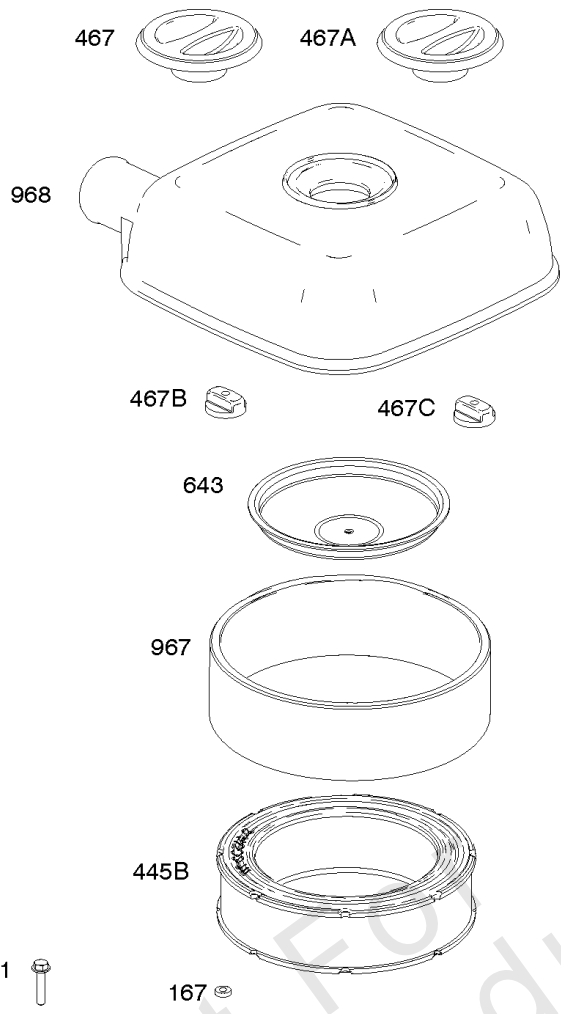

Model Components	Page
Air Cleaners, Muffler.....	4
Alternator, Regulator, Armatures, Electric Starter.....	6
Blower Housing, Flywheel, Air Guides.....	8
Carburetor Overhaul Kit, Engine/Valve Gasket Sets.....	12
Carburetor, Fuel Supply.....	14
Carburetor, Fuel Supply.....	18
Control Brackets, Springs, Links.....	22
Crankcase Cover, Crankshaft, Pistons/Rings, Rods.....	24
Cylinder, Oil Cooler, Governor Control Bracket.....	26
Intake Elbows, Intake Manifold.....	30
Replacement Engine - US & Canada.....	32
Rocker Covers, Cylinder Heads.....	33
Model 54-61 Engine Accessories Catalog.....	35
Maintenance Kits.....	36
Lubrication.....	38
Oil Filter Side Outlet Mufflers.....	40
Center Outlet Mufflers.....	42
Starter Side Outlet Mufflers.....	44
Muffler Bracket Kits.....	46
Speed Control.....	48
Electrical.....	50
Stub Shafts.....	52
Spark Arrester/Deflector.....	54
Air Intake.....	56
Guarding.....	58
Electronic Throttle Kit.....	60