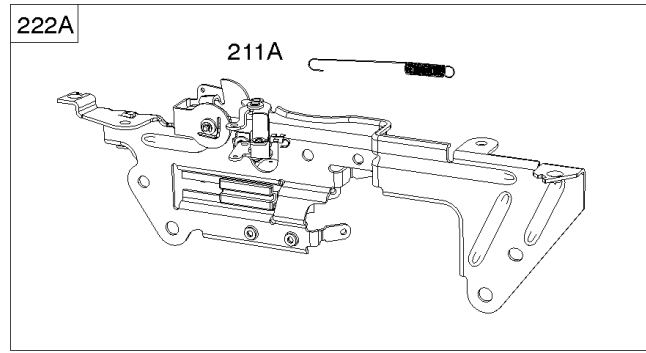

Control Brackets, Springs, Links

REF NO	PART NO	QTY	DESCRIPTION
62	841233		SCREW -(Speed Adjuster Lever)
156	841522		LEVER, Control
188	692062		SCREW -(Control Bracket)
202	841322		LINK, Mechanical Governor
209	841684		SPRING, Governor -(Green)
211	809875		SPRING, Governed Idle -(White)
211A	690707		SPRING, Governed Idle -(Control Bracket) (White)
216	809788		LINK, Choke -Used Before Code Date 11030100
216A	841671		LINK, Choke -(Control Bracket)
216B	845297		LINK, Choke -(120mm) -Used After Code Date 11022800
222B	841528		BRACKET, Control
226	841613		ROD, Choke
232	690545		SPRING/LINK, Governor
265	691024		CLAMP, Casing -(Control Bracket)
265A	841673		CLAMP, Casing -(Control Bracket)
266	841521		CONTROL, Throttle
267	841552		SCREW -(Casing Clamp) (M5x20mm)
271	692541		LEVER, Control
282	841552		SCREW -(Control Lever)
504	846156		WASHER
541	841525		WASHER -(Speed Adjuster Lever) (Flat Washer)
541A	841526		WASHER -(Speed Adjuster Lever) (Wave Washer)
561	690713		NUT -(Control Lever)
717A	842730		BRACKET, Air Cleaner
843	809672		SLEEVE, Lever -(Control Bracket)
843A	842745		SLEEVE, Lever -(Speed Control Lever)