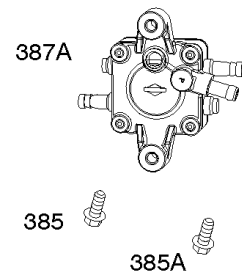

Carburetor, Fuel Supply

REF NO	PART NO	QTY	DESCRIPTION
51A	809910		GASKET, Intake
94	843295		KIT, Idle Mixture
95	690718		SCREW -(Throttle Valve)
104	690739		PIN, Float Hinge
105	809759		VALVE, Float Needle
108	844652		VALVE, Choke
109	841914		SHAFT, Choke -Used Before Code Date 10101500
118A	843587		JET, Main -(High Altitude) (Right Jet) (#140)
118A	843376		JET, Main -(High Altitude) (Left Jet) (#134)
130	841913		VALVE, Throttle
131	845038		KIT, Throttle Shaft
133	809637		FLOAT, Carburetor
137	809645		GASKET, Float Bowl
141	845036		KIT, Choke Shaft
147A	842740		JET, Pilot -(Stamp Mark #52)
163	807375		GASKET, Air Cleaner
187	791745		LINE, Fuel -(23 Inches)(Cut To Required Length)
187	791766		LINE, Fuel -(15 Inches Long)(Cut To Required Length)
187A	844082		LINE, Fuel -(Formed) (Fuel Pump to Carburetor)
187C	844524		LINE, Fuel -(Formed) (Fuel Pump to Carburetor)
231	690718		SCREW -(Choke Valve)
240	845125		FILTER, Fuel
276	806476		WASHER, Sealing
365	807437		SCREW -(Carburetor/Throttle Body) (M6x85mm)
385	809876		SCREW -(Fuel Pump)
385A	807084		SCREW -(Fuel Pump) (M6x14mm)
387	844087		PUMP, Fuel
387A	844527		PUMP, Fuel
601B	791850		CLAMP, Hose -(Green)
601C	691038		CLAMP, Hose -(Black)
633	809641		SEAL, Choke/Throttle Shaft -(Throttle Shaft)
633A	809638		SEAL, Choke/Throttle Shaft -(Choke Shaft) -Used Before Code Date 10101500
633B	809644		SEAL, Choke/Throttle Shaft -(Choke Shaft) -Used Before Code Date 10101500
788	844528		BRACKET, Fuel Pump
789B	843364		HARNESS, Wiring -(Fuel Solenoid)
918	844525		HOSE, Vacuum