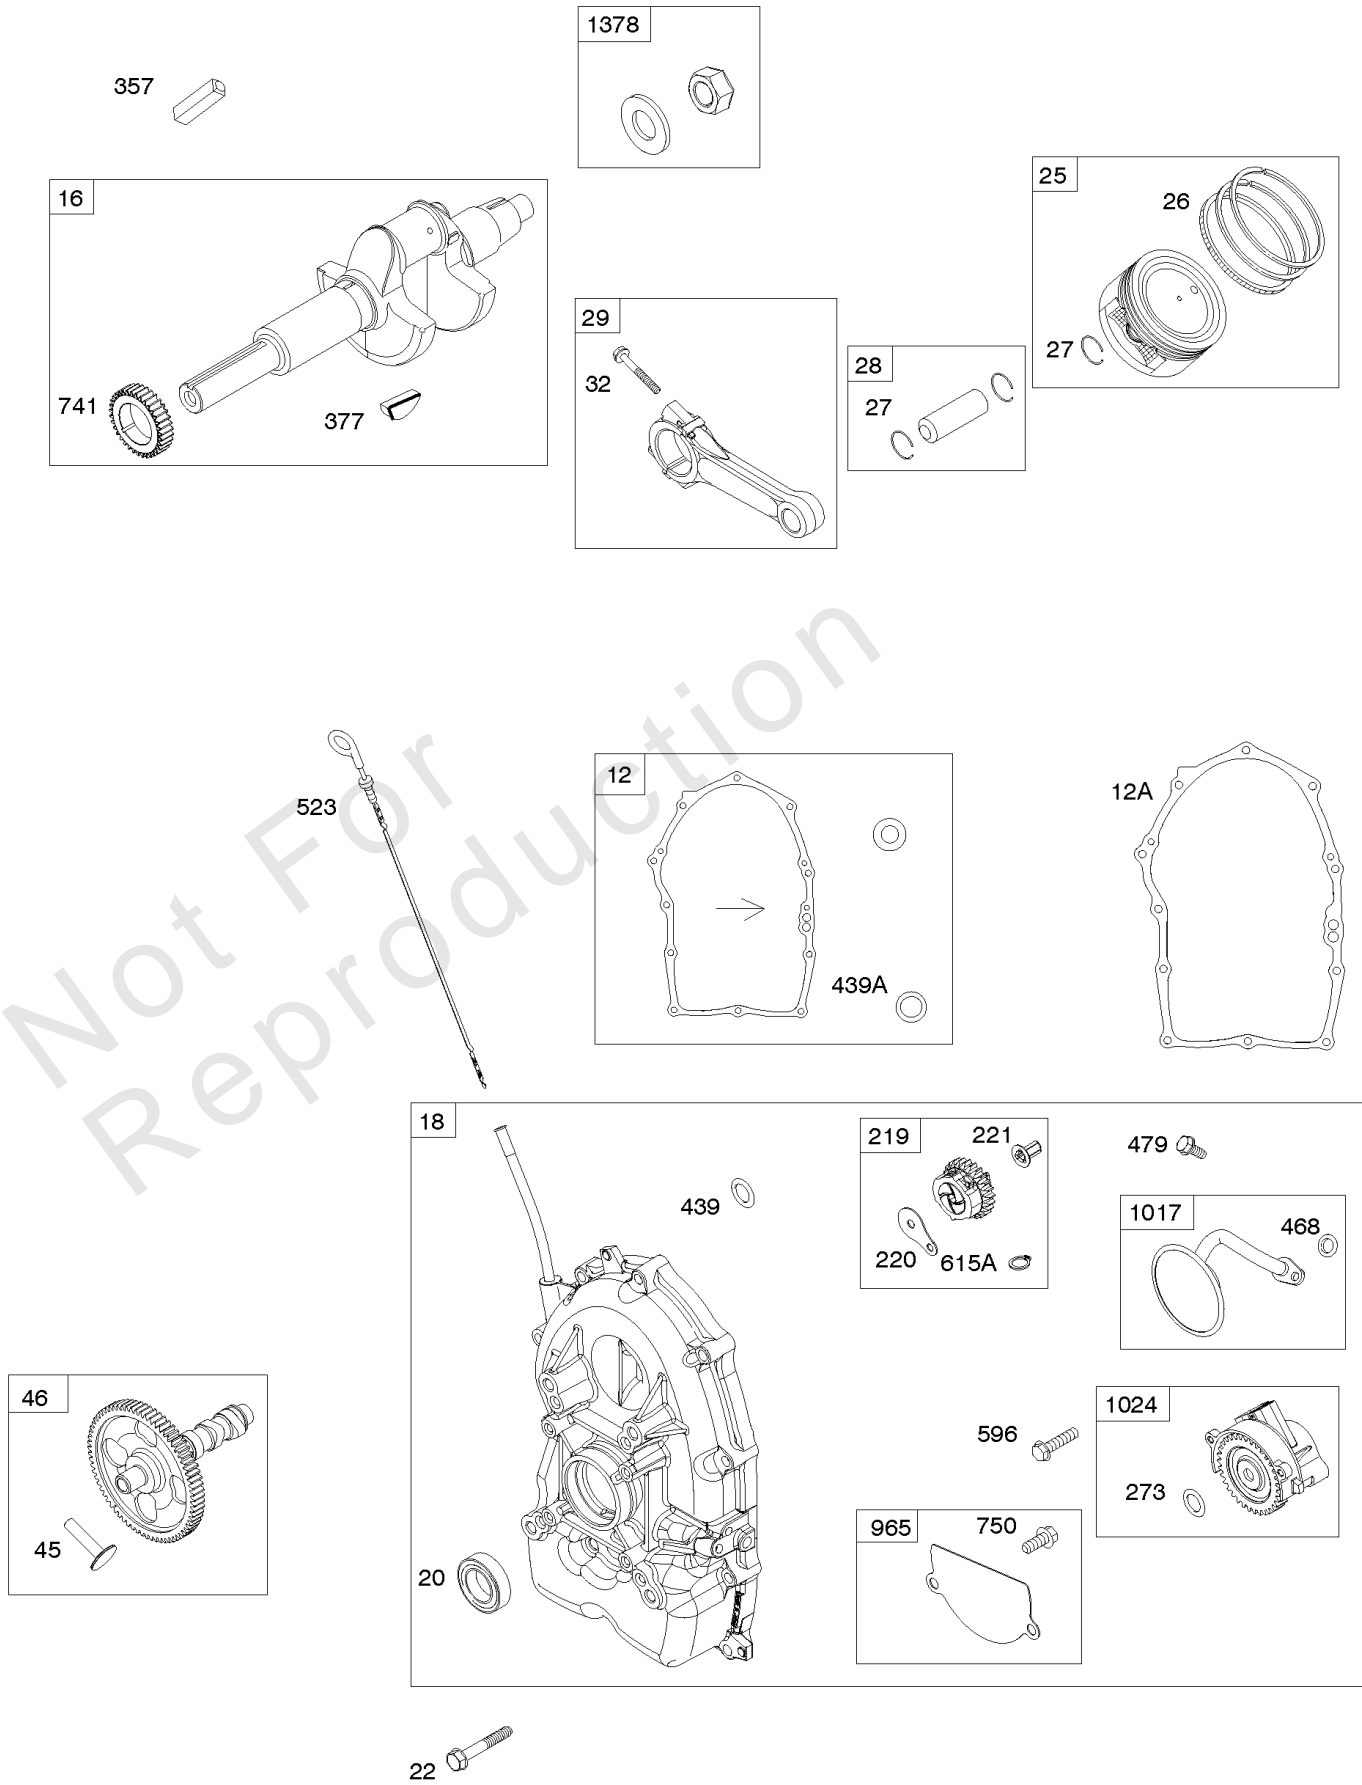

Carburetor, Fuel Supply

REF NO	PART NO	QTY	DESCRIPTION
947	842109		SOLENOID, Fuel
964	809640		CAP, Connector -(Carburetor)
975	842106		BOWL, Float
987	809639		SEAL, Choke/Throttle Shaft
1091	691515		CAP, Limiter
1127	809715		SCREW -(Float Bowl to Carburetor Body)
1331	809894		SEAL, O-Ring -(Fuel Pump)
1444	845039		KIT, Choke Shaft Seal

Not For Reproduction

Control Brackets, Springs, Links

REF NO	PART NO	QTY	DESCRIPTION
62	841233		SCREW -(Speed Adjuster Lever)
156	841522		LEVER, Control
188	692062		SCREW -(Control Bracket)
202	841322		LINK, Mechanical Governor
209	841684		SPRING, Governor -(Green)
211	809875		SPRING, Governed Idle -(White)
211A	690707		SPRING, Governed Idle -(Control Bracket) (White)
216	809788		LINK, Choke -Used Before Code Date 11030100
216A	841671		LINK, Choke -(Control Bracket)
216B	845297		LINK, Choke -(120mm) -Used After Code Date 11022800
222B	841528		BRACKET, Control
226	841613		ROD, Choke
232	690545		SPRING/LINK, Governor
265	691024		CLAMP, Casing -(Control Bracket)
265A	841673		CLAMP, Casing -(Control Bracket)
266	841521		CONTROL, Throttle
267	841552		SCREW -(Casing Clamp) (M5x20mm)
271	692541		LEVER, Control
282	841552		SCREW -(Control Lever)
504	846156		WASHER
541	841525		WASHER -(Speed Adjuster Lever) (Flat Washer)
541A	841526		WASHER -(Speed Adjuster Lever) (Wave Washer)
561	690713		NUT -(Control Lever)
717A	842730		BRACKET, Air Cleaner
843	809672		SLEEVE, Lever -(Control Bracket)
843A	842745		SLEEVE, Lever -(Speed Control Lever)