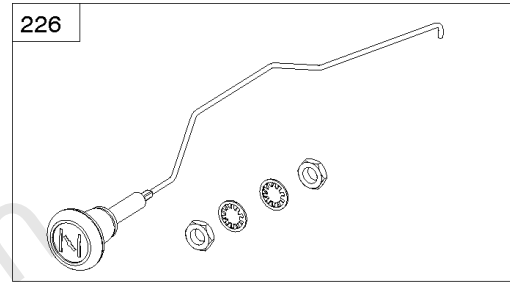

Control Brackets, Springs, Links

REF NO	PART NO	QTY	DESCRIPTION
62	841233		SCREW -(Speed Adjuster Lever)
156	841522		LEVER, Control
188	692062		SCREW -(Control Bracket)
202	841322		LINK, Mechanical Governor
209	841684		SPRING, Governor -(Green)
211	809875		SPRING, Governed Idle -(White)
211A	690707		SPRING, Governed Idle -(Control Bracket) (White)
216	809788		LINK, Choke -Used Before Code Date 11030100
216A	841671		LINK, Choke -(Control Bracket)
216B	845297		LINK, Choke -(120mm) -Used After Code Date 11022800
222B	841528		BRACKET, Control
226	841613		ROD, Choke
232	690545		SPRING/LINK, Governor
265	691024		CLAMP, Casing -(Control Bracket)
265A	841673		CLAMP, Casing -(Control Bracket)
266	841521		CONTROL, Throttle
267	841552		SCREW -(Casing Clamp) (M5x20mm)
271	692541		LEVER, Control
282	841552		SCREW -(Control Lever)
504	846156		WASHER
541	841525		WASHER -(Speed Adjuster Lever) (Flat Washer)
541A	841526		WASHER -(Speed Adjuster Lever) (Wave Washer)
561	690713		NUT -(Control Lever)
717A	842730		BRACKET, Air Cleaner
843	809672		SLEEVE, Lever -(Control Bracket)
843A	842745		SLEEVE, Lever -(Speed Control Lever)