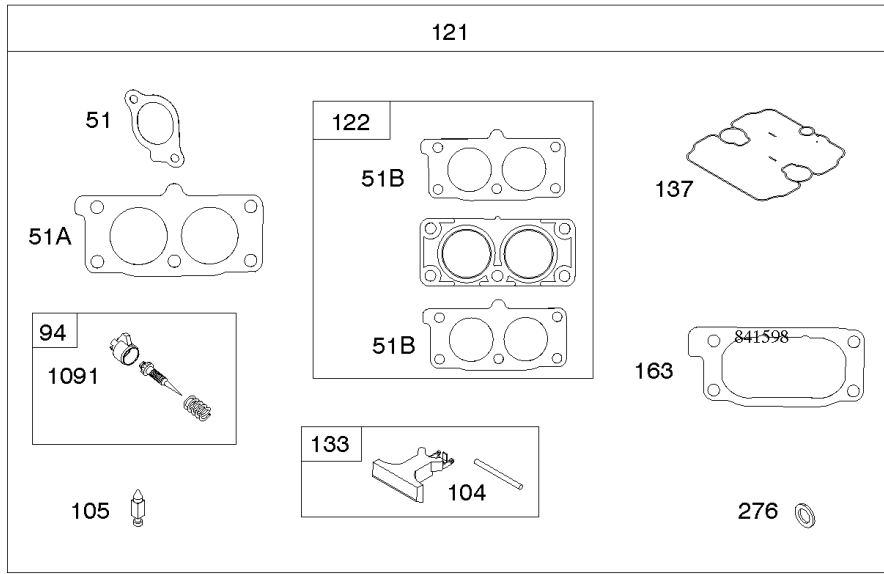

Carburetor Overhaul Kit, Engine/Valve Gasket Sets

REF NO	PART NO	QTY	DESCRIPTION
3	841596		SEAL, Oil -(Magneto Side)
7	809730		GASKET, Cylinder Head
9	842545		GASKET, Breather
20	841596		SEAL, Oil -(PTO Side)
51	841592		GASKET, Intake
51A	809910		GASKET, Intake
51B	841882		GASKET, Intake
51D	843455		GASKET, Intake
94	843295		KIT, Idle Mixture
104	690739		PIN, Float Hinge
105	809759		VALVE, Float Needle
121	843297		KIT, Carburetor Overhaul
122	846245		SPACER, Carburetor
133	809637		FLOAT, Carburetor
137	809645		GASKET, Float Bowl
163	807375		GASKET, Air Cleaner
163A	843117		GASKET, Air Cleaner
163B	841852		GASKET, Air Cleaner -(Air Cleaner)
273	690681		SEAL, O-Ring -(Oil Pump)
276	806476		WASHER, Sealing
358	841122		GASKET SET, Engine
404	809436		WASHER -(Governor Crank)
439	692154		O-RING, Oil Gallery -(Crankcase Cover/Sump or Cylinder Assembly)
468	690690		SEAL, O-Ring -(Oil Pump Screen)
580	809894		SEAL, O-Ring -(Oil Fill Cap)
691	809287		SEAL, Governor Shaft
868	691963		SEAL, Valve
883	809872		GASKET, Exhaust
943	842538		SEAL, O-Ring -(Oil Pump Cover)
1022	809732		GASKET, Rocker Cover
1091	691515		CAP, Limiter
1095	843713		GASKET SET, Valve
1331	809894		SEAL, O-Ring -(Fuel Pump)
1400	809894		SEAL, O-Ring -(Fuel Pump Cover)