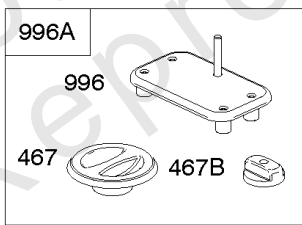

Parts Manual

Mfg. No: 611477-1121-J1

Model Components	Page
Air Cleaners, Muffler.....	4
Alternator, Regulator, Armatures, Electric Starter.....	6
Blower Housing, Flywheel, Air Guides.....	8
Carburetor Overhaul Kit, Engine/Valve Gasket Sets.....	12
Carburetor, Fuel Supply.....	14
Carburetor, Fuel Supply.....	18
Control Brackets, Springs, Links.....	22
Crankcase Cover, Crankshaft, Pistons/Rings, Rods.....	24
Cylinder, Oil Cooler, Governor Control Bracket.....	26
Intake Elbows, Intake Manifold.....	30
Replacement Engine - US & Canada.....	32
Rocker Covers, Cylinder Heads.....	33
Model 54-61 Engine Accessories Catalog.....	35
Maintenance Kits.....	36
Lubrication.....	38
Oil Filter Side Outlet Mufflers.....	40
Center Outlet Mufflers.....	42
Starter Side Outlet Mufflers.....	44
Muffler Bracket Kits.....	46
Speed Control.....	48
Electrical.....	50
Stub Shafts.....	52
Spark Arrester/Deflector.....	54
Air Intake.....	56
Guarding.....	58
Electronic Throttle Kit.....	60