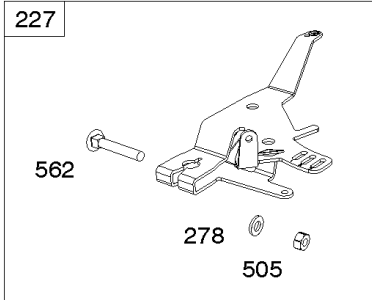

1036

1319

1330

Cylinder, Oil Cooler, Governor Control Bracket

REF NO	PART NO	QTY	DESCRIPTION
1	845756		CYLINDER ASSEMBLY
3	841596		SEAL, Oil -(Magneto Side)
12	846037		GASKET, Crankcase -Used After Code Date 13072100
12A	844107		GASKET, Crankcase -Used Before Code Date 13072200
15	807392		PLUG, Oil Drain
227	809984		LEVER, Governor Control
239	841281		SWITCH, Oil Pressure
278	842122		WASHER -(Governor Control Lever)
400	846249		COOLER, Oil -Used After Code Date 14052200
400A	846489		COOLER, Oil -Used Before Code Date 14052300
404	809436		WASHER -(Governor Crank)
417	841233		SCREW -(Oil Cooler) (M6x10mm) -Used After Code Date 13072600
417A	843345		SCREW -(Oil Cooler) (M6x8mm) -Used Before Code Date 13072700
417B	846250		SCREW -(Oil Cooler) (M6x16mm)
439	692154		O-RING, Oil Gallery -(Crankcase Cover/Sump or Cylinder Assembly)
439A	846027		O-RING, Oil Gallery -(Crankcase Cover/Sump or Cylinder Assembly) -Used After Code Date 13072100
490	843433		BEARING, Magneto Side
505	844752		NUT -(Governor Control Lever)
562	843344		BOLT -(Governor Lever)
601A	841597		CLAMP, Hose -(Oil Cooler Hose)
601D	845209		CLAMP, Hose -(Oil Cooler Hose)
615	809533		RETAINER, Governor Shaft -(Cylinder)
616	844180		CRANK, Governor
691	809287		SEAL, Governor Shaft
718	690959		PIN, Locating -(Cylinder)
718A	809508		PIN, Locating -(Cylinder Head)
718B	845925		PIN, Locating -(Cylinder) (Spiral)
829	846247		HOSE, Oil Cooler -Used After Code Date 14052200
829A	846248		HOSE, Oil Cooler -Used After Code Date 14052200
829B	846155		HOSE, Oil Cooler -Used Before Code Date 14052300
1013	841602		NIPPLE, Oil Filter
1027	842921		FILTER, Oil
1036	-----		Label-Emissions -(Available From A Briggs & Stratton Authorized Dealer)