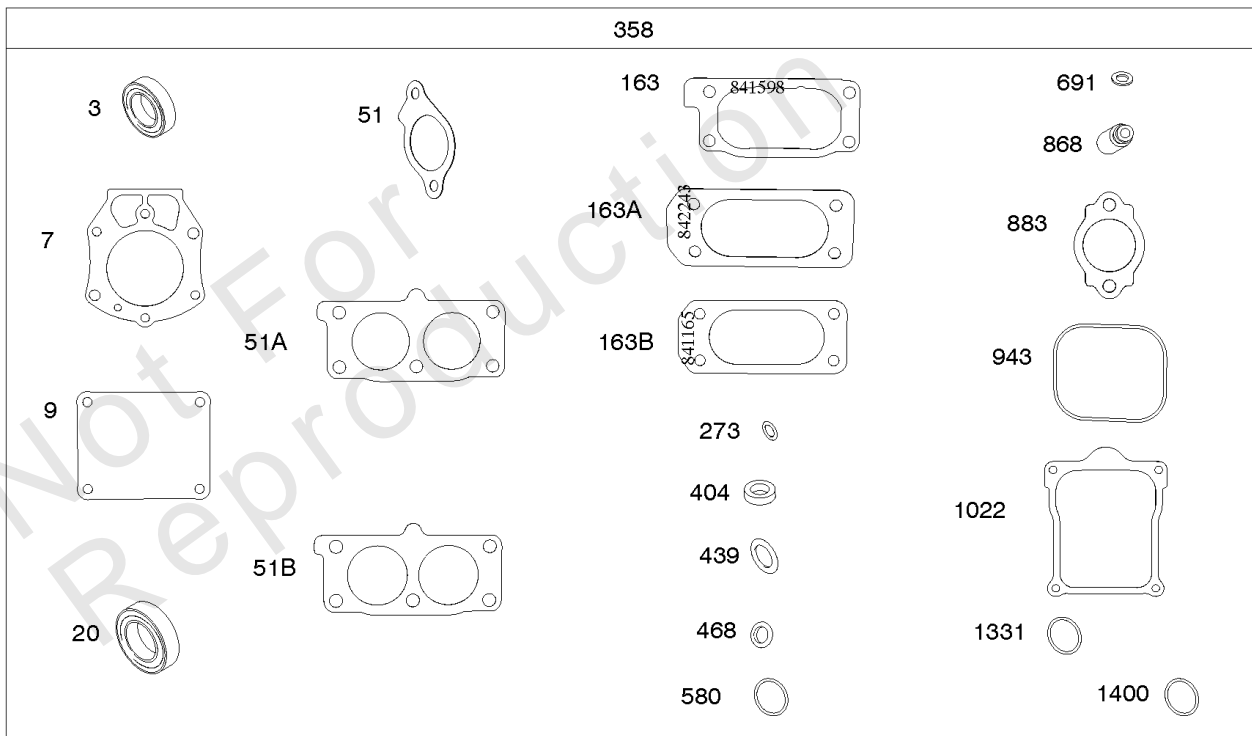

Carburetor Overhaul Kit, Engine/Valve Gasket Sets

REF NO	PART NO	QTY	DESCRIPTION
3	841596		SEAL, Oil -(Magneto Side)
7	809730		GASKET, Cylinder Head
9	842545		GASKET, Breather
20	841596		SEAL, Oil -(PTO Side)
51	841592		GASKET, Intake
51A	809910		GASKET, Intake
51B	841882		GASKET, Intake
51D	843455		GASKET, Intake
94	843295		KIT, Idle Mixture
104	690739		PIN, Float Hinge
105	809759		VALVE, Float Needle
121	843297		KIT, Carburetor Overhaul
122	846245		SPACER, Carburetor
133	809637		FLOAT, Carburetor
137	809645		GASKET, Float Bowl
163	807375		GASKET, Air Cleaner
163A	843117		GASKET, Air Cleaner
163B	841852		GASKET, Air Cleaner -(Air Cleaner)
273	690681		SEAL, O-Ring -(Oil Pump)
276	806476		WASHER, Sealing
358	841122		GASKET SET, Engine
404	809436		WASHER -(Governor Crank)
439	692154		O-RING, Oil Gallery -(Crankcase Cover/Sump or Cylinder Assembly)
468	690690		SEAL, O-Ring -(Oil Pump Screen)
580	809894		SEAL, O-Ring -(Oil Fill Cap)
691	809287		SEAL, Governor Shaft
868	691963		SEAL, Valve
883	809872		GASKET, Exhaust
943	842538		SEAL, O-Ring -(Oil Pump Cover)
1022	809732		GASKET, Rocker Cover
1091	691515		CAP, Limiter
1095	843713		GASKET SET, Valve
1331	809894		SEAL, O-Ring -(Fuel Pump)
1400	809894		SEAL, O-Ring -(Fuel Pump Cover)