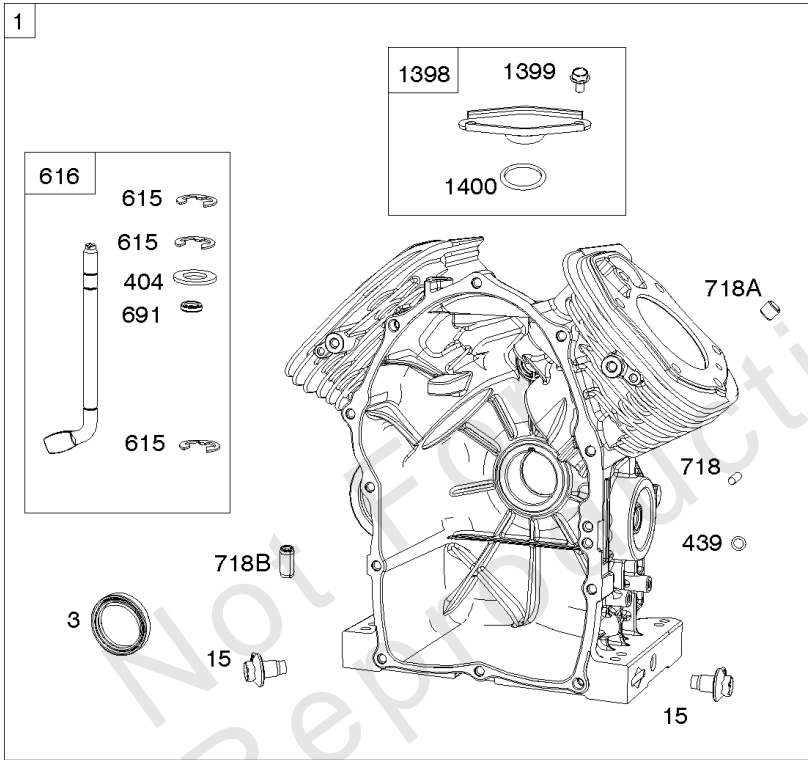

Cylinder, Oil Cooler, Governor Control Bracket

REF NO	PART NO	QTY	DESCRIPTION
1	845756		CYLINDER ASSEMBLY
3	841596		SEAL, Oil -(Magneto Side)
12	846037		GASKET, Crankcase -Used After Code Date 13072100
12A	844107		GASKET, Crankcase -Used Before Code Date 13072200
15	807392		PLUG, Oil Drain
227	809984		LEVER, Governor Control
239	841281		SWITCH, Oil Pressure
278	842122		WASHER -(Governor Control Lever)
400	846249		COOLER, Oil -Used After Code Date 14052200
400A	846489		COOLER, Oil -Used Before Code Date 14052300
404	809436		WASHER -(Governor Crank)
417	841233		SCREW -(Oil Cooler) (M6x10mm) -Used After Code Date 13072600
417A	843345		SCREW -(Oil Cooler) (M6x8mm) -Used Before Code Date 13072700
417B	846250		SCREW -(Oil Cooler) (M6x16mm)
439	692154		O-RING, Oil Gallery -(Crankcase Cover/Sump or Cylinder Assembly)
439A	846027		O-RING, Oil Gallery -(Crankcase Cover/Sump or Cylinder Assembly) -Used After Code Date 13072100
490	843433		BEARING, Magneto Side
505	844752		NUT -(Governor Control Lever)
562	843344		BOLT -(Governor Lever)
601A	841597		CLAMP, Hose -(Oil Cooler Hose)
601D	845209		CLAMP, Hose -(Oil Cooler Hose)
615	809533		RETAINER, Governor Shaft -(Cylinder)
616	844180		CRANK, Governor
691	809287		SEAL, Governor Shaft
718	690959		PIN, Locating -(Cylinder)
718A	809508		PIN, Locating -(Cylinder Head)
718B	845925		PIN, Locating -(Cylinder) (Spiral)
829	846247		HOSE, Oil Cooler -Used After Code Date 14052200
829A	846248		HOSE, Oil Cooler -Used After Code Date 14052200
829B	846155		HOSE, Oil Cooler -Used Before Code Date 14052300
1013	841602		NIPPLE, Oil Filter
1027	842921		FILTER, Oil
1036	-----		Label-Emissions -(Available From A Briggs & Stratton Authorized Dealer)

1036

1319

1330