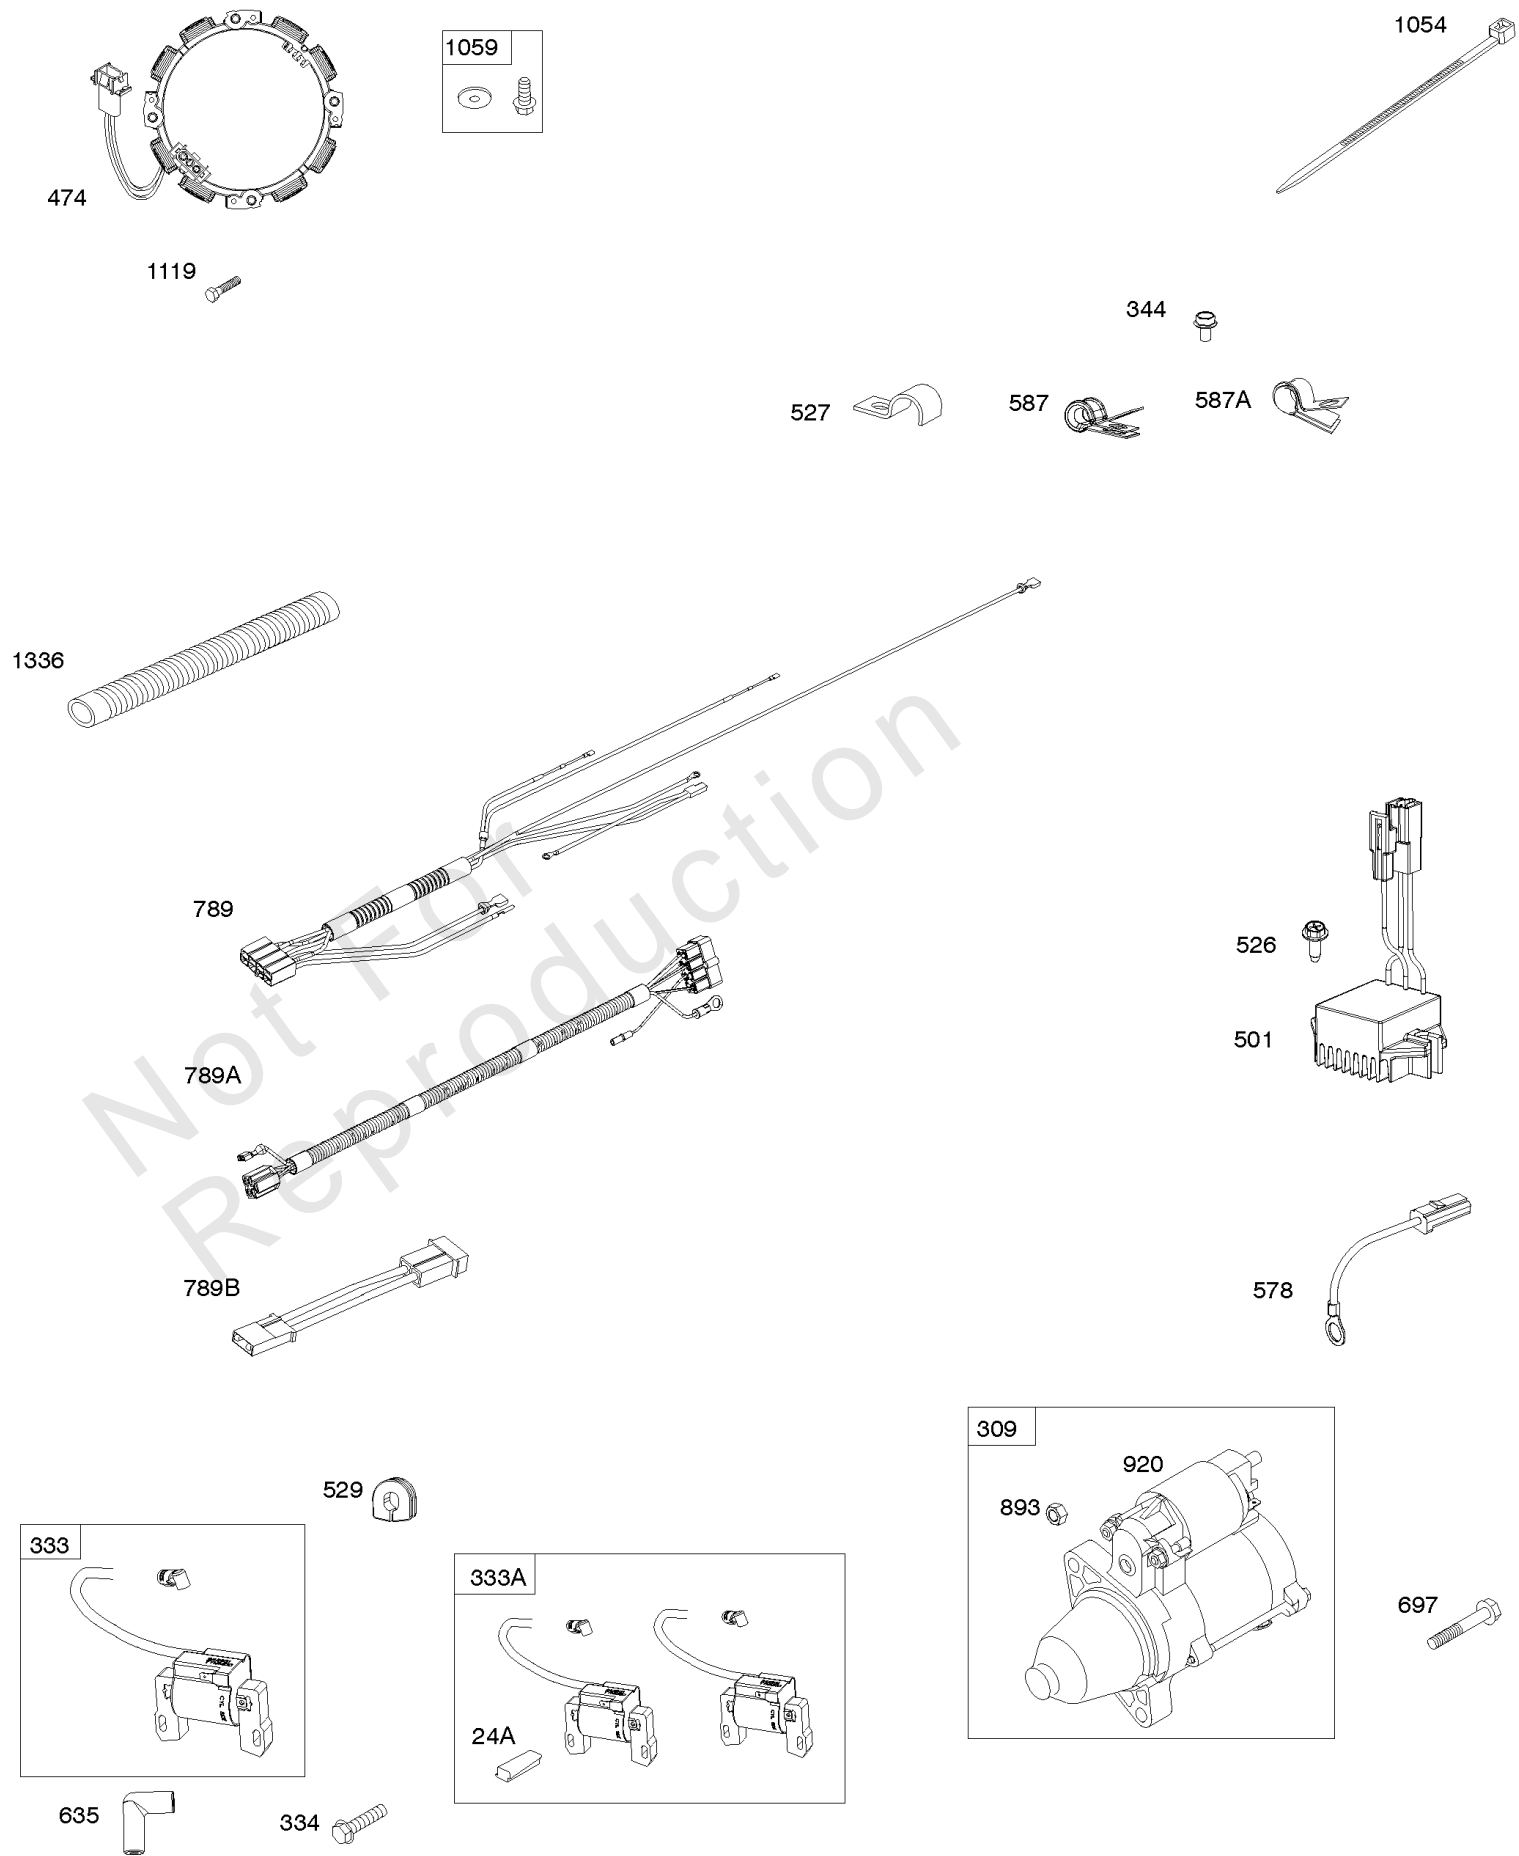

Alternator, Regulator, Armatures, Electric Starter

REF NO	PART NO	QTY	DESCRIPTION
24A	843837		KEY, Flywheel -(Offset Key) (Aluminum) -Used Before Code Date 06111500
309	845760		MOTOR, Starter
333	845126		ARMATURE, Magneto -Used After Code Date 06111400
333A	843860		ARMATURE, Magneto -(Includes Offset Flywheel Key) -Used Before Code Date 06111500
334	692066		SCREW -(Magneto Armature)
344	841233		SCREW -(Cable Clamp)
474	846882		ALTERNATOR
501	593843		REGULATOR
526	690717		SCREW -(Regulator)
527	690423		CLAMP, Tube
529	690744		GROMMET
578	846899		WIRE ASSEMBLY -(Regulator to Starter Motor) -Used After Code Date 15110100
587	846866		CLAMP, Cable
587A	807116		CLAMP, Tube
635	692076		BOOT, Spark Plug
697	690711		SCREW -(Starter Motor) (Drive Cap)
789	809906		HARNESS, Wiring -Used Before Code Date 15110200
789	847060		HARNESS, Wiring -Used After Code Date 15110100
789A	809967		HARNESS, Wiring
789B	843364		HARNESS, Wiring -(Fuel Solenoid)
893	845758		NUT -(Starter Solenoid)
920	845757		SOLENOID, Starter
1054	280275		TIE, Cable
1059	698516		KIT, Screw/Washer -(Alternator)
1119	691552		SCREW -(Alternator)
1336	841015		SHIELD, Wire Protective