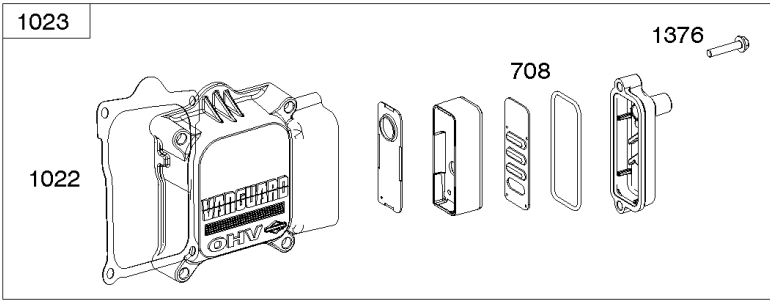

Rocker Covers, Cylinder Heads

REF NO	PART NO	QTY	DESCRIPTION
5	845588		HEAD, Cylinder -(Cylinder 1)
5A	845590		HEAD, Cylinder -(Cylinder 2)
7	809730		GASKET, Cylinder Head
11	809736		TUBE, Breather
13	809784		SCREW -(Cylinder Head)
21	843464		CAP, Oil Fill
33	844787		VALVE, Exhaust
34	843730		VALVE, Intake
35	845589		SPRING, Valve -(Intake) (Intake) (Pink)
35A	809374		SPRING, Valve -(Intake) (Intake) (White)
36	845589		SPRING, Valve -(Exhaust) (Exhaust) (Pink)
36A	809374		SPRING, Valve -(Exhaust) (Exhaust) (White)
40	844788		RETAINER, Valve
42	807683		KEEPER, Valve
45	809785		TAPPET, Valve
192	690083		ADJUSTER, Rocker Arm
337	792015		PLUG, Spark
383	19576S		WRENCH, Spark Plug
580	809894		SEAL, O-Ring -(Oil Fill Cap)
601	841499		CLAMP, Hose -(Breather Tube) -Used Before Code Date 07121400
601	844405		CLAMP, Hose -Used After Code Date 07121300
635	692076		BOOT, Spark Plug
708	841301		SEAL, O-Ring -(Breather Reed)
788	844528		BRACKET, Fuel Pump
798	691492		SCREW -(Rocker Arm)
806	807357		SCREW -(Lifting Bracket)
868	691963		SEAL, Valve
871	692057		BUSHING, Valve Guide
914	807357		SCREW -(Rocker Cover)
1022	809732		GASKET, Rocker Cover
1023	809789		COVER, Rocker -(Cylinder #1)
1023A	809731		COVER, Rocker -(Cylinder #2)
1026	809783		ROD, Push -(Intake and Exhaust)
1029	690972		ARM, Rocker
1029A	807323		ARM, Rocker
1077	809729		BRACKET, Lifting
1100	791959		PIVOT, Rocker Arm
1376	806421		SCREW -(Breather Reed Cover)