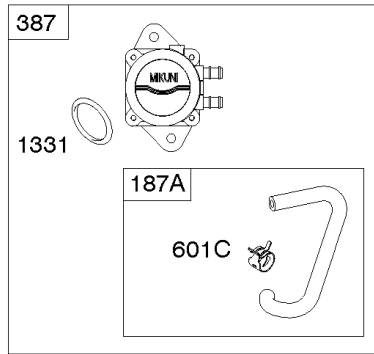

Carburetor, Fuel Supply

REF NO	PART NO	QTY	DESCRIPTION
51A	809910		GASKET, Intake
94	843295		KIT, Idle Mixture
95	690718		SCREW -(Throttle Valve)
104	690739		PIN, Float Hinge
105	809759		VALVE, Float Needle
108	844652		VALVE, Choke
109	841914		SHAFT, Choke -Used Before Code Date 10101500
118A	843587		JET, Main -(High Altitude) (Right Jet) (#140)
118A	843376		JET, Main -(High Altitude) (Left Jet) (#134)
130	841913		VALVE, Throttle
131	845038		KIT, Throttle Shaft
133	809637		FLOAT, Carburetor
137	809645		GASKET, Float Bowl
141	845036		KIT, Choke Shaft
147A	842740		JET, Pilot -(Stamp Mark #52)
163	807375		GASKET, Air Cleaner
187	791745		LINE, Fuel -(23 Inches)(Cut To Required Length)
187	791766		LINE, Fuel -(15 Inches Long)(Cut To Required Length)
187A	844082		LINE, Fuel -(Formed) (Fuel Pump to Carburetor)
187C	844524		LINE, Fuel -(Formed) (Fuel Pump to Carburetor)
231	690718		SCREW -(Choke Valve)
240	845125		FILTER, Fuel
276	806476		WASHER, Sealing
365	807437		SCREW -(Carburetor/Throttle Body) (M6x85mm)
385	809876		SCREW -(Fuel Pump)
385A	807084		SCREW -(Fuel Pump) (M6x14mm)
387	844087		PUMP, Fuel
387A	844527		PUMP, Fuel
601B	791850		CLAMP, Hose -(Green)
601C	691038		CLAMP, Hose -(Black)
633	809641		SEAL, Choke/Throttle Shaft -(Throttle Shaft)
633A	809638		SEAL, Choke/Throttle Shaft -(Choke Shaft) -Used Before Code Date 10101500
633B	809644		SEAL, Choke/Throttle Shaft -(Choke Shaft) -Used Before Code Date 10101500
788	844528		BRACKET, Fuel Pump
789B	843364		HARNESS, Wiring -(Fuel Solenoid)
918	844525		HOSE, Vacuum