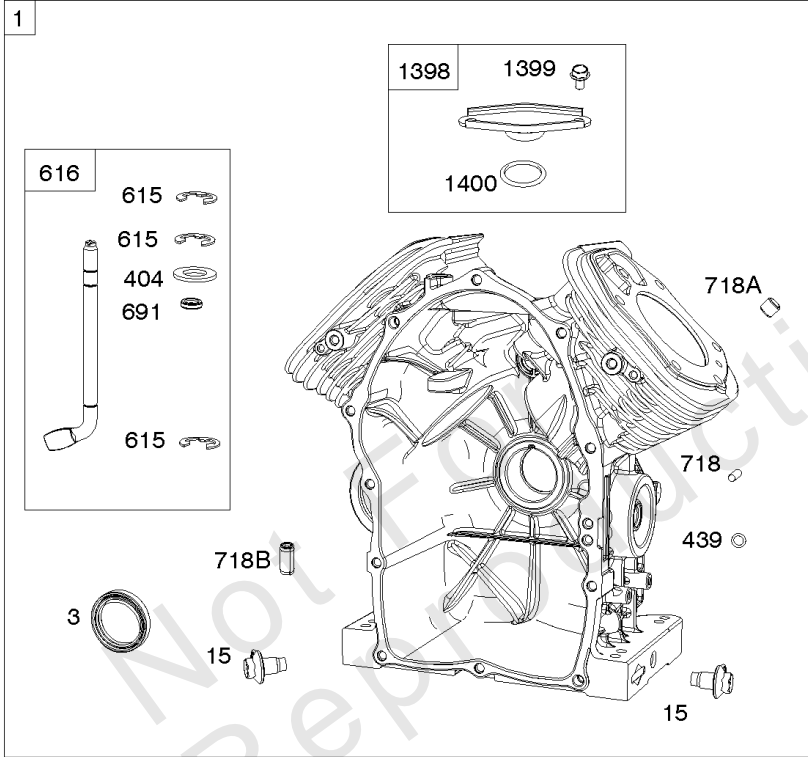

1036

1319

1330

Cylinder, Oil Cooler, Governor Control Bracket

REF NO	PART NO	QTY	DESCRIPTION
1	845756		CYLINDER ASSEMBLY
3	841596		SEAL, Oil -(Magneto Side)
12	846037		GASKET, Crankcase -Used After Code Date 13072100
12A	844107		GASKET, Crankcase -Used Before Code Date 13072200
15	807392		PLUG, Oil Drain
227	809984		LEVER, Governor Control
239	841281		SWITCH, Oil Pressure
278	842122		WASHER -(Governor Control Lever)
400	846249		COOLER, Oil -Used After Code Date 14052200
400A	846489		COOLER, Oil -Used Before Code Date 14052300
404	809436		WASHER -(Governor Crank)
417	841233		SCREW -(Oil Cooler) (M6x10mm) -Used After Code Date 13072600
417A	843345		SCREW -(Oil Cooler) (M6x8mm) -Used Before Code Date 13072700
417B	846250		SCREW -(Oil Cooler) (M6x16mm)
439	692154		O-RING, Oil Gallery -(Crankcase Cover/Sump or Cylinder Assembly)
439A	846027		O-RING, Oil Gallery -(Crankcase Cover/Sump or Cylinder Assembly) -Used After Code Date 13072100
490	843433		BEARING, Magneto Side
505	844752		NUT -(Governor Control Lever)
562	843344		BOLT -(Governor Lever)
601A	841597		CLAMP, Hose -(Oil Cooler Hose)
601D	845209		CLAMP, Hose -(Oil Cooler Hose)
615	809533		RETAINER, Governor Shaft -(Cylinder)
616	844180		CRANK, Governor
691	809287		SEAL, Governor Shaft
718	690959		PIN, Locating -(Cylinder)
718A	809508		PIN, Locating -(Cylinder Head)
718B	845925		PIN, Locating -(Cylinder) (Spiral)
829	846247		HOSE, Oil Cooler -Used After Code Date 14052200
829A	846248		HOSE, Oil Cooler -Used After Code Date 14052200
829B	846155		HOSE, Oil Cooler -Used Before Code Date 14052300
1013	841602		NIPPLE, Oil Filter
1027	842921		FILTER, Oil
1036	-----		Label-Emissions -(Available From A Briggs & Stratton Authorized Dealer)