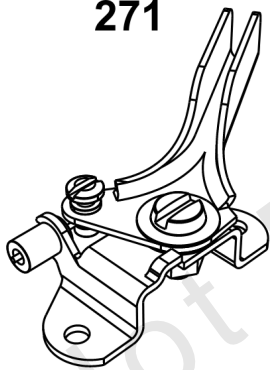

265

265A

416

267

268

269

269A

270

271

271A

271B

1413

493

1502

Speed Control

REF NO	PART NO	QTY	DESCRIPTION
265	691024	1	CLAMP, Casing -(Casing Clamp for Hard Casing)
265A	690798	1	CLAMP, Casing -(Casing Clamp for Soft Casing)
267	792629	1	SCREW -(Screw for Casing Clamp)
268	691025	1	CASING, Control Wire -(Wire Casing 72")
269	691026	1	WIRE, Control -(Control Wire 78")
269A	93907	1	WIRE, Control -(Control Wire 100")
270	691027	1	NUT -(Nut for Wire Casing)
271	691028	1	LEVER, Control
271A	692105	1	LEVER, Control -(Wire with "L" formed end)
271B	692541	1	LEVER, Control -(Wire with "Z" formed end)
416	595196	1	BRACKET, Throttle Cable -(Casing Clamp for Snap-In Casing)
493	842713	1	BRACKET, Mounting -(Speed Sensor)
1413	844449	1	SENSOR, Speed -(Requires 842713 Bracket and two 841233 screws)
1502	841233	2	SCREW -(Speed Sensor)