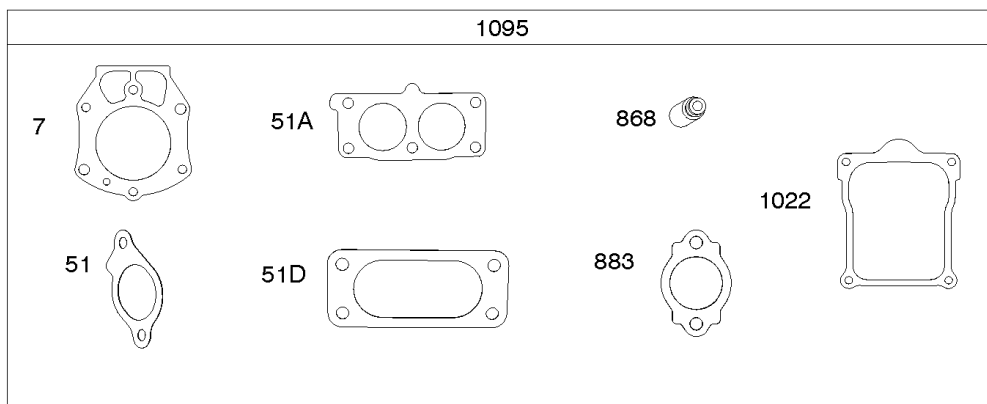

Carburetor Overhaul Kit, Engine/Valve Gasket Sets

REF NO	PART NO	QTY	DESCRIPTION
3	841596		SEAL, Oil -(Magneto Side)
7	809730		GASKET, Cylinder Head
9	842545		GASKET, Breather
20	841596		SEAL, Oil -(PTO Side)
51	841592		GASKET, Intake
51A	809910		GASKET, Intake
51B	841882		GASKET, Intake
51D	843455		GASKET, Intake
94	843295		KIT, Idle Mixture
104	690739		PIN, Float Hinge
105	809759		VALVE, Float Needle
121	843297		KIT, Carburetor Overhaul
122	846245		SPACER, Carburetor
133	809637		FLOAT, Carburetor
137	809645		GASKET, Float Bowl
163	807375		GASKET, Air Cleaner
163A	843117		GASKET, Air Cleaner
163B	841852		GASKET, Air Cleaner -(Air Cleaner)
273	690681		SEAL, O-Ring -(Oil Pump)
276	806476		WASHER, Sealing
358	841122		GASKET SET, Engine
404	809436		WASHER -(Governor Crank)
439	692154		O-RING, Oil Gallery -(Crankcase Cover/Sump or Cylinder Assembly)
468	690690		SEAL, O-Ring -(Oil Pump Screen)
580	809894		SEAL, O-Ring -(Oil Fill Cap)
691	809287		SEAL, Governor Shaft
868	691963		SEAL, Valve
883	809872		GASKET, Exhaust
943	842538		SEAL, O-Ring -(Oil Pump Cover)
1022	809732		GASKET, Rocker Cover
1091	691515		CAP, Limiter
1095	843713		GASKET SET, Valve
1331	809894		SEAL, O-Ring -(Fuel Pump)
1400	809894		SEAL, O-Ring -(Fuel Pump Cover)