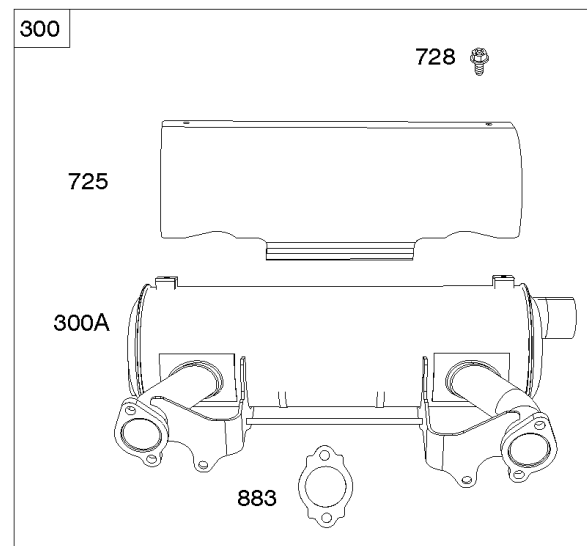

Parts Manual

Mfg. No: 611477-1121-J1

Model Components	Page
Air Cleaners, Muffler.....	4
Alternator, Regulator, Armatures, Electric Starter.....	6
Blower Housing, Flywheel, Air Guides.....	8
Carburetor Overhaul Kit, Engine/Valve Gasket Sets.....	12
Carburetor, Fuel Supply.....	14
Carburetor, Fuel Supply.....	18
Control Brackets, Springs, Links.....	22
Crankcase Cover, Crankshaft, Pistons/Rings, Rods.....	24
Cylinder, Oil Cooler, Governor Control Bracket.....	26
Intake Elbows, Intake Manifold.....	30
Replacement Engine - US & Canada.....	32
Rocker Covers, Cylinder Heads.....	33
Model 54-61 Engine Accessories Catalog.....	35
Maintenance Kits.....	36
Lubrication.....	38
Oil Filter Side Outlet Mufflers.....	40
Center Outlet Mufflers.....	42
Starter Side Outlet Mufflers.....	44
Muffler Bracket Kits.....	46
Speed Control.....	48
Electrical.....	50
Stub Shafts.....	52
Spark Arrester/Deflector.....	54
Air Intake.....	56
Guarding.....	58
Electronic Throttle Kit.....	60