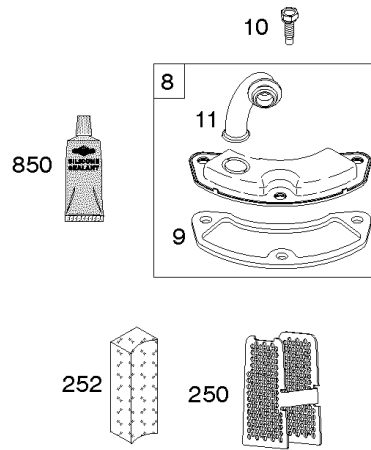

**REQUIRED** when replacing parts with warning labels affixed.

1319A WARNING LABEL

**REQUIRED** when replacing parts with warning labels affixed.

1058 OPERATOR'S MANUAL

1036 EMISSIONS LABEL

## Cylinder, Crankshaft, Camshaft, Air Guides

REF NO	PART NO	QTY	DESCRIPTION
1	591696		CYLINDER ASSEMBLY
2	797673		KIT, Bushing/Seal -(Magneto Side)
3	391086S		SEAL, Oil -(Magneto Side)
8	792185		BREATHER ASSEMBLY
9	690937		GASKET, Breather
10	691108		SCREW -(Breather Assembly)
11	792184		TUBE-BREATHER
16	796857		CRANKSHAFT
24	796335		KEY, Flywheel
25	796909		PISTON ASSEMBLY -(Standard)
25	796910		PISTON ASSEMBLY -(.020 Oversize)
26	796911		SET, Ring -(Standard)
26	796912		SET, Ring -(.020 Oversize)
27	690975		LOCK, Piston Pin
28	696581		PIN, Piston -(Standard)
29	796209		ROD, Connecting
32	690976		SCREW -(Connecting Rod)
45	690977		TAPPET, Valve
46	797242		CAMSHAFT
212	695238		LINK, Throttle
227	798856		LEVER, Governor Control
250	690957		RETAINER, Breather
252	794389		COLLECTOR-OIL
306	796852		SHIELD-CYLINDER -(Cylinder #1)
306A	591666		SHIELD-CYLINDER -(Cylinder #2)
307	691003		SCREW -(Cylinder Shield)
307A	691108		SCREW -(Cylinder Shield)
377	690979		KEY, Woodruff
405	697820		SCREW -(Back Plate)
447	691003		SCREW -(Air Guide Cover)
505	691029		NUT -(Governor Control Lever)
562	690311		BOLT -(Governor Control Lever)
573	790444		PLATE, Back
718	690959		PIN, Locating
741	690980		GEAR, Timing
850	100106		SEALANT, Liquid
865	591667		COVER, Air Guide -(Valley)
1036	-----		Label-Emissions -(Available From A Briggs & Stratton Authorized Dealer)