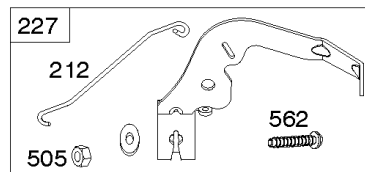

1319 WARNING LABEL

WARNING
Read and follow operating instructions before starting engine.
Operate in a well-ventilated area. Do not breathe the exhaust.
Exhaust and carbon monoxide are poisonous and can kill.
Do not use the engine in an enclosed area.
Make sure temperature does not exceed 180°F. Do not touch hot parts.

REQUIRED when replacing parts with warning labels affixed.

1319A WARNING LABEL

REQUIRED when replacing parts with warning labels affixed.

1058 OPERATOR'S MANUAL

1036 EMISSIONS LABEL