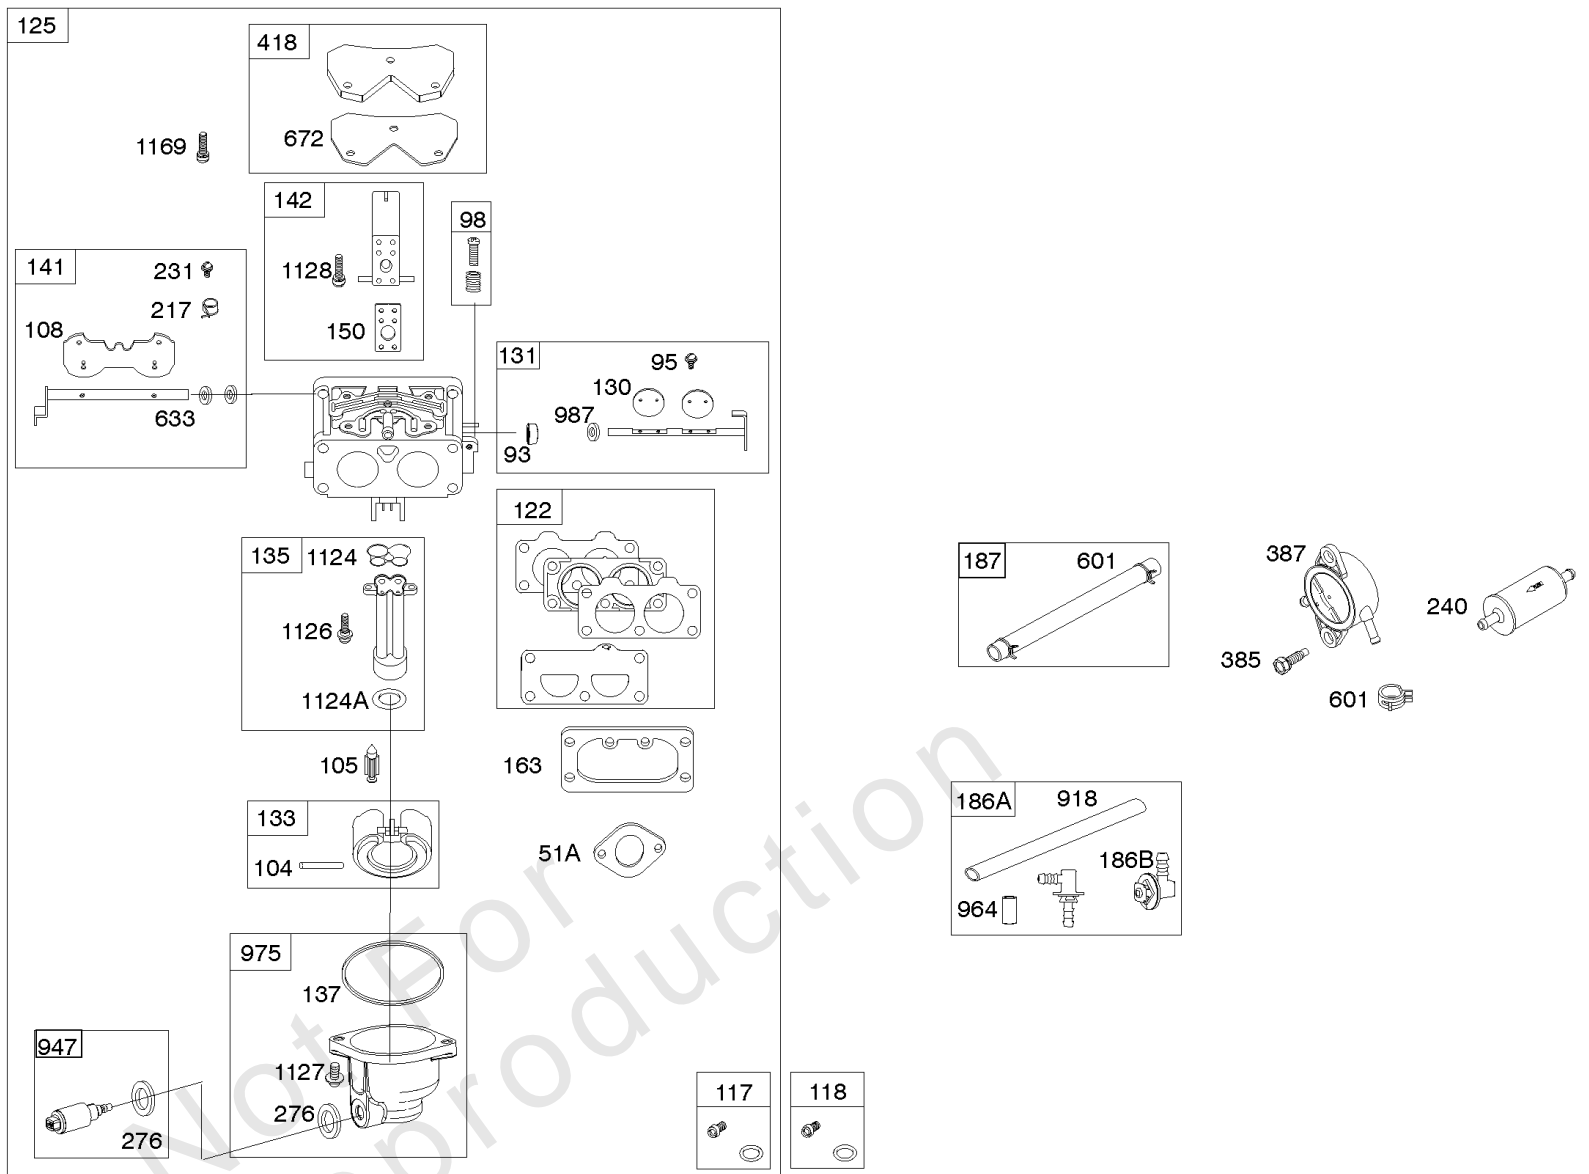

## Carburetor, Fuel Supply

REF NO	PART NO	QTY	DESCRIPTION
51A	690949		GASKET, Intake
93	845864		BUSHING, Throttle Shaft
95	690718		SCREW -(Throttle Valve)
98	699721		KIT, Idle Speed
104	694918		PIN, Float Hinge
105	808798		VALVE, Float Needle
108	699723		VALVE, Choke
117	842082		JET, Main -(Standard)
118	842081		JET, Main -(High Altitude)
122	798759		SPACER, Carburetor
125	799511		CARBURETOR
130	796875		VALVE, Throttle
131	796872		KIT, Throttle Shaft
133	699724		FLOAT, Carburetor
135	699729		TUBE, Fuel Transfer
137	690994		GASKET, Float Bowl
141	799112		KIT, Choke Shaft
142	796871		NOZZLE, Carburetor
150	841649		GASKET, Nozzle
163	691001		GASKET, Air Cleaner
186A	799158		CONNECTOR, Hose -(EVAP)
186B	845141		CONNECTOR, Hose -(EVAP)
187	791766		LINE, Fuel -(Cut To Required Length)
217	799771		SPRING, Choke Return
231	690718		SCREW -(Choke Valve)
240	695666		FILTER, Fuel
276	695410		WASHER, Sealing
385	797409		SCREW -(Fuel Pump) (Fuel Pump Mounted To Blower Housing)
387	808656		PUMP, Fuel
418	795912		PLATE, Carburetor Cover
601	691038		CLAMP, Hose
633	690722		SEAL, Choke/Throttle Shaft
672	690234		GASKET, Carburetor Plate
918	799160		HOSE, Vacuum
947	798779		SOLENOID, Fuel
964	799159		CAP, Connector
975	799114		BOWL, Float
987	808183		SEAL, Choke/Throttle Shaft
1124	690988		SEAL, O-Ring -(Fuel Transfer Tube)
1124A	841653		SEAL, O-Ring -(Fuel Transfer Tube)
1126	690991		SCREW -(Fuel Transfer Tube)
1127	695407		SCREW -(Float Bowl) (Float Bowl to Carburetor Body)
1128	690990		SCREW -(Carburetor Nozzle)