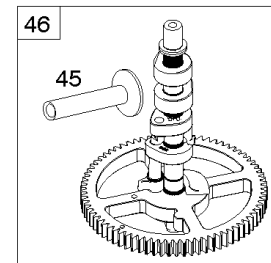

## ***Cylinder Head, Rocker Arm Cover, Intake Manifold***

<b>REF NO</b>	<b>PART NO</b>	<b>QTY</b>	<b>DESCRIPTION</b>
1026	690981		ROD, Push -(Steel)
1026A	690982		ROD, Push -(Aluminum)
1029	690972		ARM, Rocker
1029A	807323		ARM, Rocker
1100	791959		PIVOT, Rocker Arm

## Cylinder, Crankshaft, Camshaft, Air Guides

REF NO	PART NO	QTY	DESCRIPTION
1	591696		CYLINDER ASSEMBLY
2	797673		KIT, Bushing/Seal -(Magneto Side)
3	391086S		SEAL, Oil -(Magneto Side)
8	792185		BREATHER ASSEMBLY
9	690937		GASKET, Breather
10	691108		SCREW -(Breather Assembly)
11	792184		TUBE-BREATHER
16	796857		CRANKSHAFT
24	796335		KEY, Flywheel
25	796909		PISTON ASSEMBLY -(Standard)
25	796910		PISTON ASSEMBLY -(.020 Oversize)
26	796911		SET, Ring -(Standard)
26	796912		SET, Ring -(.020 Oversize)
27	690975		LOCK, Piston Pin
28	696581		PIN, Piston -(Standard)
29	796209		ROD, Connecting
32	690976		SCREW -(Connecting Rod)
45	690977		TAPPET, Valve
46	797242		CAMSHAFT
212	695238		LINK, Throttle
227	798856		LEVER, Governor Control
250	690957		RETAINER, Breather
252	794389		COLLECTOR-OIL
306	796852		SHIELD-CYLINDER -(Cylinder #1)
306A	591666		SHIELD-CYLINDER -(Cylinder #2)
307	691003		SCREW -(Cylinder Shield)
307A	691108		SCREW -(Cylinder Shield)
377	690979		KEY, Woodruff
405	697820		SCREW -(Back Plate)
447	691003		SCREW -(Air Guide Cover)
505	691029		NUT -(Governor Control Lever)
562	690311		BOLT -(Governor Control Lever)
573	790444		PLATE, Back
718	690959		PIN, Locating
741	690980		GEAR, Timing
850	100106		SEALANT, Liquid
865	591667		COVER, Air Guide -(Valley)
1036	-----		Label-Emissions -(Available From A Briggs & Stratton Authorized Dealer)