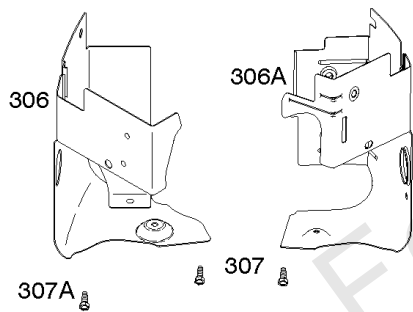

1319 WARNING LABEL

WARNING
Read and follow operating instructions before starting engine.
Operate in a well-ventilated area. Do not breathe the exhaust.
Exhaust and carbon monoxide are poisonous and can kill.
Do not use the engine in an enclosed area.
Make sure temperature does not exceed 180°F. Do not touch hot parts.

REQUIRED when replacing parts with warning labels affixed.

1319A WARNING LABEL

REQUIRED when replacing parts with warning labels affixed.

1058 OPERATOR'S MANUAL

1036 EMISSIONS LABEL