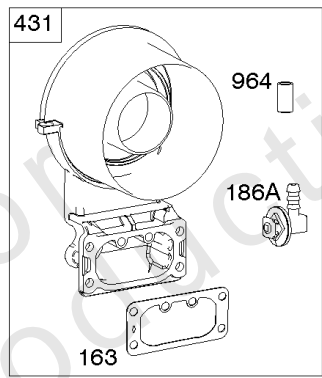

Model Components	Page
Blower Housing, Air Cleaner.	4
Carburetor, Fuel Supply.	6
Cylinder Head, Rocker Arm Cover, Intake Manifold.	10
Cylinder, Crankshaft, Camshaft, Air Guides.	14
ECU Module.	18
Engine Sump, Lubrication, Oil Cooler.	20
Engine/Valve Gasket Set, Carburetor Overhaul Kit.	22
Flywheel, Controls, Wire Harness, Alternator, Starter.	24
Replacement Engine - Europe, Middle East & Africa.	26
Replacement Engine - US & Canada.	27
Model 40, 44 & 49 Engine Accessories Catalog.	28
Maintenance Kits.	29
Engine Mounted Below Deck Mufflers.	31
Engine Mounted Above Deck Mufflers.	33
Spark Arrester/Deflector.	35
Lubrication.	37
Implement Mounted Above Deck Mufflers.	39
Exhaust/Muffler Configurations.	41
Electrical.	43
Flywheel Guards.	45
Speed Control.	47
Muffler Mounting Hardware.	49

Not For
Reproduction