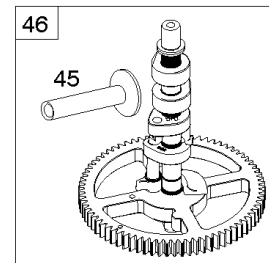

## Cylinder, Crankshaft, Camshaft, Air Guides

REF NO	PART NO	QTY	DESCRIPTION
1	591696		CYLINDER ASSEMBLY
2	797673		KIT, Bushing/Seal -(Magneto Side)
3	391086S		SEAL, Oil -(Magneto Side)
8	792185		BREATHER ASSEMBLY
9	690937		GASKET, Breather
10	691108		SCREW -(Breather Assembly)
11	792184		TUBE-BREATHER
16	796857		CRANKSHAFT
24	796335		KEY, Flywheel
25	796909		PISTON ASSEMBLY -(Standard)
25	796910		PISTON ASSEMBLY -(.020 Oversize)
26	796911		SET, Ring -(Standard)
26	796912		SET, Ring -(.020 Oversize)
27	690975		LOCK, Piston Pin
28	696581		PIN, Piston -(Standard)
29	796209		ROD, Connecting
32	690976		SCREW -(Connecting Rod)
45	690977		TAPPET, Valve
46	797242		CAMSHAFT
212	695238		LINK, Throttle
227	798856		LEVER, Governor Control
250	690957		RETAINER, Breather
252	794389		COLLECTOR-OIL
306	796852		SHIELD-CYLINDER -(Cylinder #1)
306A	591666		SHIELD-CYLINDER -(Cylinder #2)
307	691003		SCREW -(Cylinder Shield)
307A	691108		SCREW -(Cylinder Shield)
377	690979		KEY, Woodruff
405	697820		SCREW -(Back Plate)
447	691003		SCREW -(Air Guide Cover)
505	691029		NUT -(Governor Control Lever)
562	690311		BOLT -(Governor Control Lever)
573	790444		PLATE, Back
718	690959		PIN, Locating
741	690980		GEAR, Timing
850	100106		SEALANT, Liquid
865	591667		COVER, Air Guide -(Valley)
1036	-----		Label-Emissions -(Available From A Briggs & Stratton Authorized Dealer)

## ***Cylinder, Crankshaft, Camshaft, Air Guides***

---

<b>REF NO</b>	<b>PART NO</b>	<b>QTY</b>	<b>DESCRIPTION</b>
1058	279348TRI		MANUAL, Operator's
1319	794467		LABEL, Warning
1319A	797669		LABEL, Warning