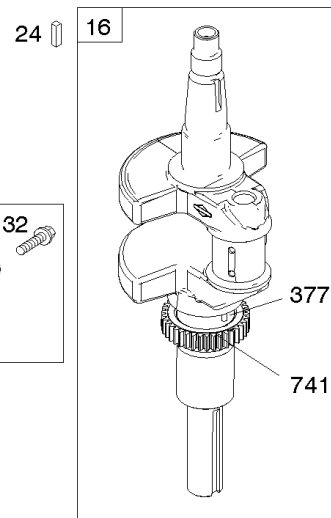

## Cylinder, Crankshaft, Camshaft, Air Guides

REF NO	PART NO	QTY	DESCRIPTION
1	591696		CYLINDER ASSEMBLY
2	797673		KIT, Bushing/Seal -(Magneto Side)
3	391086S		SEAL, Oil -(Magneto Side)
8	792185		BREATHER ASSEMBLY
9	690937		GASKET, Breather
10	691108		SCREW -(Breather Assembly)
11	792184		TUBE-BREATHER
16	796857		CRANKSHAFT
24	796335		KEY, Flywheel
25	796909		PISTON ASSEMBLY -(Standard)
25	796910		PISTON ASSEMBLY -(.020 Oversize)
26	796911		SET, Ring -(Standard)
26	796912		SET, Ring -(.020 Oversize)
27	690975		LOCK, Piston Pin
28	696581		PIN, Piston -(Standard)
29	796209		ROD, Connecting
32	690976		SCREW -(Connecting Rod)
45	690977		TAPPET, Valve
46	797242		CAMSHAFT
212	695238		LINK, Throttle
227	798856		LEVER, Governor Control
250	690957		RETAINER, Breather
252	794389		COLLECTOR-OIL
306	796852		SHIELD-CYLINDER -(Cylinder #1)
306A	591666		SHIELD-CYLINDER -(Cylinder #2)
307	691003		SCREW -(Cylinder Shield)
307A	691108		SCREW -(Cylinder Shield)
377	690979		KEY, Woodruff
405	697820		SCREW -(Back Plate)
447	691003		SCREW -(Air Guide Cover)
505	691029		NUT -(Governor Control Lever)
562	690311		BOLT -(Governor Control Lever)
573	790444		PLATE, Back
718	690959		PIN, Locating
741	690980		GEAR, Timing
850	100106		SEALANT, Liquid
865	591667		COVER, Air Guide -(Valley)
1036	-----		Label-Emissions -(Available From A Briggs & Stratton Authorized Dealer)

## ***Cylinder, Crankshaft, Camshaft, Air Guides***

---

<b>REF NO</b>	<b>PART NO</b>	<b>QTY</b>	<b>DESCRIPTION</b>
1058	279348TRI		MANUAL, Operator's
1319	794467		LABEL, Warning
1319A	797669		LABEL, Warning