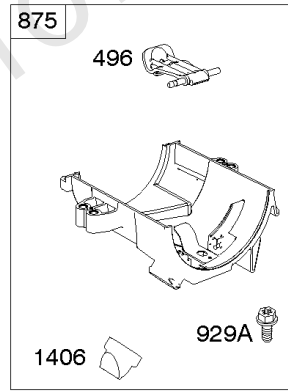

Model Components	Page
Blower Housing, Air Cleaner.	4
Carburetor, Fuel Supply.	6
Cylinder Head, Rocker Arm Cover, Intake Manifold.	10
Cylinder, Crankshaft, Camshaft, Air Guides.	14
ECU Module.	18
Engine Sump, Lubrication, Oil Cooler.	20
Engine/Valve Gasket Set, Carburetor Overhaul Kit.	22
Flywheel, Controls, Wire Harness, Alternator, Starter.	24
Replacement Engine - Europe, Middle East & Africa.	26
Replacement Engine - US & Canada.	27
Model 40, 44 & 49 Engine Accessories Catalog.	28
Maintenance Kits.	29
Engine Mounted Below Deck Mufflers.	31
Engine Mounted Above Deck Mufflers.	33
Spark Arrester/Deflector.	35
Lubrication.	37
Implement Mounted Above Deck Mufflers.	39
Exhaust/Muffler Configurations.	41
Electrical.	43
Flywheel Guards.	45
Speed Control.	47
Muffler Mounting Hardware.	49

Not For
Reproduction