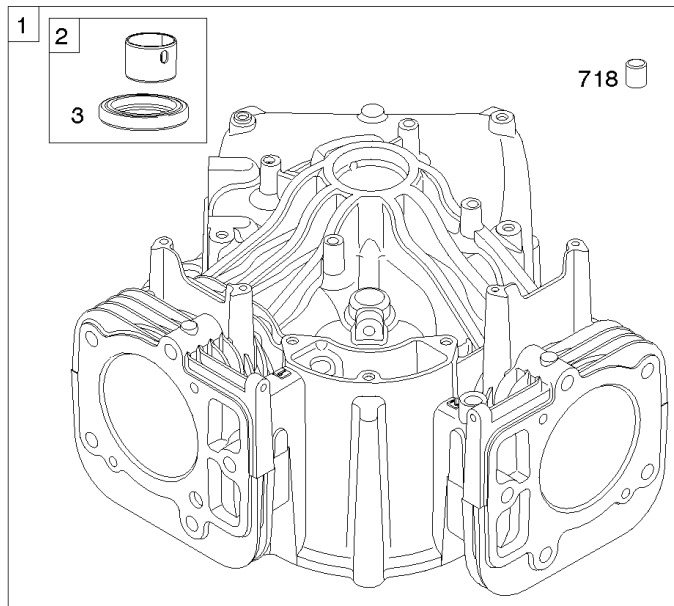

## Cylinder, Crankshaft, Camshaft, Air Guides

REF NO	PART NO	QTY	DESCRIPTION
1	591696		CYLINDER ASSEMBLY
2	797673		KIT, Bushing/Seal -(Magneto Side)
3	391086S		SEAL, Oil -(Magneto Side)
8	792185		BREATHER ASSEMBLY
9	690937		GASKET, Breather
10	691108		SCREW -(Breather Assembly)
11	792184		TUBE-BREATHER
16	796857		CRANKSHAFT
24	796335		KEY, Flywheel
25	796909		PISTON ASSEMBLY -(Standard)
25	796910		PISTON ASSEMBLY -(.020 Oversize)
26	796911		SET, Ring -(Standard)
26	796912		SET, Ring -(.020 Oversize)
27	690975		LOCK, Piston Pin
28	696581		PIN, Piston -(Standard)
29	796209		ROD, Connecting
32	690976		SCREW -(Connecting Rod)
45	690977		TAPPET, Valve
46	797242		CAMSHAFT
212	695238		LINK, Throttle
227	798856		LEVER, Governor Control
250	690957		RETAINER, Breather
252	794389		COLLECTOR-OIL
306	796852		SHIELD-CYLINDER -(Cylinder #1)
306A	591666		SHIELD-CYLINDER -(Cylinder #2)
307	691003		SCREW -(Cylinder Shield)
307A	691108		SCREW -(Cylinder Shield)
377	690979		KEY, Woodruff
405	697820		SCREW -(Back Plate)
447	691003		SCREW -(Air Guide Cover)
505	691029		NUT -(Governor Control Lever)
562	690311		BOLT -(Governor Control Lever)
573	790444		PLATE, Back
718	690959		PIN, Locating
741	690980		GEAR, Timing
850	100106		SEALANT, Liquid
865	591667		COVER, Air Guide -(Valley)
1036	-----		Label-Emissions -(Available From A Briggs & Stratton Authorized Dealer)