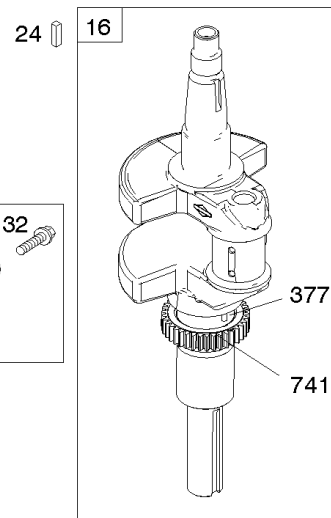

## ***Cylinder Head, Rocker Arm Cover, Intake Manifold***

<b>REF NO</b>	<b>PART NO</b>	<b>QTY</b>	<b>DESCRIPTION</b>
1026	690981		ROD, Push -(Steel)
1026A	690982		ROD, Push -(Aluminum)
1029	690972		ARM, Rocker
1029A	807323		ARM, Rocker
1100	791959		PIVOT, Rocker Arm

## Cylinder, Crankshaft, Camshaft, Air Guides

REF NO	PART NO	QTY	DESCRIPTION
1	591696		CYLINDER ASSEMBLY
2	797673		KIT, Bushing/Seal -(Magneto Side)
3	391086S		SEAL, Oil -(Magneto Side)
8	792185		BREATHER ASSEMBLY
9	690937		GASKET, Breather
10	691108		SCREW -(Breather Assembly)
11	792184		TUBE-BREATHER
16	796857		CRANKSHAFT
24	796335		KEY, Flywheel
25	796909		PISTON ASSEMBLY -(Standard)
25	796910		PISTON ASSEMBLY -(.020 Oversize)
26	796911		SET, Ring -(Standard)
26	796912		SET, Ring -(.020 Oversize)
27	690975		LOCK, Piston Pin
28	696581		PIN, Piston -(Standard)
29	796209		ROD, Connecting
32	690976		SCREW -(Connecting Rod)
45	690977		TAPPET, Valve
46	797242		CAMSHAFT
212	695238		LINK, Throttle
227	798856		LEVER, Governor Control
250	690957		RETAINER, Breather
252	794389		COLLECTOR-OIL
306	796852		SHIELD-CYLINDER -(Cylinder #1)
306A	591666		SHIELD-CYLINDER -(Cylinder #2)
307	691003		SCREW -(Cylinder Shield)
307A	691108		SCREW -(Cylinder Shield)
377	690979		KEY, Woodruff
405	697820		SCREW -(Back Plate)
447	691003		SCREW -(Air Guide Cover)
505	691029		NUT -(Governor Control Lever)
562	690311		BOLT -(Governor Control Lever)
573	790444		PLATE, Back
718	690959		PIN, Locating
741	690980		GEAR, Timing
850	100106		SEALANT, Liquid
865	591667		COVER, Air Guide -(Valley)
1036	-----		Label-Emissions -(Available From A Briggs & Stratton Authorized Dealer)