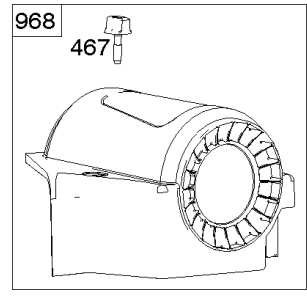

Model Components	Page
Blower Housing, Air Cleaner.	4
Carburetor, Fuel Supply.	6
Cylinder Head, Rocker Arm Cover, Intake Manifold.	10
Cylinder, Crankshaft, Camshaft, Air Guides.	14
ECU Module.	18
Engine Sump, Lubrication, Oil Cooler.	20
Engine/Valve Gasket Set, Carburetor Overhaul Kit.	22
Flywheel, Controls, Wire Harness, Alternator, Starter.	24
Replacement Engine - Europe, Middle East & Africa.	26
Replacement Engine - US & Canada.	27
Model 40, 44 & 49 Engine Accessories Catalog.	28
Maintenance Kits.	29
Engine Mounted Below Deck Mufflers.	31
Engine Mounted Above Deck Mufflers.	33
Spark Arrester/Deflector.	35
Lubrication.	37
Implement Mounted Above Deck Mufflers.	39
Exhaust/Muffler Configurations.	41
Electrical.	43
Flywheel Guards.	45
Speed Control.	47
Muffler Mounting Hardware.	49

Not For
Reproduction