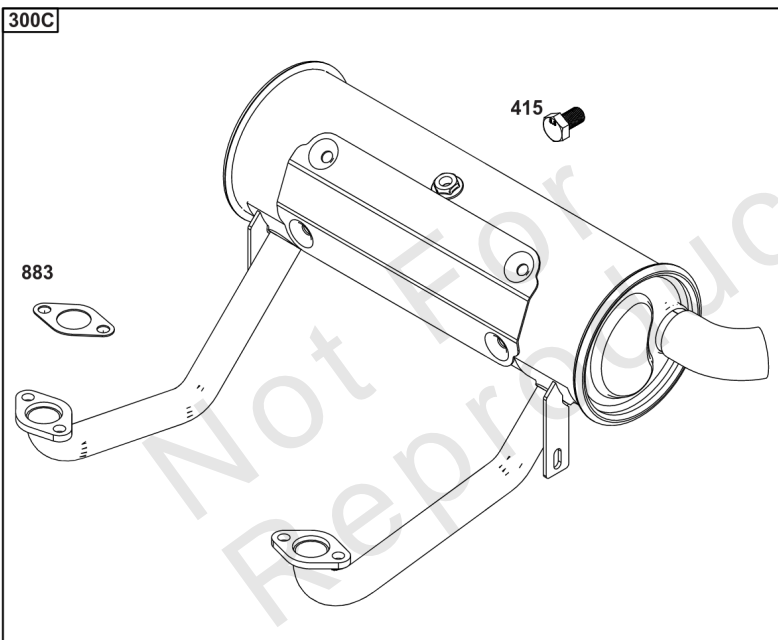

Implement Mounted Above Deck Mufflers

Implement Mounted Above Deck Mufflers

REF NO	PART NO	QTY	DESCRIPTION
300A	594585	1	MUFFLER -(Oil Filter Side Outlet) (Implement Supported) (O2 Sensor Port)
300B	595134	1	MUFFLER -(Oil Filter Side Outlet) (O2 Sensor Port)
300C	595135	1	MUFFLER -(Starter Side Outlet) (O2 Sensor Port)
300D	595136	1	MUFFLER -(Oil Filter Side Outlet)
264	703465	4	NUT, 5/16-18, GR5 -(Muffler Adapter)
355	5025292SM	4	WASHER, 5/16" GD.9 FL -(Muffler Bracket)
355A	5025155SM	2	WASHER, 5/16 -(Muffler Bracket)
415	596859	1	PLUG -(O2 Sensor Port)
437	703585	4	CAPSCREW, 5/16-18X1 -(Exhaust Manifold)
740	703164	2	NUT -(Muffler Bracket)
740A	703115	2	NUT -(Muffler Bracket)
819	690341	4	SCREW -(Muffler Bracket)
863	597480	1	BRACKET, Muffler
883	594365	2	GASKET, Exhaust
883A	690970	2	GASKET, Exhaust
1176	690941	4	NUT -(Exhaust Manifold)
1317	703116	4	LCKWSHR -(Exhaust Manifold)