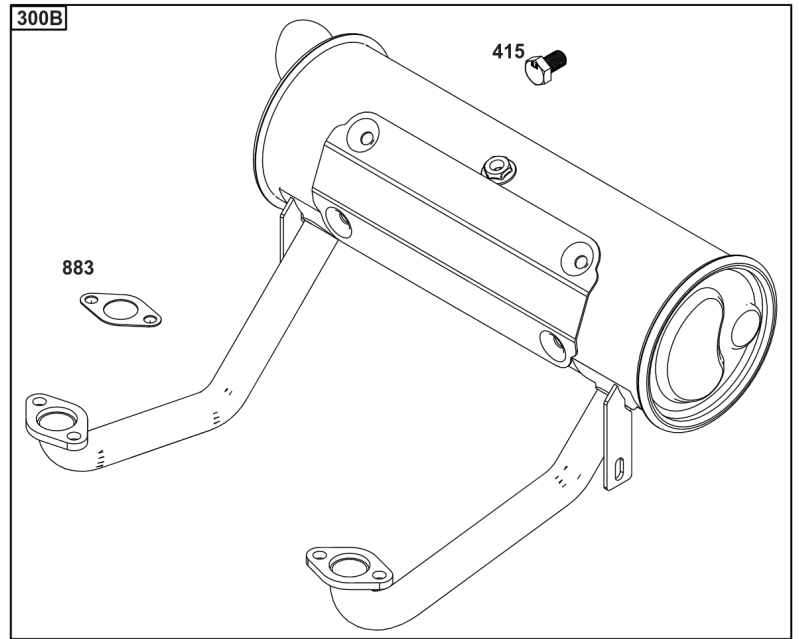

Implement Mounted Above Deck Mufflers

Implement Mounted Above Deck Mufflers

REF NO	PART NO	QTY	DESCRIPTION
300A	594585	1	MUFFLER -(Oil Filter Side Outlet) (Implement Supported) (O2 Sensor Port)
300B	595134	1	MUFFLER -(Oil Filter Side Outlet) (O2 Sensor Port)
300C	595135	1	MUFFLER -(Starter Side Outlet) (O2 Sensor Port)
300D	595136	1	MUFFLER -(Oil Filter Side Outlet)
264	703465	4	NUT, 5/16-18, GR5 -(Muffler Adapter)
355	5025292SM	4	WASHER, 5/16" GD.9 FL -(Muffler Bracket)
355A	5025155SM	2	WASHER, 5/16 -(Muffler Bracket)
415	596859	1	PLUG -(O2 Sensor Port)
437	703585	4	CAPSCREW, 5/16-18X1 -(Exhaust Manifold)
740	703164	2	NUT -(Muffler Bracket)
740A	703115	2	NUT -(Muffler Bracket)
819	690341	4	SCREW -(Muffler Bracket)
863	597480	1	BRACKET, Muffler
883	594365	2	GASKET, Exhaust
883A	690970	2	GASKET, Exhaust
1176	690941	4	NUT -(Exhaust Manifold)
1317	703116	4	LCKWSHR -(Exhaust Manifold)