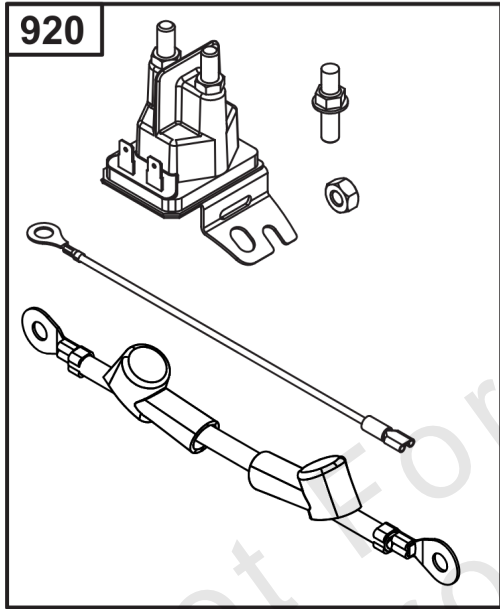

Electrical

REF NO	PART NO	QTY	DESCRIPTION
578	84007350	1	WIRE ASSEMBLY -(Wire Harness Adapter Aids in repowering engine application with Male 6-Pin connector and wires create custom adapter configurations.)
578A	19631	1	TOOL, CUSTOM HARNESS -(6-pin Wire Harness Adapter) (Aids in repowering engine application to an EFI engine)
853	84003359	1	ADAPTER, WIRE -(Wire Harness Adapter) (Aids in repowering ExMark) (Flat 6-spade connector to Briggs & Stratton 6-Pin connector)
920	84002147	1	SOLENOID, STARTER -(Starter Solenoid Kit) (Aids in Repowering when original is solenoid shift)
983	5103809YP	1	LIGHT, Indicator -(MIL Light Indicator) (LED Red)
1616	19626	1	CODE READER -(Tiny Scan Code Reader)

Not For Reproduction