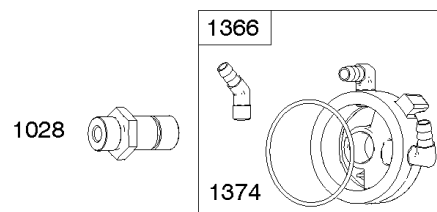

Engine Sump, Lubrication, Oil Cooler

REF NO	PART NO	QTY	DESCRIPTION
4	797502		SUMP, Engine
12	591911		GASKET, Crankcase
15	690946		PLUG, Oil Drain
20	795387		SEAL, Oil -(PTO Side)
22	694966		SCREW -(Crankcase Cover/Sump)
186	796532		CONNECTOR, Hose -(Oil Drain)
219	793338		GEAR, Governor
220	799772		WASHER -(Governor Gear)
221	841026		CUP, Governor
239	697049		SWITCH, Oil Pressure
287	697820		SCREW -(Dipstick Tube)
305	691005		SCREW -(Blower Housing)
400	796862		COOLER, Oil
404	690442		WASHER -(Governor Crank)
415	794903		PLUG -(Sump)
448	799103		BRACKET, Oil Cooler
512	796530		HOSE, Oil Drain
523	691036		DIPSTICK
524	691032		SEAL, O-Ring
525	691037		TUBE, Dipstick
552	796638		BUSHING, Governor Crank
552A	690553		BUSHING, Governor Crank
601A	841597		CLAMP, Hose
615	698290		RETAINER, Governor Shaft
616	691045		CRANK, Governor
691	790574		SEAL, Governor Shaft
742	690328		RETAINER, E Ring
750	796208		SCREW -(Oil Pump Cover)
829	799104		HOSE, Oil Cooler -(Oil Cooler Hose)
842	691031		SEAL, O-Ring -(Dipstick Tube)
847	499602		DIPSTICK/TUBE ASSEMBLY
943	796222		SEAL, O-Ring -(Oil Pump Cover)
965	796221		COVER, Oil Pump
1017	796214		SCREEN, Oil Pump
1024	794644		PUMP-OIL
1027	795890		FILTER, Oil -(Yellow)
1028	796864		ADAPTER, Oil Filter
1366	799131		DIVERTER, Oil Cooler
1373	695629		SCREW -(Oil Cooler Bracket)
1373A	799105		SCREW -(Oil Cooler Bracket)