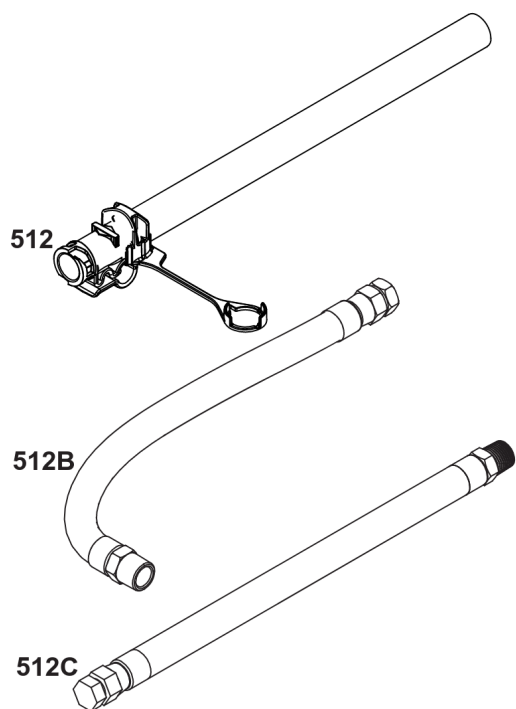

Carburetor, Fuel Supply

REF NO	PART NO	QTY	DESCRIPTION
1169	690990		SCREW -(Carburetor Cover Plate)

Not For Reproduction

Cylinder Head, Rocker Arm Cover, Intake Manifold

Mfg. No: 49T777-0002-G1

Cylinder Head, Rocker Arm Cover, Intake Manifold

Not For Reproduction

676

994

994A

Spark Arrester/Deflector

REF NO	PART NO	QTY	DESCRIPTION
676	593869	1	DEFLECTOR, Muffler -(For Below Deck Mufflers Only)
994	593885	1	ARRESTOR, Spark -(For Below Deck Mufflers Only)
994A	593868	1	ARRESTOR, Spark -(For Below Deck Mufflers Only)

Not For Reproduction

Lubrication

REF NO	PART NO	QTY	DESCRIPTION
186	796532	1	CONNECTOR, Hose -(Threaded Engine Block Connector for EZ-Oil Drain Hose) (Order hose separate)
239	690233	1	SWITCH, Oil Pressure -(2-4 PSI Normally-Closed Switch)
239A	491657S	1	SWITCH, Oil Pressure -(3-5 PSI Normally-Closed Switch)
239B	841281	1	SWITCH, Oil Pressure -(7-10 PSI Normally-Closed Switch)
239C	694115	1	SWITCH, Oil Pressure -(9-13 PSI Normally-Closed Switch)
239D	697049	1	SWITCH, Oil Pressure -(3-6 PSI Normally-Open Switch)
295B	594271	1	ADAPTER, Remote Oil Filter -(Remote Oil Filter Kit)
512	594200	1	HOSE, Oil Drain -(EZ-Oil Drain Hose, 10.5") (Order threaded engine block connector separate)
512	593635	1	HOSE, Oil Drain -(EZ-Oil Drain Hose, 13.75") (Order threaded engine block connector separate)
512B	1723165SM	1	HOSE, Oil Drain, 10-1/2" Long, 3/8-18 Fittings -(10.5")
512C	5048681SM	1	HOSE, OIL DRAIN -(12.5")
517	593633	1	RETAINER, Oil Drain
601	841597	4	CLAMP, Hose
1013	690954	1	NIPPLE, Oil Filter
1346	844802	1	VALVE, Oil Drain Shut Off
1346A	492031	1	VALVE, Oil Drain Shut Off
1346B	5401WEB	1	VALVE, Oil Drain Shut Off -(1/4 Turn Oil Drain Valve with Hose)
1374	796863	1	SEAL, O-Ring
1505	100169		OIL-1QT VANGUARD (CASE) -(1 qt. Bottle)
1505A	100170		OIL-5QT VANGUARD (CASE) -(5 qt. Bottle)