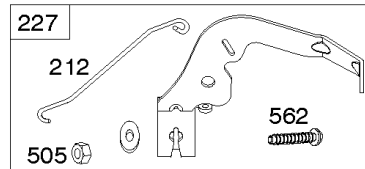

1319 WARNING LABEL

WARNING
Read and follow Operating Instructions before starting engine.
Operate in a well-ventilated area. Do not breathe the exhaust.
Do not touch the engine or exhaust system while it is hot.
Do not touch the engine or exhaust system while it is running.
Do not touch the engine or exhaust system while it is hot.

REQUIRED when replacing parts with warning labels affixed.

1319A WARNING LABEL

REQUIRED when replacing parts with warning labels affixed.

1058 OPERATOR'S MANUAL

1036 EMISSIONS LABEL