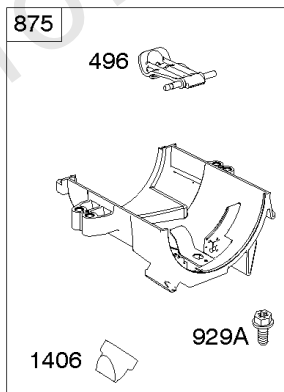

Blower Housing, Air Cleaner

REF NO	PART NO	QTY	DESCRIPTION
163	691001		GASKET, Air Cleaner
186A	799158		CONNECTOR, Hose -(EVAP)
186B	845141		CONNECTOR, Hose -(EVAP)
304	799957		HOUSING, Blower
305	691005		SCREW -(Blower Housing)
305A	557049		SCREW -(Blower Housing) Blower Housing To Air Cleaner Base
411	698304		SCREW -(Air Cleaner Base to Air Cleaner Bracket)
431	799097		ELBOW, Intake
445	798897		FILTER, A/C Cartridge
467	790697		KNOB, Air Cleaner Cover
496	799095		LEVER, Air Cleaner Filter
875	799094		BASE, Air Cleaner
918	799160		HOSE, Vacuum
921	592782		COVER, Blower Housing
929A	794904		SCREW -(Choke Control Bracket)
964	799159		CAP, Connector
968	799102		COVER, Air Cleaner
969	799093		SCREW -(Blower Housing Cover)
1406	799096		VALVE, Debris