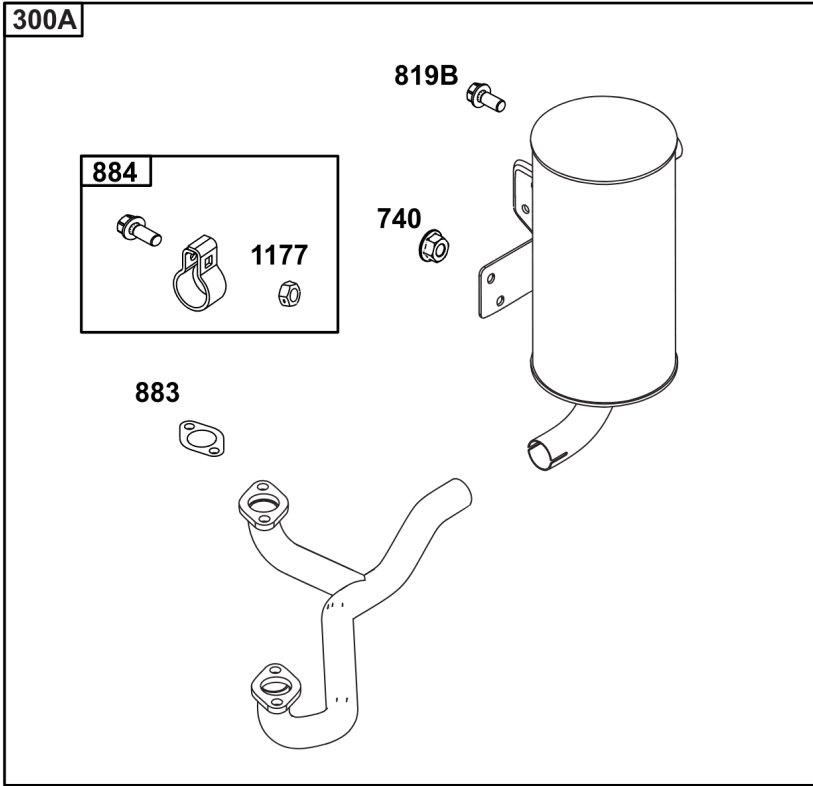

Exhaust/Muffler Configurations

REF NO	PART NO	QTY	DESCRIPTION
300A	771127	1	MUFFLER -(Oil Filter Side Outlet)(Commercial & Professional Series)
300B	771128	1	MUFFLER -(Starter Side Outlet)(Commercial & Professional Series)
300C	595822	1	MUFFLER -(Starter Side Outlet)(Commercial & Professional Series)
300D	84003680	1	MUFFLER -(Oil Filter Side Outlet) (Commercial & Professional Series)(Vanguard 810 & 810 EFI) (Compatible with 593868 Spark Arrester, 593885 Spark Arrester with Deflector.) (Equipped with plug for blocking off O2 sensor port for non EFI engines.)
437	690341	4	SCREW -(Exhaust Manifold)
740	704067	2	NUT, HEX FLNG,5/16-18 -(Muffler Bracket)
819	592604	2	SCREW -(Muffler Bracket)
819A	695629	4	SCREW -(Muffler Bracket)
819B	692062	2	SCREW -(Muffler Bracket)
883	594365	2	GASKET, Exhaust
884	691956	1	CLAMP, Muffler
1176	690941	4	NUT -(Exhaust Manifold)
1177	793859	1	NUT -(Muffler)