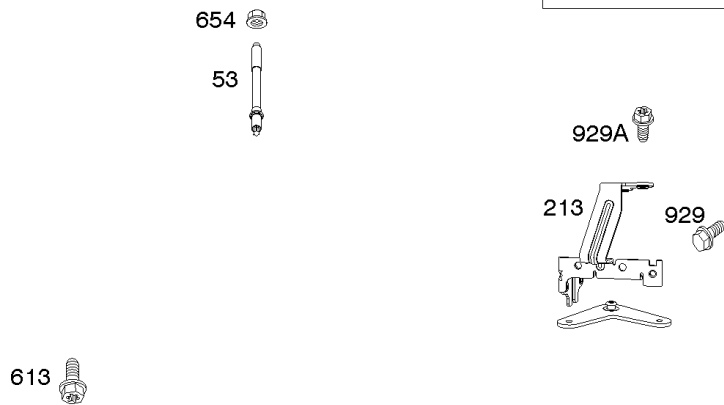

Cylinder Head, Rocker Arm Cover, Intake Manifold

REF NO	PART NO	QTY	DESCRIPTION
5	799088		HEAD, Cylinder -(Cylinder #1)
5A	799089		HEAD, Cylinder -(Cylinder #2)
7	796851		GASKET, Cylinder Head
13	793988		SCREW -(Cylinder Head)
33	793557		VALVE, Exhaust
34	793556		VALVE, Intake
35	694865		SPRING, Valve -(Intake)
36	694865		SPRING, Valve -(Exhaust)
42	499586		KEEPER, Valve
45	690977		TAPPET, Valve
50	797503		MANIFOLD, Intake
51	796876		GASKET, Intake
51A	690949		GASKET, Intake
53	690951		STUD -(Carburetor)
54	699816		SCREW -(Intake Manifold)
122	798759		SPACER, Carburetor
163	691001		GASKET, Air Cleaner
192	690083		ADJUSTER, Rocker Arm
213	799510		BRACKET, Choke Control
337	792015		PLUG, Spark
383	19576S		WRENCH, Spark Plug
415	794903		PLUG -(Sump)
613	690341		SCREW -(Muffler)
635	692076		BOOT, Spark Plug
654	690958		NUT -(Carburetor)
798	697890		SCREW -(Rocker Arm)
868	690968		SEAL, Valve
883	690970		GASKET, Exhaust
914	691127		SCREW -(Rocker Cover)
918A	596163		HOSE, Vacuum -Used Before Code Date 19091800
918A	593641		HOSE, Vacuum -Used After Code Date 19091700
929	691003		SCREW -(Choke Control Bracket)
929A	794904		SCREW -(Choke Control Bracket)
964	799159		CAP, Connector
1022	690971		GASKET, Rocker Cover
1023	793146		COVER, Rocker -(Cylinder #1)
1023A	499600		COVER, Rocker -(Cylinder #2)
1026	690981		ROD, Push -(Steel)

Cylinder Head, Rocker Arm Cover, Intake Manifold

Mfg. No: 49T777-0002-G1