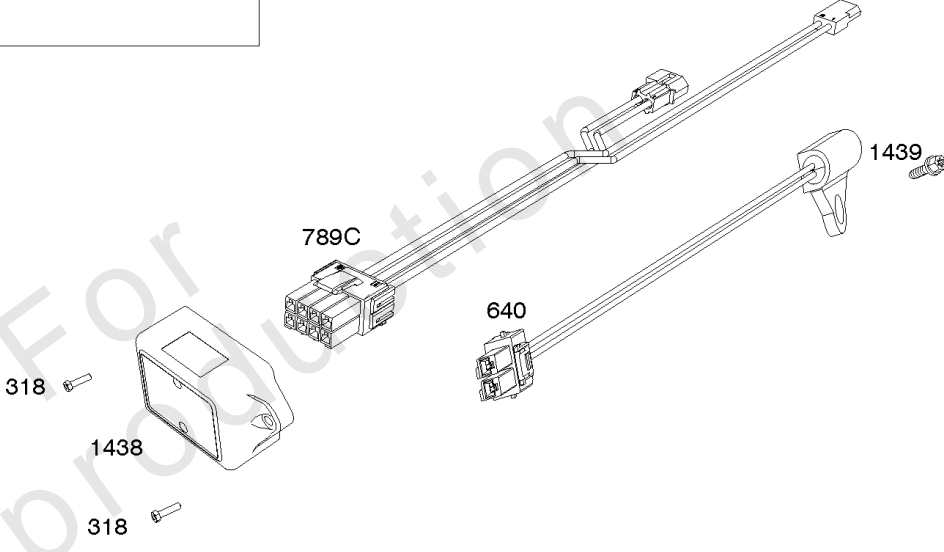

REQUIRED when replacing parts with warning labels affixed.

1319A WARNING LABEL

REQUIRED when replacing parts with warning labels affixed.

1058 OPERATOR'S MANUAL

1036 EMISSIONS LABEL

Cylinder, Crankshaft, Camshaft, Air Guides

REF NO	PART NO	QTY	DESCRIPTION
1058	279348TRI		MANUAL, Operator's
1319	794467		LABEL, Warning
1319A	797669		LABEL, Warning

Not For Reproduction

ECU Module

REF NO	PART NO	QTY	DESCRIPTION
318	691127		SCREW -(Mounting Bracket)
318A	792629		SCREW -(Mounting Bracket) (Electronic Choke Module To Mounting Bracket)
493	797176		BRACKET, Mounting -(Electronic Choke)
640	796913		WIRE ASSEMBLY -(Thermistor)
1436	799108		MOTOR, Stepper/Bracket
1437	699891		SCREW -(Stepper/Bracket Motor)
1438	796352S		MODULE, Electronic Choke
1439	794904		SCREW -(Thermistor Wire Assembly)