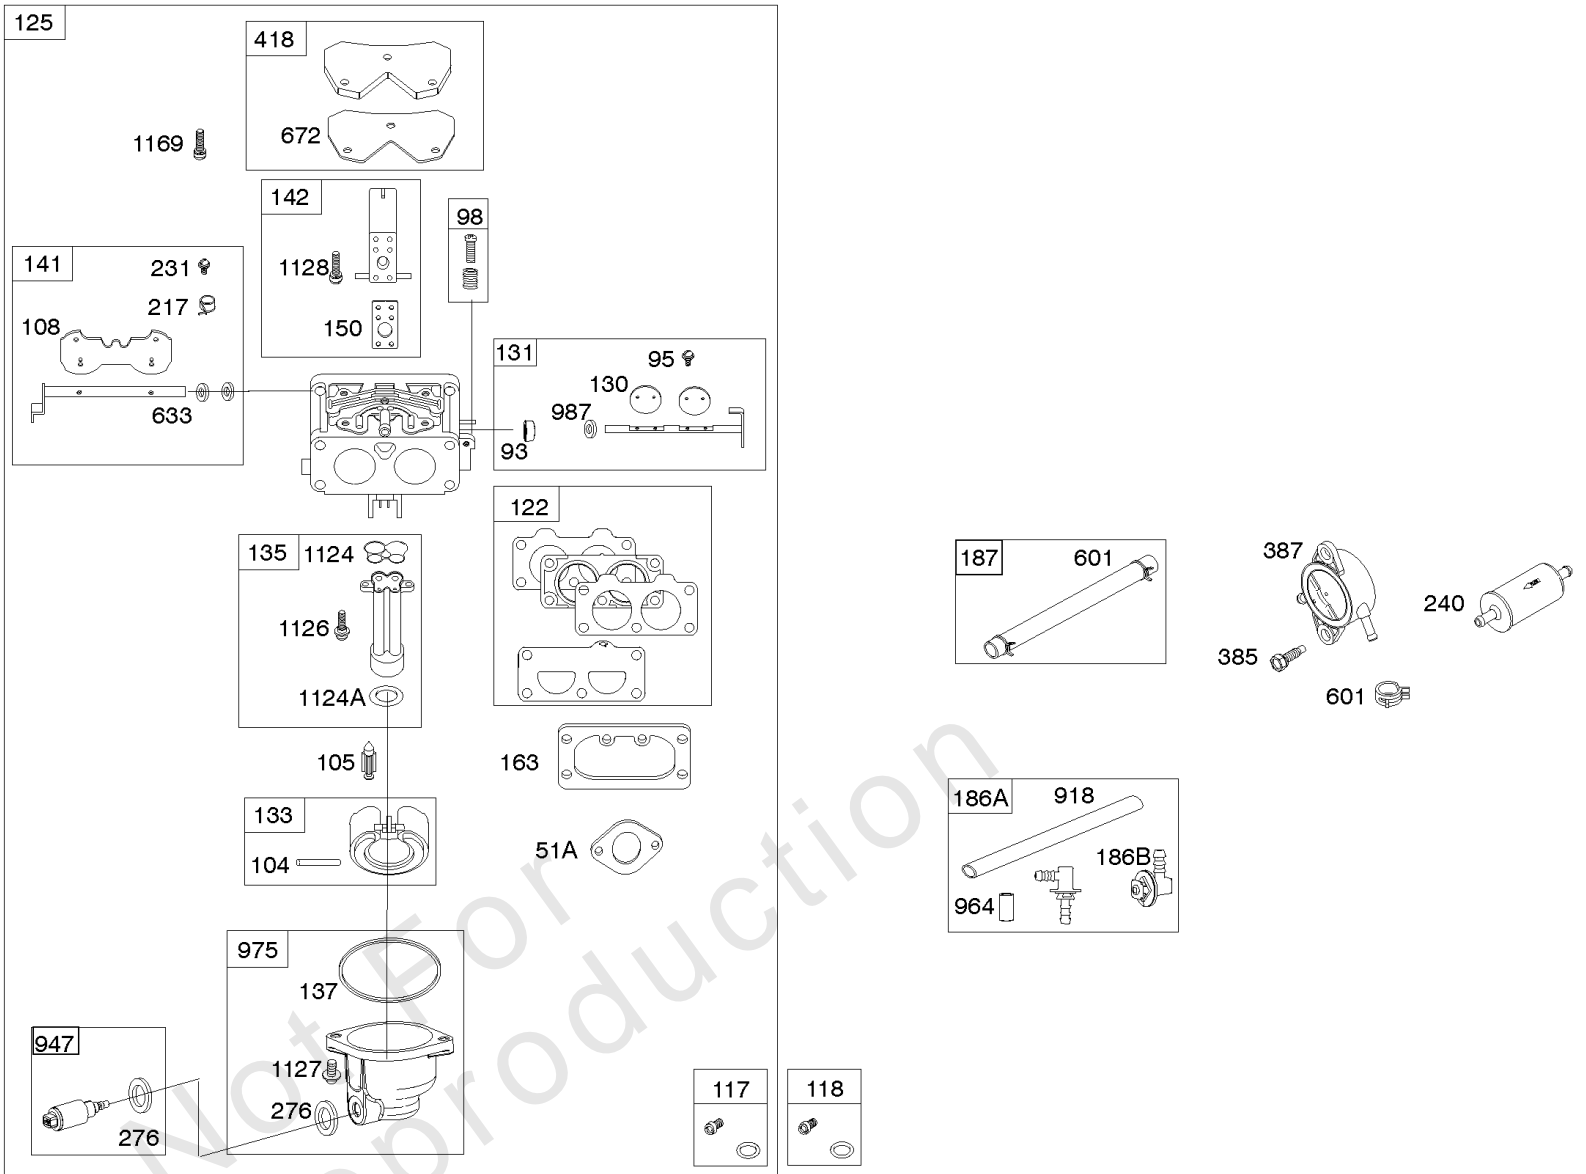

Reproduction

Carburetor, Fuel Supply

REF NO	PART NO	QTY	DESCRIPTION
51A	690949		GASKET, Intake
93	845864		BUSHING, Throttle Shaft
95	690718		SCREW -(Throttle Valve)
98	699721		KIT, Idle Speed
104	694918		PIN, Float Hinge
105	808798		VALVE, Float Needle
108	699723		VALVE, Choke
117	842082		JET, Main -(Standard)
118	842081		JET, Main -(High Altitude)
122	798759		SPACER, Carburetor
125	799511		CARBURETOR
130	796875		VALVE, Throttle
131	796872		KIT, Throttle Shaft
133	699724		FLOAT, Carburetor
135	699729		TUBE, Fuel Transfer
137	690994		GASKET, Float Bowl
141	799112		KIT, Choke Shaft
142	796871		NOZZLE, Carburetor
150	841649		GASKET, Nozzle
163	691001		GASKET, Air Cleaner
186A	799158		CONNECTOR, Hose -(EVAP)
186B	845141		CONNECTOR, Hose -(EVAP)
187	791766		LINE, Fuel -(Cut To Required Length)
217	799771		SPRING, Choke Return
231	690718		SCREW -(Choke Valve)
240	695666		FILTER, Fuel
276	695410		WASHER, Sealing
385	797409		SCREW -(Fuel Pump) (Fuel Pump Mounted To Blower Housing)
387	808656		PUMP, Fuel
418	795912		PLATE, Carburetor Cover
601	691038		CLAMP, Hose
633	690722		SEAL, Choke/Throttle Shaft
672	690234		GASKET, Carburetor Plate
918	799160		HOSE, Vacuum
947	798779		SOLENOID, Fuel
964	799159		CAP, Connector
975	799114		BOWL, Float
987	808183		SEAL, Choke/Throttle Shaft
1124	690988		SEAL, O-Ring -(Fuel Transfer Tube)
1124A	841653		SEAL, O-Ring -(Fuel Transfer Tube)
1126	690991		SCREW -(Fuel Transfer Tube)
1127	695407		SCREW -(Float Bowl) (Float Bowl to Carburetor Body)
1128	690990		SCREW -(Carburetor Nozzle)