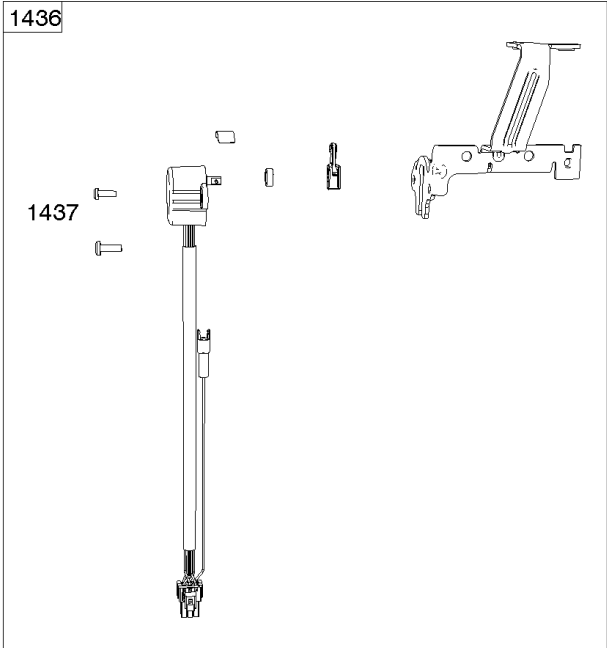

REF NO	PART NO	QTY	DESCRIPTION
1058	279348TRI		MANUAL, Operator's
1319	794467		LABEL, Warning
1319A	797669		LABEL, Warning

Not For Reproduction

ECU Module

REF NO	PART NO	QTY	DESCRIPTION
318	691127		SCREW -(Mounting Bracket)
318A	792629		SCREW -(Mounting Bracket) (Electronic Choke Module To Mounting Bracket)
493	797176		BRACKET, Mounting -(Electronic Choke)
640	796913		WIRE ASSEMBLY -(Thermistor)
1436	799108		MOTOR, Stepper/Bracket
1437	699891		SCREW -(Stepper/Bracket Motor)
1438	796352S		MODULE, Electronic Choke
1439	794904		SCREW -(Thermistor Wire Assembly)