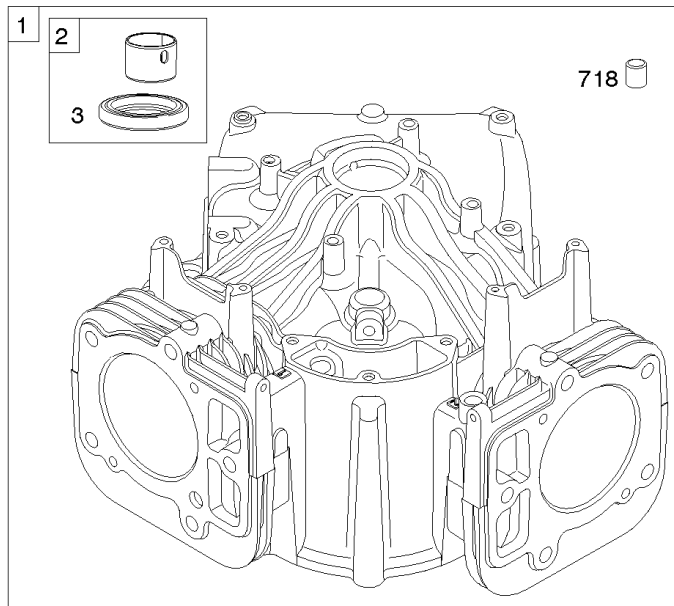

REF NO	PART NO	QTY	DESCRIPTION
1	591696		CYLINDER ASSEMBLY
2	797673		KIT, Bushing/Seal -(Magneto Side)
3	391086S		SEAL, Oil -(Magneto Side)
8	792185		BREATHER ASSEMBLY
9	690937		GASKET, Breather
10	691108		SCREW -(Breather Assembly)
11	792184		TUBE-BREATHER
16	796855		CRANKSHAFT
24	796335		KEY, Flywheel
25	796909		PISTON ASSEMBLY -(Standard)
25	796910		PISTON ASSEMBLY -(.020 Oversize)
26	796911		SET, Ring -(Standard)
26	796912		SET, Ring -(.020 Oversize)
27	690975		LOCK, Piston Pin
28	696581		PIN, Piston -(Standard)
29	796209		ROD, Connecting
32	690976		SCREW -(Connecting Rod)
45	690977		TAPPET, Valve
46	797242		CAMSHAFT
212	695238		LINK, Throttle
227	798856		LEVER, Governor Control
250	690957		RETAINER, Breather
252	794389		COLLECTOR-OIL
306	796852		SHIELD-CYLINDER -(Cylinder #1)
306A	591666		SHIELD-CYLINDER -(Cylinder #2)
307	691003		SCREW -(Cylinder Shield)
307A	691108		SCREW -(Cylinder Shield)
377	690979		KEY, Woodruff
405	697820		SCREW -(Back Plate)
447	691003		SCREW -(Air Guide Cover)
505	691029		NUT -(Governor Control Lever)
562	690311		BOLT -(Governor Control Lever)
573	790444		PLATE, Back
718	690959		PIN, Locating
741	690980		GEAR, Timing
850	100106		SEALANT, Liquid
865	591667		COVER, Air Guide -(Valley)
1036	----		Label-Emissions -(Available From A Briggs & Stratton Authorized Dealer)