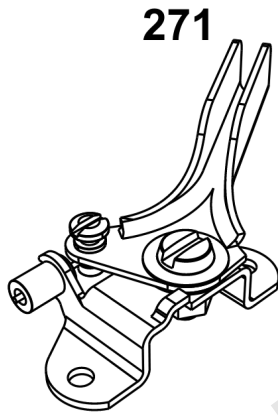

Electrical

REF NO	PART NO	QTY	DESCRIPTION
578	84007350	1	WIRE ASSEMBLY -(Wire Harness Adapter Aids in repowering engine application with Male 6-Pin connector and wires create custom adapter configurations.)
578A	19631	1	TOOL, CUSTOM HARNESS -(6-pin Wire Harness Adapter) (Aids in repowering engine application to an EFI engine)
853	84003359	1	ADAPTER, WIRE -(Wire Harness Adapter) (Aids in repowering ExMark) (Flat 6-spade connector to Briggs & Stratton 6-Pin connector)
920	84002147	1	SOLENOID, STARTER -(Starter Solenoid Kit) (Aids in Repowering when original is solenoid shift)
983	5103809YP	1	LIGHT, Indicator -(MIL Light Indicator) (LED Red)
1616	19626	1	CODE READER -(Tiny Scan Code Reader)

Not For Reproduction

Not For
Reproduction

Flywheel Guards

REF NO	PART NO	QTY	DESCRIPTION
563	799360	1	SCREW -(Debris Screen Guard)
563A	597574	1	SCREW -(Debris Screen Guard)
563B	799359	1	SCREW -(Debris Screen Guard)
949	799357	1	GUARD, Debris Screen -(Static Cover Flywheel) (Requires 4 x 799360 Screw)
949A	797420YP	1	GUARD, Debris Screen -(Static Cover Flywheel High Flow) (Requires 4 x 799360 Screw)
949B	593206	1	GUARD, Debris Screen -(Static Cover Flywheel) (Requires 4 x 799359 Screw)
949C	597573	1	GUARD, Debris Screen -(Wire Static Flywheel Cover) (Requires 4x 597574 Screw) (For Commercial Series)

Not For Reproduction

Not For
Reproduction

Speed Control

REF NO	PART NO	QTY	DESCRIPTION
265	691024	1	CLAMP, Casing -(Casing Clamp for Hard Casing)
265A	690798	1	CLAMP, Casing -(Casing Clamp for Soft Casing)
267	792629	1	SCREW -(Screw for Casing Clamp)
269	93907	1	WIRE, Control -(Control Wire 100')
271	691028	1	LEVER, Control -(Speed Control Lever Assembly)
271A	692105	1	LEVER, Control -("L" formed end Speed Control Lever Assembly)
271B	692541	1	LEVER, Control -("Z" formed end Speed Control Lever Assembly)
416	595196	1	BRACKET, Throttle Cable -(Casing Clamp for Snap-In Casing)