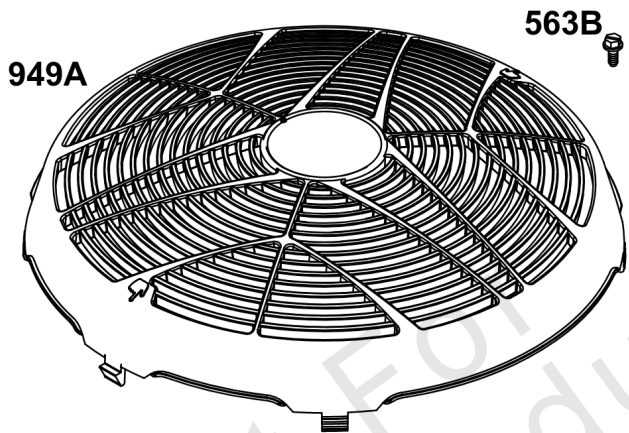

Not For
Reproduction

Flywheel Guards

REF NO	PART NO	QTY	DESCRIPTION
563	799360	1	SCREW -(Debris Screen Guard)
563A	597574	1	SCREW -(Debris Screen Guard)
563B	799359	1	SCREW -(Debris Screen Guard)
949	799357	1	GUARD, Debris Screen -(Static Cover Flywheel) (Requires 4 x 799360 Screw)
949A	797420YP	1	GUARD, Debris Screen -(Static Cover Flywheel High Flow) (Requires 4 x 799360 Screw)
949B	593206	1	GUARD, Debris Screen -(Static Cover Flywheel) (Requires 4 x 799359 Screw)
949C	597573	1	GUARD, Debris Screen -(Wire Static Flywheel Cover) (Requires 4x 597574 Screw) (For Commercial Series)

Not For Reproduction