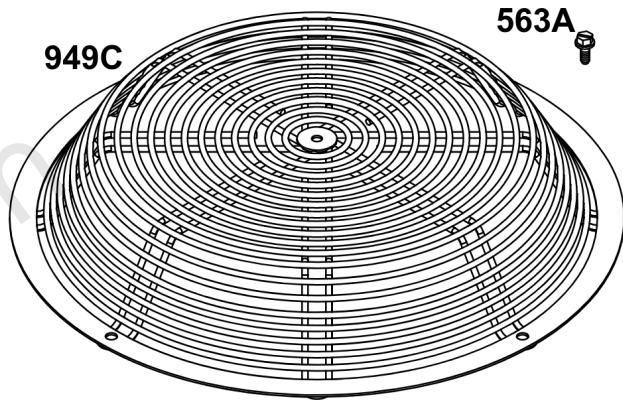

Not For
Reproduction

Flywheel Guards

REF NO	PART NO	QTY	DESCRIPTION
563	799360	1	SCREW -(Debris Screen Guard)
563A	597574	1	SCREW -(Debris Screen Guard)
563B	799359	1	SCREW -(Debris Screen Guard)
949	799357	1	GUARD, Debris Screen -(Static Cover Flywheel) (Requires 4 x 799360 Screw)
949A	797420YP	1	GUARD, Debris Screen -(Static Cover Flywheel High Flow) (Requires 4 x 799360 Screw)
949B	593206	1	GUARD, Debris Screen -(Static Cover Flywheel) (Requires 4 x 799359 Screw)
949C	597573	1	GUARD, Debris Screen -(Wire Static Flywheel Cover) (Requires 4x 597574 Screw) (For Commercial Series)

Not For Reproduction