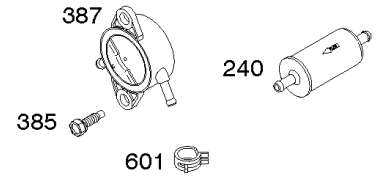

Blower Housing, Air Cleaner

REF NO	PART NO	QTY	DESCRIPTION
163	691001		GASKET, Air Cleaner
186A	799158		CONNECTOR, Hose -(EVAP)
186B	845141		CONNECTOR, Hose -(EVAP)
304	799957		HOUSING, Blower
305	691005		SCREW -(Blower Housing)
305A	557049		SCREW -(Blower Housing) Blower Housing To Air Cleaner Base
411	698304		SCREW -(Air Cleaner Base to Air Cleaner Bracket)
431	799097		ELBOW, Intake
445	798897		FILTER, A/C Cartridge
467	790697		KNOB, Air Cleaner Cover
496	799095		LEVER, Air Cleaner Filter
875	799094		BASE, Air Cleaner
918	799160		HOSE, Vacuum
921	592782		COVER, Blower Housing
929A	794904		SCREW -(Choke Control Bracket)
964	799159		CAP, Connector
968	799102		COVER, Air Cleaner
969	799093		SCREW -(Blower Housing Cover)
1406	799096		VALVE, Debris

Reproduction