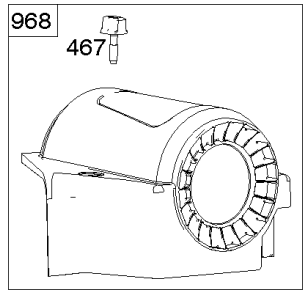

Blower Housing, Air Cleaner

REF NO	PART NO	QTY	DESCRIPTION
163	691001		GASKET, Air Cleaner
186A	799158		CONNECTOR, Hose -(EVAP)
186B	845141		CONNECTOR, Hose -(EVAP)
304	799957		HOUSING, Blower
305	691005		SCREW -(Blower Housing)
305A	557049		SCREW -(Blower Housing) Blower Housing To Air Cleaner Base
411	698304		SCREW -(Air Cleaner Base to Air Cleaner Bracket)
431	799097		ELBOW, Intake
445	798897		FILTER, A/C Cartridge
467	790697		KNOB, Air Cleaner Cover
496	799095		LEVER, Air Cleaner Filter
875	799094		BASE, Air Cleaner
918	799160		HOSE, Vacuum
921	592782		COVER, Blower Housing
929A	794904		SCREW -(Choke Control Bracket)
964	799159		CAP, Connector
968	799102		COVER, Air Cleaner
969	799093		SCREW -(Blower Housing Cover)
1406	799096		VALVE, Debris