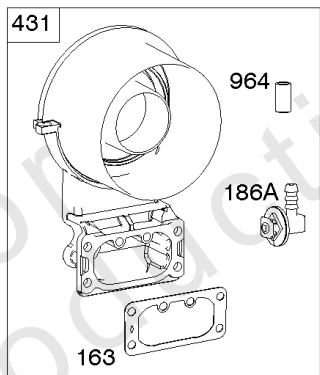

Blower Housing, Air Cleaner

REF NO	PART NO	QTY	DESCRIPTION
163	691001		GASKET, Air Cleaner
186A	799158		CONNECTOR, Hose -(EVAP)
186B	845141		CONNECTOR, Hose -(EVAP)
304	799957		HOUSING, Blower
305	691005		SCREW -(Blower Housing)
305A	557049		SCREW -(Blower Housing) Blower Housing To Air Cleaner Base
411	698304		SCREW -(Air Cleaner Base to Air Cleaner Bracket)
431	799097		ELBOW, Intake
445	798897		FILTER, A/C Cartridge
467	790697		KNOB, Air Cleaner Cover
496	799095		LEVER, Air Cleaner Filter
875	799094		BASE, Air Cleaner
918	799160		HOSE, Vacuum
921	592782		COVER, Blower Housing
929A	794904		SCREW -(Choke Control Bracket)
964	799159		CAP, Connector
968	799102		COVER, Air Cleaner
969	799093		SCREW -(Blower Housing Cover)
1406	799096		VALVE, Debris