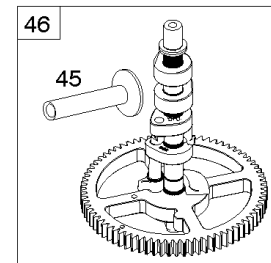

1319 WARNING LABEL

WARNING
Read and follow Operating Instructions before starting engine.
Operate in a well-ventilated area. Do not breathe the exhaust.
Do not touch the engine or exhaust system while it is hot.
Do not touch the engine or exhaust system while it is running.
Do not touch the engine or exhaust system while it is hot.

REQUIRED when replacing parts with warning labels affixed.

1319A WARNING LABEL

REQUIRED when replacing parts with warning labels affixed.

1058 OPERATOR'S MANUAL

1036 EMISSIONS LABEL