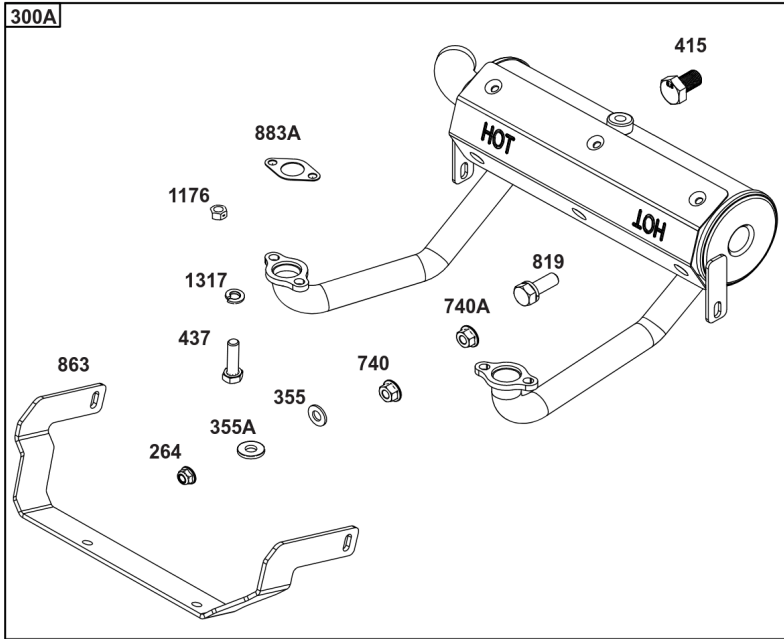

Implement Mounted Above Deck Mufflers

Implement Mounted Above Deck Mufflers

REF NO	PART NO	QTY	DESCRIPTION
300A	594585	1	MUFFLER -(Oil Filter Side Outlet) (Implement Supported) (O2 Sensor Port)
300B	595134	1	MUFFLER -(Oil Filter Side Outlet) (O2 Sensor Port)
300C	595135	1	MUFFLER -(Starter Side Outlet) (O2 Sensor Port)
300D	595136	1	MUFFLER -(Oil Filter Side Outlet)
264	703465	4	NUT, 5/16-18, GR5 -(Muffler Adapter)
355	5025292SM	4	WASHER, 5/16" GD.9 FL -(Muffler Bracket)
355A	5025155SM	2	WASHER, 5/16 -(Muffler Bracket)
415	596859	1	PLUG -(O2 Sensor Port)
437	703585	4	CAPSCREW, 5/16-18X1 -(Exhaust Manifold)
740	703164	2	NUT -(Muffler Bracket)
740A	703115	2	NUT -(Muffler Bracket)
819	690341	4	SCREW -(Muffler Bracket)
863	597480	1	BRACKET, Muffler
883	594365	2	GASKET, Exhaust
883A	690970	2	GASKET, Exhaust
1176	690941	4	NUT -(Exhaust Manifold)
1317	703116	4	LCKWSHR -(Exhaust Manifold)