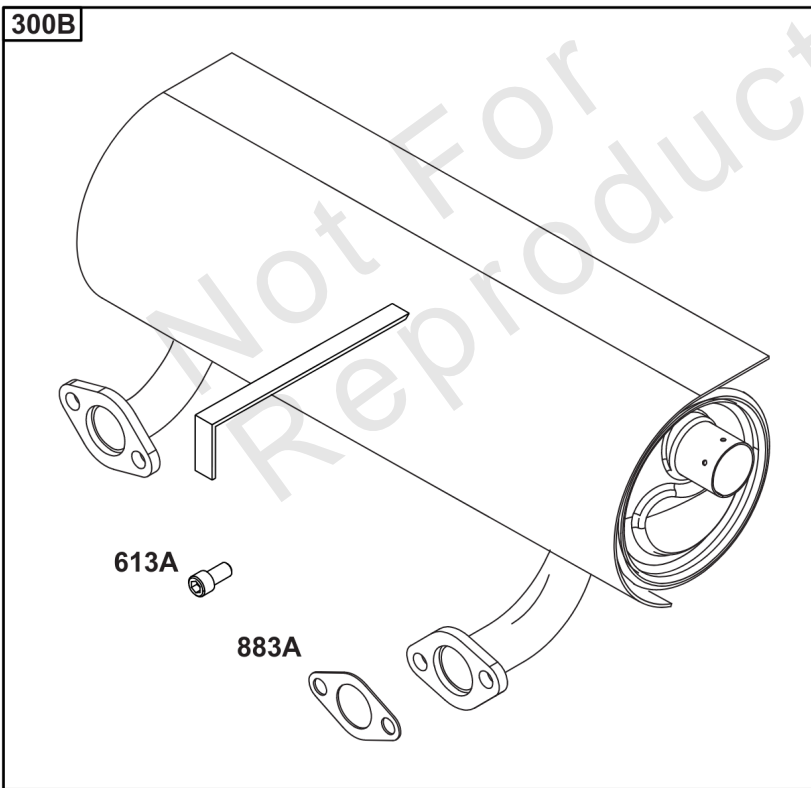

Engine Mounted Below Deck Mufflers

REF NO	PART NO	QTY	DESCRIPTION
300	594584	1	KIT-MUFFLER/GUARD -(Oil Filter Side Outlet) (Engine Supported) (O2 Sensor Port)
300A	593877	1	MUFFLER -(Starter Side Outlet) (Engine Supported) (O2 Sensor Port)
300B	594583	1	MUFFLER -(Starter Side Outlet) (Engine Supported) (No O2 Sensor Port)
300C	692120	1	MUFFLER -(Starter Side Outlet) (No O2 Sensor Port)
415	596859	1	PLUG -(O2 Sensor Port)
613	690341	4	SCREW -(Muffler)
613A	690363	4	SCREW -(Muffler)
883	594365	2	GASKET, Exhaust
883A	690970	2	GASKET, Exhaust
1177	690941	4	NUT -(Muffler)

Not For Reproduction