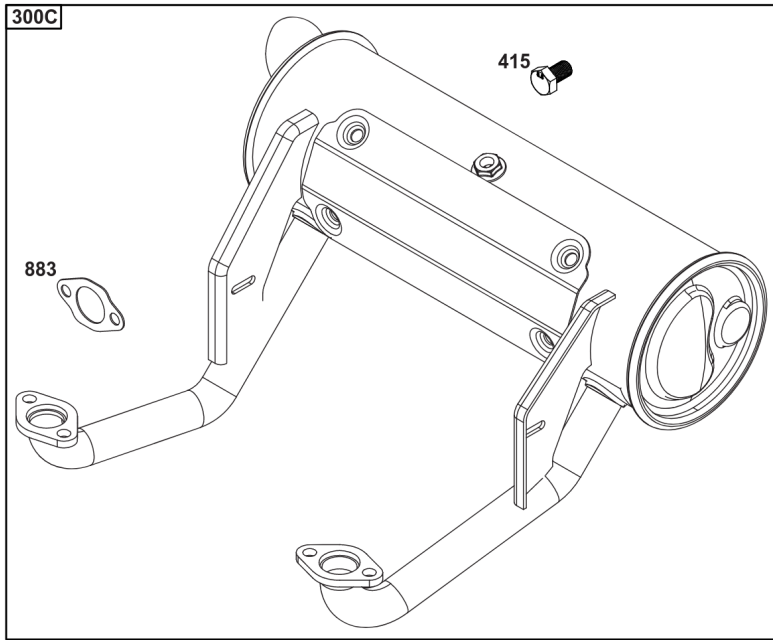

Not For
Reproduction

Engine Mounted Above Deck Mufflers

REF NO	PART NO	QTY	DESCRIPTION
300C	595138	1	MUFFLER -(Oil Filter Side Outlet) (Self-Supporting) (O2 Sensor Port)
300D	595139	1	MUFFLER -(Starter Side Outlet) (Self-Supporting) (O2 Sensor Port)
415	596859	1	PLUG -(O2 Sensor Port)
883	594365	2	GASKET, Exhaust

Not For Reproduction