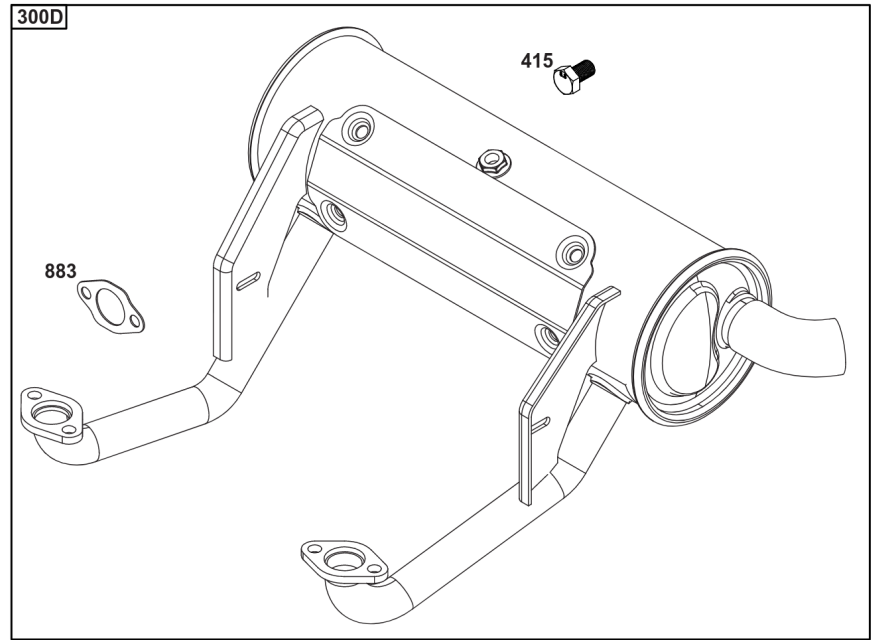

Not For
Reproduction

Engine Mounted Above Deck Mufflers

REF NO	PART NO	QTY	DESCRIPTION
300C	595138	1	MUFFLER -(Oil Filter Side Outlet) (Self-Supporting) (O2 Sensor Port)
300D	595139	1	MUFFLER -(Starter Side Outlet) (Self-Supporting) (O2 Sensor Port)
415	596859	1	PLUG -(O2 Sensor Port)
883	594365	2	GASKET, Exhaust

Not For Reproduction