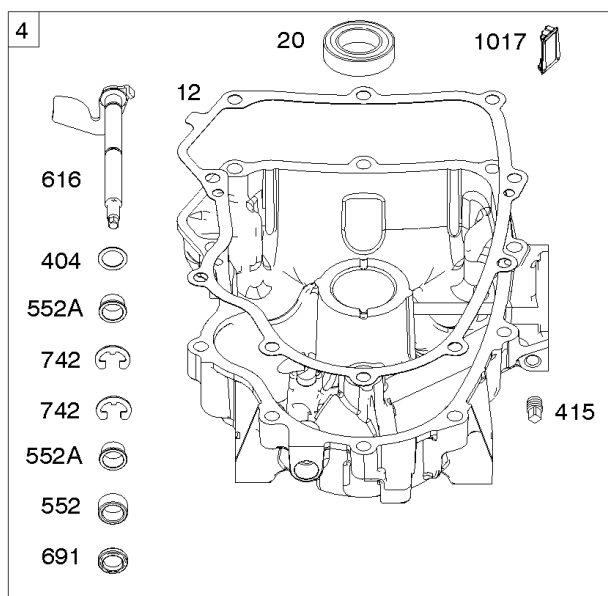

Engine Sump, Lubrication, Oil Cooler

REF NO	PART NO	QTY	DESCRIPTION
4	797502		SUMP, Engine
12	591911		GASKET, Crankcase
15	690946		PLUG, Oil Drain
20	795387		SEAL, Oil -(PTO Side)
22	694966		SCREW -(Crankcase Cover/Sump)
186	796532		CONNECTOR, Hose -(Oil Drain)
219	793338		GEAR, Governor
220	799772		WASHER -(Governor Gear)
221	841026		CUP, Governor
239	697049		SWITCH, Oil Pressure
287	697820		SCREW -(Dipstick Tube)
305	691005		SCREW -(Blower Housing)
400	796862		COOLER, Oil
404	690442		WASHER -(Governor Crank)
415	794903		PLUG -(Sump)
448	799103		BRACKET, Oil Cooler
512	796530		HOSE, Oil Drain
523	691036		DIPSTICK
524	691032		SEAL, O-Ring
525	691037		TUBE, Dipstick
552	796638		BUSHING, Governor Crank
552A	690553		BUSHING, Governor Crank
601A	841597		CLAMP, Hose
615	698290		RETAINER, Governor Shaft
616	691045		CRANK, Governor
691	790574		SEAL, Governor Shaft
742	690328		RETAINER, E Ring
750	796208		SCREW -(Oil Pump Cover)
829	799104		HOSE, Oil Cooler -(Oil Cooler Hose)
842	691031		SEAL, O-Ring -(Dipstick Tube)
847	499602		DIPSTICK/TUBE ASSEMBLY
943	796222		SEAL, O-Ring -(Oil Pump Cover)
965	796221		COVER, Oil Pump
1017	796214		SCREEN, Oil Pump
1024	794644		PUMP-OIL
1027	795890		FILTER, Oil -(Yellow)
1028	796864		ADAPTER, Oil Filter
1366	799131		DIVERTER, Oil Cooler
1373	695629		SCREW -(Oil Cooler Bracket)
1373A	799105		SCREW -(Oil Cooler Bracket)