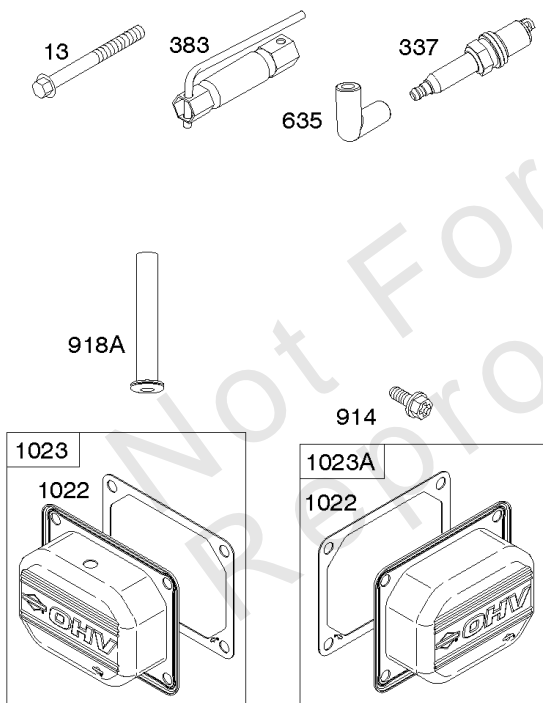

Cylinder Head, Rocker Arm Cover, Intake Manifold

REF NO	PART NO	QTY	DESCRIPTION
5	799088		HEAD, Cylinder -(Cylinder #1)
5A	799089		HEAD, Cylinder -(Cylinder #2)
7	796851		GASKET, Cylinder Head
13	793988		SCREW -(Cylinder Head)
33	793557		VALVE, Exhaust
34	793556		VALVE, Intake
35	694865		SPRING, Valve -(Intake)
36	694865		SPRING, Valve -(Exhaust)
42	499586		KEEPER, Valve
45	690977		TAPPET, Valve
50	797503		MANIFOLD, Intake
51	796876		GASKET, Intake
51A	690949		GASKET, Intake
53	690951		STUD -(Carburetor)
54	699816		SCREW -(Intake Manifold)
122	798759		SPACER, Carburetor
163	691001		GASKET, Air Cleaner
192	690083		ADJUSTER, Rocker Arm
213	799510		BRACKET, Choke Control
337	792015		PLUG, Spark
383	19576S		WRENCH, Spark Plug
415	794903		PLUG -(Sump)
613	690341		SCREW -(Muffler)
635	692076		BOOT, Spark Plug
654	690958		NUT -(Carburetor)
798	697890		SCREW -(Rocker Arm)
868	690968		SEAL, Valve
883	690970		GASKET, Exhaust
914	691127		SCREW -(Rocker Cover)
918A	596163		HOSE, Vacuum -Used Before Code Date 19091800
918A	593641		HOSE, Vacuum -Used After Code Date 19091700
929	691003		SCREW -(Choke Control Bracket)
929A	794904		SCREW -(Choke Control Bracket)
964	799159		CAP, Connector
1022	690971		GASKET, Rocker Cover
1023	793146		COVER, Rocker -(Cylinder #1)
1023A	499600		COVER, Rocker -(Cylinder #2)
1026	690981		ROD, Push -(Steel)

Cylinder Head, Rocker Arm Cover, Intake Manifold

Mfg. No: 49T777-0002-G1