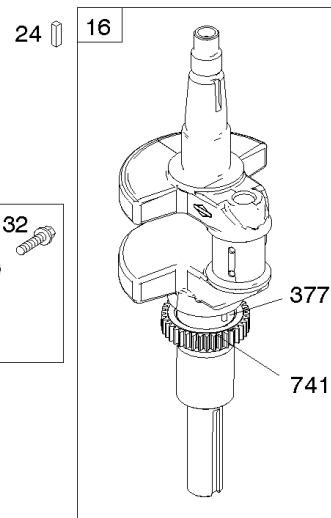

1319 WARNING LABEL

WARNING
Read and follow Operating Instructions before starting engine.
Operate in a well-ventilated area. Do not breathe the exhaust.
Do not touch the engine or exhaust system while it is hot.
Do not touch the engine or exhaust system while it is running.
Do not touch the engine or exhaust system while it is hot.

REQUIRED when replacing parts with warning labels affixed.

1319A WARNING LABEL

REQUIRED when replacing parts with warning labels affixed.

1058 OPERATOR'S MANUAL

1036 EMISSIONS LABEL