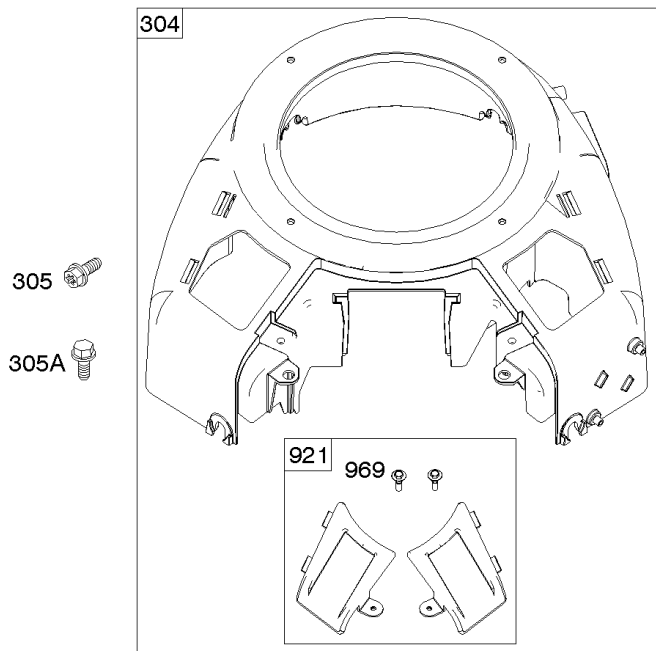

Blower Housing, Air Cleaner

REF NO	PART NO	QTY	DESCRIPTION
163	691001		GASKET, Air Cleaner
186A	799158		CONNECTOR, Hose -(EVAP)
186B	845141		CONNECTOR, Hose -(EVAP)
304	799957		HOUSING, Blower
305	691005		SCREW -(Blower Housing)
305A	557049		SCREW -(Blower Housing) Blower Housing To Air Cleaner Base
411	698304		SCREW -(Air Cleaner Base to Air Cleaner Bracket)
431	799097		ELBOW, Intake
445	798897		FILTER, A/C Cartridge
467	790697		KNOB, Air Cleaner Cover
496	799095		LEVER, Air Cleaner Filter
875	799094		BASE, Air Cleaner
918	799160		HOSE, Vacuum
921	592782		COVER, Blower Housing
929A	794904		SCREW -(Choke Control Bracket)
964	799159		CAP, Connector
968	799102		COVER, Air Cleaner
969	799093		SCREW -(Blower Housing Cover)
1406	799096		VALVE, Debris