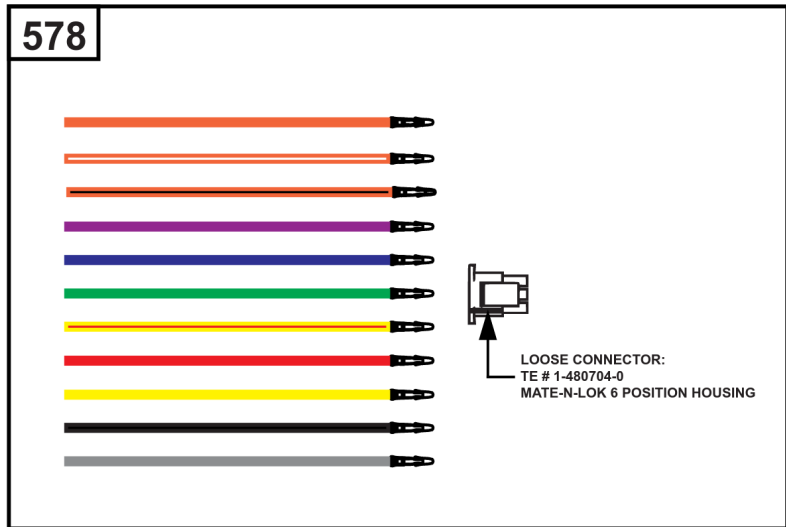

Electrical

REF NO	PART NO	QTY	DESCRIPTION
578	84007350	1	WIRE ASSEMBLY -(Wire Harness Adapter Aids in repowering engine application with Male 6-Pin connector and wires create custom adapter configurations.)
578A	19631	1	TOOL, CUSTOM HARNESS -(6-pin Wire Harness Adapter) (Aids in repowering engine application to an EFI engine)
853	84003359	1	ADAPTER, WIRE -(Wire Harness Adapter) (Aids in repowering ExMark) (Flat 6-spade connector to Briggs & Stratton 6-Pin connector)
920	84002147	1	SOLENOID, STARTER -(Starter Solenoid Kit) (Aids in Repowering when original is solenoid shift)
983	5103809YP	1	LIGHT, Indicator -(MIL Light Indicator) (LED Red)
1616	19626	1	CODE READER -(Tiny Scan Code Reader)

Not For Reproduction