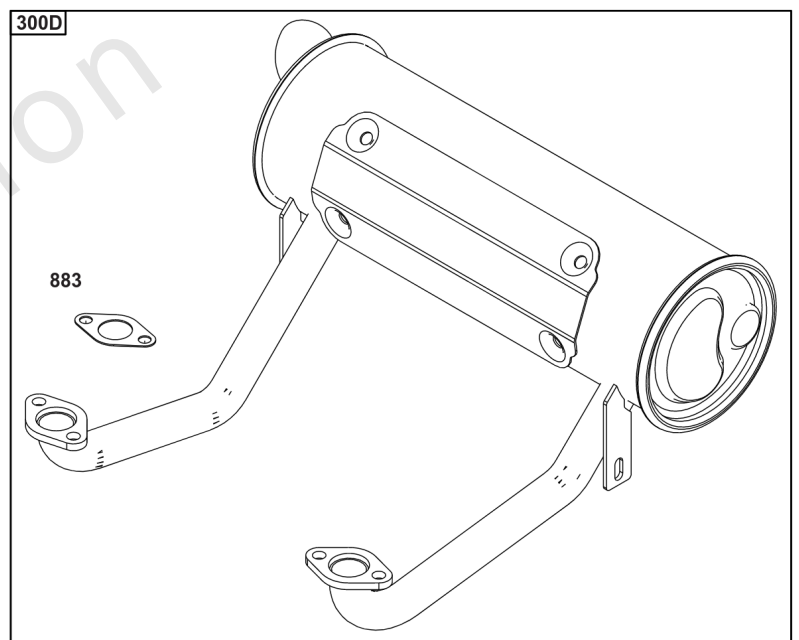

Implement Mounted Above Deck Mufflers

Implement Mounted Above Deck Mufflers

REF NO	PART NO	QTY	DESCRIPTION
300A	594585	1	MUFFLER -(Oil Filter Side Outlet) (Implement Supported) (O2 Sensor Port)
300B	595134	1	MUFFLER -(Oil Filter Side Outlet) (O2 Sensor Port)
300C	595135	1	MUFFLER -(Starter Side Outlet) (O2 Sensor Port)
300D	595136	1	MUFFLER -(Oil Filter Side Outlet)
264	703465	4	NUT, 5/16-18, GR5 -(Muffler Adapter)
355	5025292SM	4	WASHER, 5/16" GD.9 FL -(Muffler Bracket)
355A	5025155SM	2	WASHER, 5/16 -(Muffler Bracket)
415	596859	1	PLUG -(O2 Sensor Port)
437	703585	4	CAPSCREW, 5/16-18X1 -(Exhaust Manifold)
740	703164	2	NUT -(Muffler Bracket)
740A	703115	2	NUT -(Muffler Bracket)
819	690341	4	SCREW -(Muffler Bracket)
863	597480	1	BRACKET, Muffler
883	594365	2	GASKET, Exhaust
883A	690970	2	GASKET, Exhaust
1176	690941	4	NUT -(Exhaust Manifold)
1317	703116	4	LCKWSHR -(Exhaust Manifold)