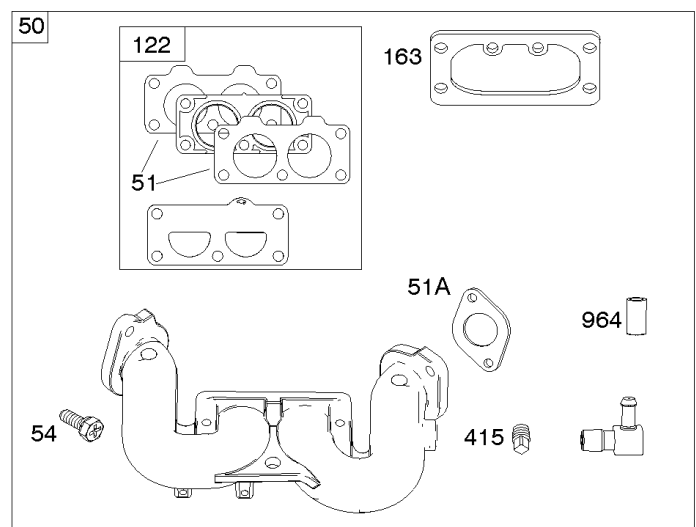

Reproduction

Carburetor, Fuel Supply

REF NO	PART NO	QTY	DESCRIPTION
51A	690949		GASKET, Intake
93	845864		BUSHING, Throttle Shaft
95	690718		SCREW -(Throttle Valve)
98	699721		KIT, Idle Speed
104	694918		PIN, Float Hinge
105	808798		VALVE, Float Needle
108	699723		VALVE, Choke
117	842082		JET, Main -(Standard)
118	842081		JET, Main -(High Altitude)
122	798759		SPACER, Carburetor
125	799511		CARBURETOR
130	796875		VALVE, Throttle
131	796872		KIT, Throttle Shaft
133	699724		FLOAT, Carburetor
135	699729		TUBE, Fuel Transfer
137	690994		GASKET, Float Bowl
141	799112		KIT, Choke Shaft
142	796871		NOZZLE, Carburetor
150	841649		GASKET, Nozzle
163	691001		GASKET, Air Cleaner
186A	799158		CONNECTOR, Hose -(EVAP)
186B	845141		CONNECTOR, Hose -(EVAP)
187	791766		LINE, Fuel -(Cut To Required Length)
217	799771		SPRING, Choke Return
231	690718		SCREW -(Choke Valve)
240	695666		FILTER, Fuel
276	695410		WASHER, Sealing
385	797409		SCREW -(Fuel Pump) (Fuel Pump Mounted To Blower Housing)
387	808656		PUMP, Fuel
418	795912		PLATE, Carburetor Cover
601	691038		CLAMP, Hose
633	690722		SEAL, Choke/Throttle Shaft
672	690234		GASKET, Carburetor Plate
918	799160		HOSE, Vacuum
947	798779		SOLENOID, Fuel
964	799159		CAP, Connector
975	799114		BOWL, Float
987	808183		SEAL, Choke/Throttle Shaft
1124	690988		SEAL, O-Ring -(Fuel Transfer Tube)
1124A	841653		SEAL, O-Ring -(Fuel Transfer Tube)
1126	690991		SCREW -(Fuel Transfer Tube)
1127	695407		SCREW -(Float Bowl) (Float Bowl to Carburetor Body)
1128	690990		SCREW -(Carburetor Nozzle)

Carburetor, Fuel Supply

REF NO	PART NO	QTY	DESCRIPTION
1169	690990		SCREW -(Carburetor Cover Plate)

Not For Reproduction

Cylinder Head, Rocker Arm Cover, Intake Manifold

Mfg. No: 49T777-0002-G1

Cylinder Head, Rocker Arm Cover, Intake Manifold