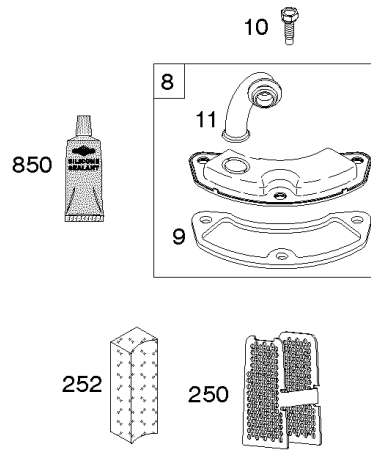

1319 WARNING LABEL

WARNING
Read and follow Operating Instructions before starting engine.
Operate in a well-ventilated area. Do not breathe the exhaust.
Do not touch the engine or exhaust system while it is hot.
Do not touch the engine or exhaust system while it is running.
Do not touch the engine or exhaust system while it is hot.

REQUIRED when replacing parts with warning labels affixed.

1319A WARNING LABEL

REQUIRED when replacing parts with warning labels affixed.

1058 OPERATOR'S MANUAL

1036 EMISSIONS LABEL