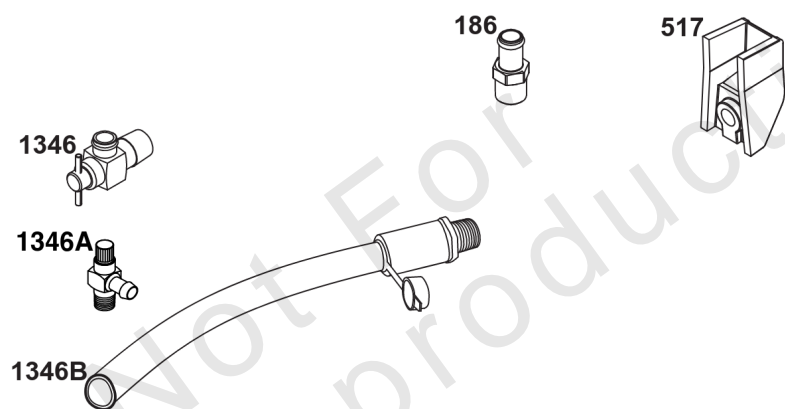

Not For Reproduction

Lubrication

REF NO	PART NO	QTY	DESCRIPTION
186	796532	1	CONNECTOR, Hose -(Threaded Engine Block Connector for EZ-Oil Drain Hose) (Order hose separate)
239	690233	1	SWITCH, Oil Pressure -(2-4 PSI Normally-Closed Switch)
239A	491657S	1	SWITCH, Oil Pressure -(3-5 PSI Normally-Closed Switch)
239B	841281	1	SWITCH, Oil Pressure -(7-10 PSI Normally-Closed Switch)
239C	694115	1	SWITCH, Oil Pressure -(9-13 PSI Normally-Closed Switch)
239D	697049	1	SWITCH, Oil Pressure -(3-6 PSI Normally-Open Switch)
295B	594271	1	ADAPTER, Remote Oil Filter -(Remote Oil Filter Kit)
512	594200	1	HOSE, Oil Drain -(EZ-Oil Drain Hose, 10.5") (Order threaded engine block connector separate)
512	593635	1	HOSE, Oil Drain -(EZ-Oil Drain Hose, 13.75") (Order threaded engine block connector separate)
512B	1723165SM	1	HOSE, Oil Drain, 10-1/2" Long, 3/8-18 Fittings -(10.5")
512C	5048681SM	1	HOSE, OIL DRAIN -(12.5")
517	593633	1	RETAINER, Oil Drain
601	841597	4	CLAMP, Hose
1013	690954	1	NIPPLE, Oil Filter
1346	844802	1	VALVE, Oil Drain Shut Off
1346A	492031	1	VALVE, Oil Drain Shut Off
1346B	5401WEB	1	VALVE, Oil Drain Shut Off -(1/4 Turn Oil Drain Valve with Hose)
1374	796863	1	SEAL, O-Ring
1505	100169		OIL-1QT VANGUARD (CASE) -(1 qt. Bottle)
1505A	100170		OIL-5QT VANGUARD (CASE) -(5 qt. Bottle)