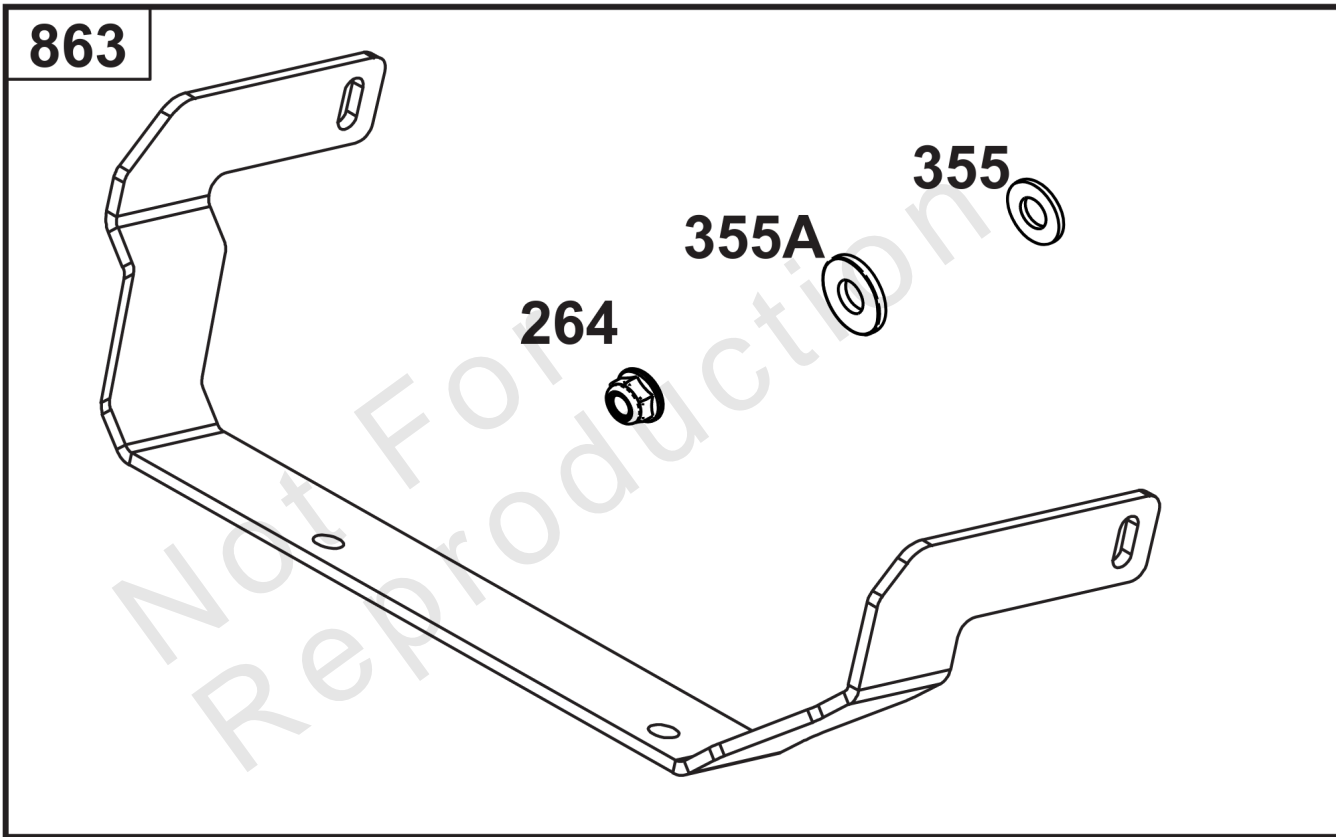

Speed Control

REF NO	PART NO	QTY	DESCRIPTION
265	691024	1	CLAMP, Casing -(Casing Clamp for Hard Casing)
265A	690798	1	CLAMP, Casing -(Casing Clamp for Soft Casing)
267	792629	1	SCREW -(Screw for Casing Clamp)
269	93907	1	WIRE, Control -(Control Wire 100')
271	691028	1	LEVER, Control -(Speed Control Lever Assembly)
271A	692105	1	LEVER, Control -("L" formed end Speed Control Lever Assembly)
271B	692541	1	LEVER, Control -("Z" formed end Speed Control Lever Assembly)
416	595196	1	BRACKET, Throttle Cable -(Casing Clamp for Snap-In Casing)

Not For Reproduction