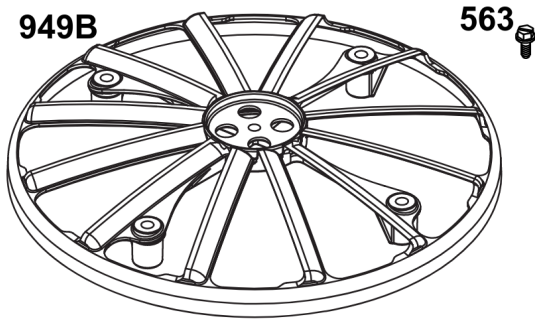

Not For
Reproduction

Flywheel Guards

REF NO	PART NO	QTY	DESCRIPTION
563	799360	1	SCREW -(Debris Screen Guard)
563A	597574	1	SCREW -(Debris Screen Guard)
563B	799359	1	SCREW -(Debris Screen Guard)
949	799357	1	GUARD, Debris Screen -(Static Cover Flywheel) (Requires 4 x 799360 Screw)
949A	797420YP	1	GUARD, Debris Screen -(Static Cover Flywheel High Flow) (Requires 4 x 799360 Screw)
949B	593206	1	GUARD, Debris Screen -(Static Cover Flywheel) (Requires 4 x 799359 Screw)
949C	597573	1	GUARD, Debris Screen -(Wire Static Flywheel Cover) (Requires 4x 597574 Screw) (For Commercial Series)

Not For Reproduction