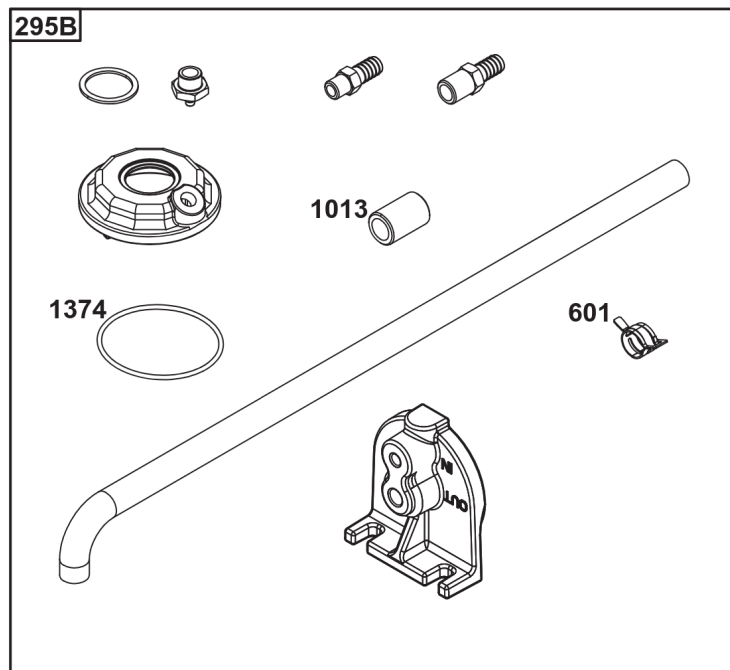

Lubrication

REF NO	PART NO	QTY	DESCRIPTION
186	796532	1	CONNECTOR, Hose -(Threaded Engine Block Connector for EZ-Oil Drain Hose) (Order hose separate)
239	690233	1	SWITCH, Oil Pressure -(2-4 PSI Normally-Closed Switch)
239A	491657S	1	SWITCH, Oil Pressure -(3-5 PSI Normally-Closed Switch)
239B	841281	1	SWITCH, Oil Pressure -(7-10 PSI Normally-Closed Switch)
239C	694115	1	SWITCH, Oil Pressure -(9-13 PSI Normally-Closed Switch)
239D	697049	1	SWITCH, Oil Pressure -(3-6 PSI Normally-Open Switch)
295B	594271	1	ADAPTER, Remote Oil Filter -(Remote Oil Filter Kit)
512	594200	1	HOSE, Oil Drain -(EZ-Oil Drain Hose, 10.5") (Order threaded engine block connector separate)
512	593635	1	HOSE, Oil Drain -(EZ-Oil Drain Hose, 13.75") (Order threaded engine block connector separate)
512B	1723165SM	1	HOSE, Oil Drain, 10-1/2" Long, 3/8-18 Fittings -(10.5")
512C	5048681SM	1	HOSE, OIL DRAIN -(12.5")
517	593633	1	RETAINER, Oil Drain
601	841597	4	CLAMP, Hose
1013	690954	1	NIPPLE, Oil Filter
1346	844802	1	VALVE, Oil Drain Shut Off
1346A	492031	1	VALVE, Oil Drain Shut Off
1346B	5401WEB	1	VALVE, Oil Drain Shut Off -(1/4 Turn Oil Drain Valve with Hose)
1374	796863	1	SEAL, O-Ring
1505	100169		OIL-1QT VANGUARD (CASE) -(1 qt. Bottle)
1505A	100170		OIL-5QT VANGUARD (CASE) -(5 qt. Bottle)