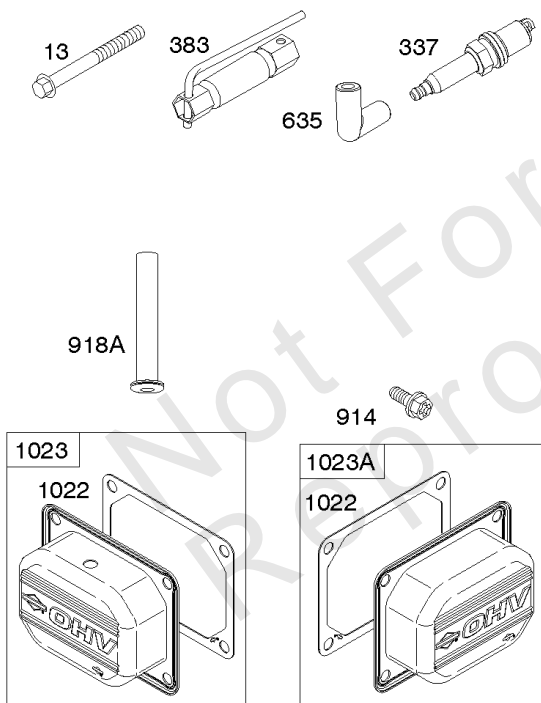

Reproduction

Carburetor, Fuel Supply

REF NO	PART NO	QTY	DESCRIPTION
51A	690949		GASKET, Intake
93	845864		BUSHING, Throttle Shaft
95	690718		SCREW -(Throttle Valve)
98	699721		KIT, Idle Speed
104	694918		PIN, Float Hinge
105	808798		VALVE, Float Needle
108	699723		VALVE, Choke
117	842082		JET, Main -(Standard)
118	842081		JET, Main -(High Altitude)
122	798759		SPACER, Carburetor
125	799511		CARBURETOR
130	796875		VALVE, Throttle
131	796872		KIT, Throttle Shaft
133	699724		FLOAT, Carburetor
135	699729		TUBE, Fuel Transfer
137	690994		GASKET, Float Bowl
141	799112		KIT, Choke Shaft
142	796871		NOZZLE, Carburetor
150	841649		GASKET, Nozzle
163	691001		GASKET, Air Cleaner
186A	799158		CONNECTOR, Hose -(EVAP)
186B	845141		CONNECTOR, Hose -(EVAP)
187	791766		LINE, Fuel -(Cut To Required Length)
217	799771		SPRING, Choke Return
231	690718		SCREW -(Choke Valve)
240	695666		FILTER, Fuel
276	695410		WASHER, Sealing
385	797409		SCREW -(Fuel Pump) (Fuel Pump Mounted To Blower Housing)
387	808656		PUMP, Fuel
418	795912		PLATE, Carburetor Cover
601	691038		CLAMP, Hose
633	690722		SEAL, Choke/Throttle Shaft
672	690234		GASKET, Carburetor Plate
918	799160		HOSE, Vacuum
947	798779		SOLENOID, Fuel
964	799159		CAP, Connector
975	799114		BOWL, Float
987	808183		SEAL, Choke/Throttle Shaft
1124	690988		SEAL, O-Ring -(Fuel Transfer Tube)
1124A	841653		SEAL, O-Ring -(Fuel Transfer Tube)
1126	690991		SCREW -(Fuel Transfer Tube)
1127	695407		SCREW -(Float Bowl) (Float Bowl to Carburetor Body)
1128	690990		SCREW -(Carburetor Nozzle)

Carburetor, Fuel Supply

REF NO	PART NO	QTY	DESCRIPTION
1169	690990		SCREW -(Carburetor Cover Plate)

Not For Reproduction

Cylinder Head, Rocker Arm Cover, Intake Manifold

Mfg. No: 49T777-0002-G1

Cylinder Head, Rocker Arm Cover, Intake Manifold