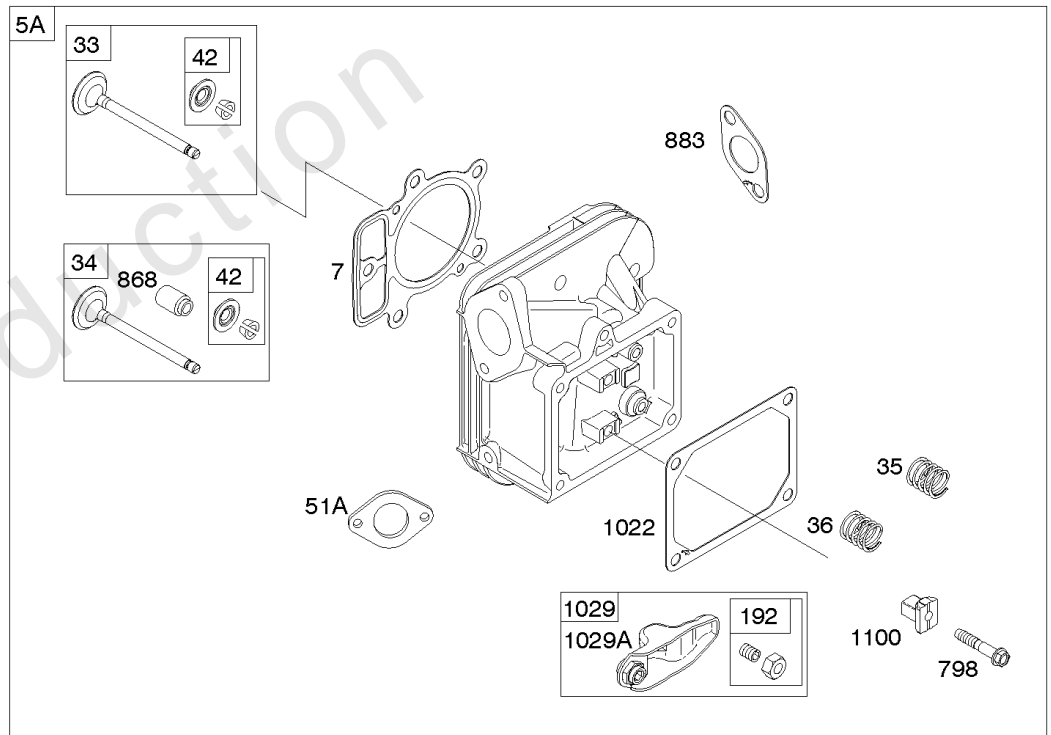

Reproduction

Carburetor, Fuel Supply

REF NO	PART NO	QTY	DESCRIPTION
51A	690949		GASKET, Intake
93	845864		BUSHING, Throttle Shaft
95	690718		SCREW -(Throttle Valve)
98	699721		KIT, Idle Speed
104	694918		PIN, Float Hinge
105	808798		VALVE, Float Needle
108	699723		VALVE, Choke
117	842082		JET, Main -(Standard)
118	842081		JET, Main -(High Altitude)
122	798759		SPACER, Carburetor
125	799511		CARBURETOR
130	796875		VALVE, Throttle
131	796872		KIT, Throttle Shaft
133	699724		FLOAT, Carburetor
135	699729		TUBE, Fuel Transfer
137	690994		GASKET, Float Bowl
141	799112		KIT, Choke Shaft
142	796871		NOZZLE, Carburetor
150	841649		GASKET, Nozzle
163	691001		GASKET, Air Cleaner
186A	799158		CONNECTOR, Hose -(EVAP)
186B	845141		CONNECTOR, Hose -(EVAP)
187	791766		LINE, Fuel -(Cut To Required Length)
217	799771		SPRING, Choke Return
231	690718		SCREW -(Choke Valve)
240	695666		FILTER, Fuel
276	695410		WASHER, Sealing
385	797409		SCREW -(Fuel Pump) (Fuel Pump Mounted To Blower Housing)
387	808656		PUMP, Fuel
418	795912		PLATE, Carburetor Cover
601	691038		CLAMP, Hose
633	690722		SEAL, Choke/Throttle Shaft
672	690234		GASKET, Carburetor Plate
918	799160		HOSE, Vacuum
947	798779		SOLENOID, Fuel
964	799159		CAP, Connector
975	799114		BOWL, Float
987	808183		SEAL, Choke/Throttle Shaft
1124	690988		SEAL, O-Ring -(Fuel Transfer Tube)
1124A	841653		SEAL, O-Ring -(Fuel Transfer Tube)
1126	690991		SCREW -(Fuel Transfer Tube)
1127	695407		SCREW -(Float Bowl) (Float Bowl to Carburetor Body)
1128	690990		SCREW -(Carburetor Nozzle)

Carburetor, Fuel Supply

REF NO	PART NO	QTY	DESCRIPTION
1169	690990		SCREW -(Carburetor Cover Plate)

Not For Reproduction

Cylinder Head, Rocker Arm Cover, Intake Manifold

Mfg. No: 49T777-0002-G1

Cylinder Head, Rocker Arm Cover, Intake Manifold