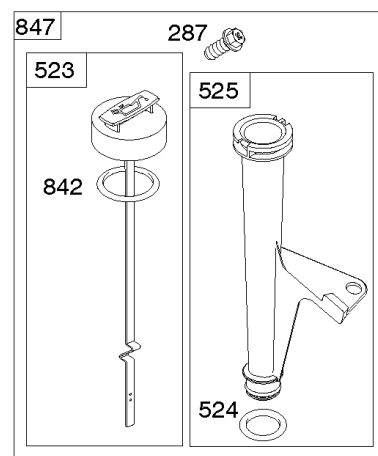

REF NO	PART NO	QTY	DESCRIPTION
1058	279348TRI		MANUAL, Operator's
1319	794467		LABEL, Warning
1319A	797669		LABEL, Warning

Not For Reproduction

ECU Module

REF NO	PART NO	QTY	DESCRIPTION
318	691127		SCREW -(Mounting Bracket)
318A	792629		SCREW -(Mounting Bracket) (Electronic Choke Module To Mounting Bracket)
493	797176		BRACKET, Mounting -(Electronic Choke)
640	796913		WIRE ASSEMBLY -(Thermistor)
1436	799108		MOTOR, Stepper/Bracket
1437	699891		SCREW -(Stepper/Bracket Motor)
1438	796352S		MODULE, Electronic Choke
1439	794904		SCREW -(Thermistor Wire Assembly)

Not For Reproduction

Engine Sump, Lubrication, Oil Cooler

REF NO	PART NO	QTY	DESCRIPTION
4	797502		SUMP, Engine
12	591911		GASKET, Crankcase
15	690946		PLUG, Oil Drain
20	795387		SEAL, Oil -(PTO Side)
22	694966		SCREW -(Crankcase Cover/Sump)
186	796532		CONNECTOR, Hose -(Oil Drain)
219	793338		GEAR, Governor
220	799772		WASHER -(Governor Gear)
221	841026		CUP, Governor
239	697049		SWITCH, Oil Pressure
287	697820		SCREW -(Dipstick Tube)
305	691005		SCREW -(Blower Housing)
400	796862		COOLER, Oil
404	690442		WASHER -(Governor Crank)
415	794903		PLUG -(Sump)
448	799103		BRACKET, Oil Cooler
512	796530		HOSE, Oil Drain
523	691036		DIPSTICK
524	691032		SEAL, O-Ring
525	691037		TUBE, Dipstick
552	796638		BUSHING, Governor Crank
552A	690553		BUSHING, Governor Crank
601A	841597		CLAMP, Hose
615	698290		RETAINER, Governor Shaft
616	691045		CRANK, Governor
691	790574		SEAL, Governor Shaft
742	690328		RETAINER, E Ring
750	796208		SCREW -(Oil Pump Cover)
829	799104		HOSE, Oil Cooler -(Oil Cooler Hose)
842	691031		SEAL, O-Ring -(Dipstick Tube)
847	499602		DIPSTICK/TUBE ASSEMBLY
943	796222		SEAL, O-Ring -(Oil Pump Cover)
965	796221		COVER, Oil Pump
1017	796214		SCREEN, Oil Pump
1024	794644		PUMP-OIL
1027	795890		FILTER, Oil -(Yellow)
1028	796864		ADAPTER, Oil Filter
1366	799131		DIVERTER, Oil Cooler
1373	695629		SCREW -(Oil Cooler Bracket)
1373A	799105		SCREW -(Oil Cooler Bracket)