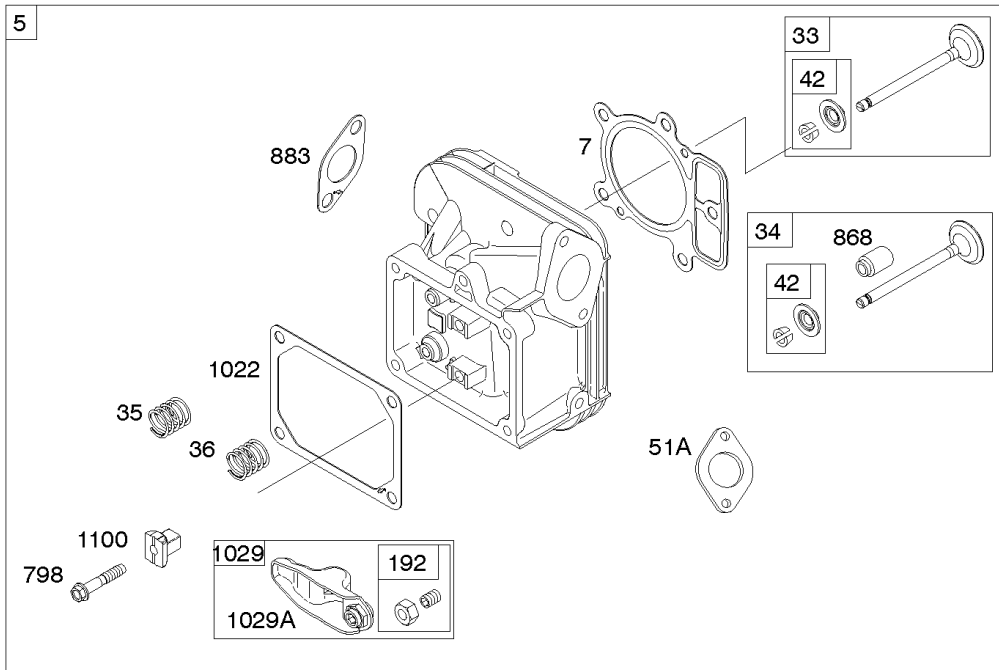

Reproduction

Carburetor, Fuel Supply

REF NO	PART NO	QTY	DESCRIPTION
51A	690949		GASKET, Intake
93	845864		BUSHING, Throttle Shaft
95	690718		SCREW -(Throttle Valve)
98	699721		KIT, Idle Speed
104	694918		PIN, Float Hinge
105	808798		VALVE, Float Needle
108	699723		VALVE, Choke
117	842082		JET, Main -(Standard)
118	842081		JET, Main -(High Altitude)
122	798759		SPACER, Carburetor
125	799511		CARBURETOR
130	796875		VALVE, Throttle
131	796872		KIT, Throttle Shaft
133	699724		FLOAT, Carburetor
135	699729		TUBE, Fuel Transfer
137	690994		GASKET, Float Bowl
141	799112		KIT, Choke Shaft
142	796871		NOZZLE, Carburetor
150	841649		GASKET, Nozzle
163	691001		GASKET, Air Cleaner
186A	799158		CONNECTOR, Hose -(EVAP)
186B	845141		CONNECTOR, Hose -(EVAP)
187	791766		LINE, Fuel -(Cut To Required Length)
217	799771		SPRING, Choke Return
231	690718		SCREW -(Choke Valve)
240	695666		FILTER, Fuel
276	695410		WASHER, Sealing
385	797409		SCREW -(Fuel Pump) (Fuel Pump Mounted To Blower Housing)
387	808656		PUMP, Fuel
418	795912		PLATE, Carburetor Cover
601	691038		CLAMP, Hose
633	690722		SEAL, Choke/Throttle Shaft
672	690234		GASKET, Carburetor Plate
918	799160		HOSE, Vacuum
947	798779		SOLENOID, Fuel
964	799159		CAP, Connector
975	799114		BOWL, Float
987	808183		SEAL, Choke/Throttle Shaft
1124	690988		SEAL, O-Ring -(Fuel Transfer Tube)
1124A	841653		SEAL, O-Ring -(Fuel Transfer Tube)
1126	690991		SCREW -(Fuel Transfer Tube)
1127	695407		SCREW -(Float Bowl) (Float Bowl to Carburetor Body)
1128	690990		SCREW -(Carburetor Nozzle)

Carburetor, Fuel Supply

REF NO	PART NO	QTY	DESCRIPTION
1169	690990		SCREW -(Carburetor Cover Plate)

Not For Reproduction

Cylinder Head, Rocker Arm Cover, Intake Manifold

Mfg. No: 49T777-0002-G1

Cylinder Head, Rocker Arm Cover, Intake Manifold