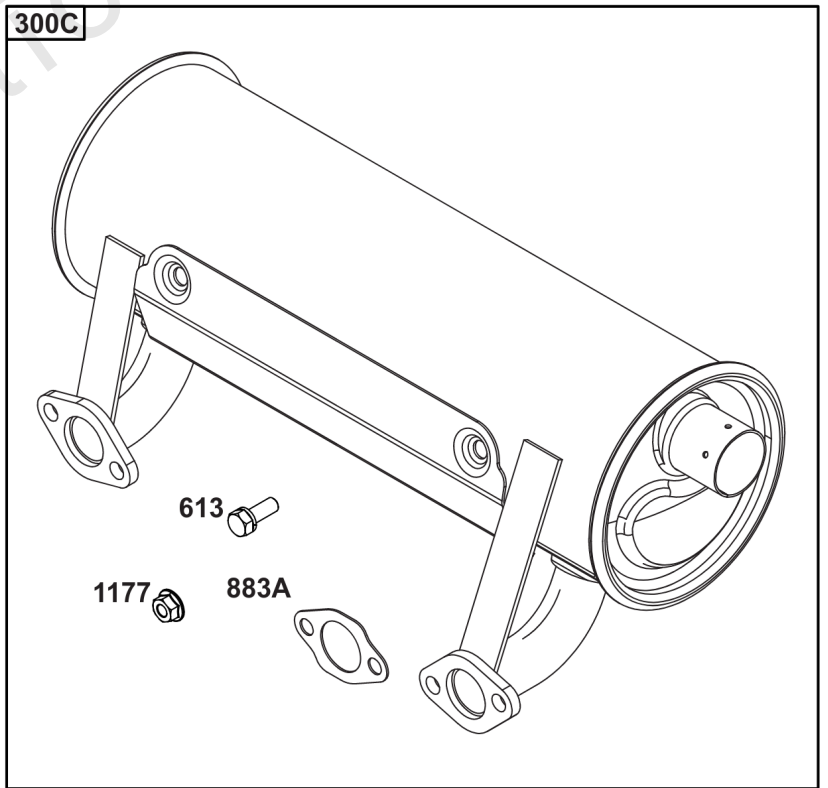

Engine Mounted Below Deck Mufflers

REF NO	PART NO	QTY	DESCRIPTION
300	594584	1	KIT-MUFFLER/GUARD -(Oil Filter Side Outlet) (Engine Supported) (O2 Sensor Port)
300A	593877	1	MUFFLER -(Starter Side Outlet) (Engine Supported) (O2 Sensor Port)
300B	594583	1	MUFFLER -(Starter Side Outlet) (Engine Supported) (No O2 Sensor Port)
300C	692120	1	MUFFLER -(Starter Side Outlet) (No O2 Sensor Port)
415	596859	1	PLUG -(O2 Sensor Port)
613	690341	4	SCREW -(Muffler)
613A	690363	4	SCREW -(Muffler)
883	594365	2	GASKET, Exhaust
883A	690970	2	GASKET, Exhaust
1177	690941	4	NUT -(Muffler)

Not For Reproduction