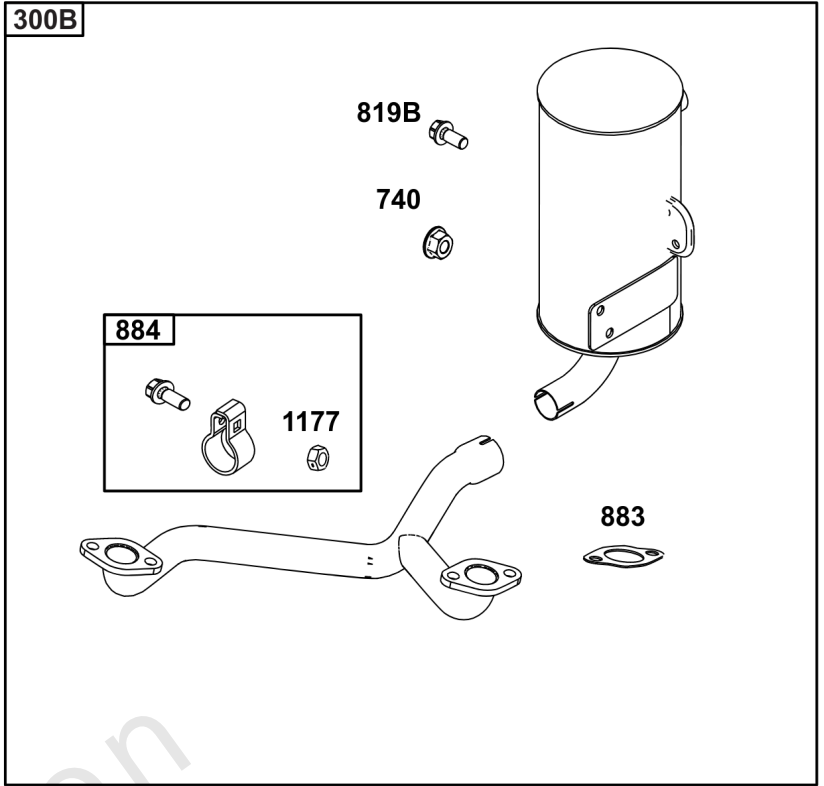

Exhaust/Muffler Configurations

REF NO	PART NO	QTY	DESCRIPTION
300A	771127	1	MUFFLER -(Oil Filter Side Outlet)(Commercial & Professional Series)
300B	771128	1	MUFFLER -(Starter Side Outlet)(Commercial & Professional Series)
300C	595822	1	MUFFLER -(Starter Side Outlet)(Commercial & Professional Series)
300D	84003680	1	MUFFLER -(Oil Filter Side Outlet) (Commercial & Professional Series)(Vanguard 810 & 810 EFI) (Compatible with 593868 Spark Arrester, 593885 Spark Arrester with Deflector.) (Equipped with plug for blocking off O2 sensor port for non EFI engines.)
437	690341	4	SCREW -(Exhaust Manifold)
740	704067	2	NUT, HEX FLNG,5/16-18 -(Muffler Bracket)
819	592604	2	SCREW -(Muffler Bracket)
819A	695629	4	SCREW -(Muffler Bracket)
819B	692062	2	SCREW -(Muffler Bracket)
883	594365	2	GASKET, Exhaust
884	691956	1	CLAMP, Muffler
1176	690941	4	NUT -(Exhaust Manifold)
1177	793859	1	NUT -(Muffler)