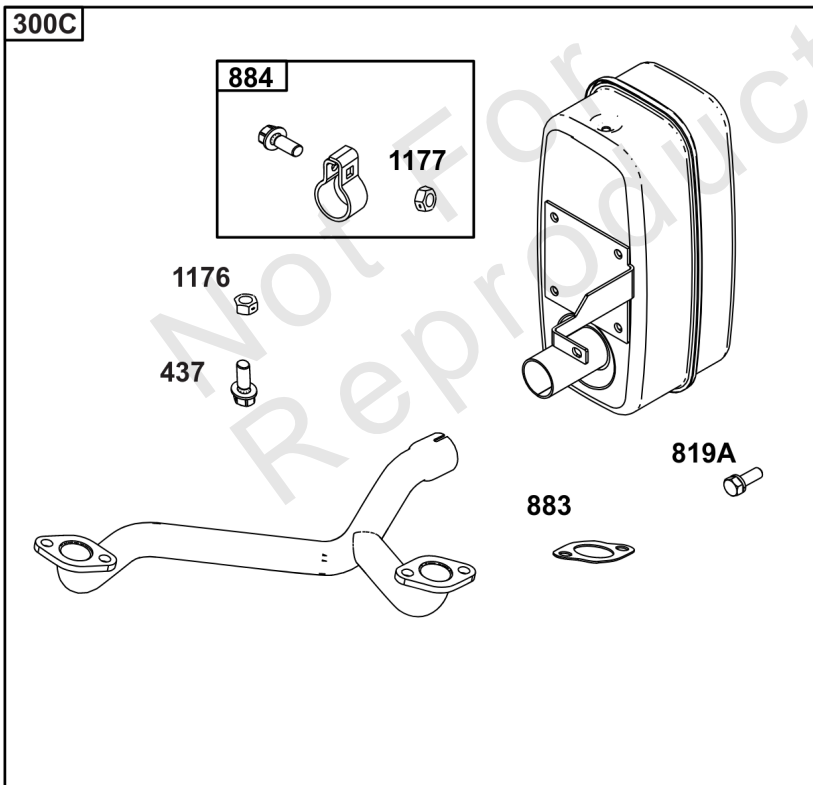

Exhaust/Muffler Configurations

REF NO	PART NO	QTY	DESCRIPTION
300A	771127	1	MUFFLER -(Oil Filter Side Outlet)(Commercial & Professional Series)
300B	771128	1	MUFFLER -(Starter Side Outlet)(Commercial & Professional Series)
300C	595822	1	MUFFLER -(Starter Side Outlet)(Commercial & Professional Series)
300D	84003680	1	MUFFLER -(Oil Filter Side Outlet) (Commercial & Professional Series)(Vanguard 810 & 810 EFI) (Compatible with 593868 Spark Arrester, 593885 Spark Arrester with Deflector.) (Equipped with plug for blocking off O2 sensor port for non EFI engines.)
437	690341	4	SCREW -(Exhaust Manifold)
740	704067	2	NUT, HEX FLNG,5/16-18 -(Muffler Bracket)
819	592604	2	SCREW -(Muffler Bracket)
819A	695629	4	SCREW -(Muffler Bracket)
819B	692062	2	SCREW -(Muffler Bracket)
883	594365	2	GASKET, Exhaust
884	691956	1	CLAMP, Muffler
1176	690941	4	NUT -(Exhaust Manifold)
1177	793859	1	NUT -(Muffler)