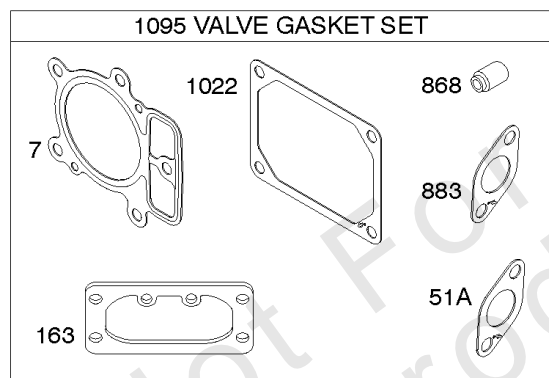

Not For Reproduction

Engine/Valve Gasket Set, Carburetor Overhaul Kit

REF NO	PART NO	QTY	DESCRIPTION
3	391086S		SEAL, Oil -(Magneto Side)
7	796851		GASKET, Cylinder Head
9	690937		GASKET, Breather
12	591911		GASKET, Crankcase
20	795387		SEAL, Oil -(PTO Side)
51	796876		GASKET, Intake
51A	690949		GASKET, Intake
104	694918		PIN, Float Hinge
105	808798		VALVE, Float Needle
121	799132		KIT, Carburetor Overhaul
122	798759		SPACER, Carburetor
137	690994		GASKET, Float Bowl
150	841649		GASKET, Nozzle
163	691001		GASKET, Air Cleaner
276	695410		WASHER, Sealing
358	799117		GASKET SET, Engine
524	691032		SEAL, O-Ring
633	690722		SEAL, Choke/Throttle Shaft
672	690234		GASKET, Carburetor Plate
691	790574		SEAL, Governor Shaft
842	691031		SEAL, O-Ring -(Dipstick Tube)
868	690968		SEAL, Valve
883	690970		GASKET, Exhaust
943	796222		SEAL, O-Ring -(Oil Pump Cover)
987	808183		SEAL, Choke/Throttle Shaft
1022	690971		GASKET, Rocker Cover
1095	694013		GASKET SET, Valve
1124	690988		SEAL, O-Ring -(Fuel Transfer Tube)
1124A	841653		SEAL, O-Ring -(Fuel Transfer Tube)