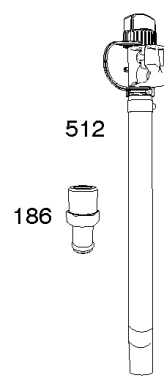

Engine Sump, Lubrication, Oil Cooler

REF NO	PART NO	QTY	DESCRIPTION
4	797502		SUMP, Engine
12	591911		GASKET, Crankcase
15	690946		PLUG, Oil Drain
20	795387		SEAL, Oil -(PTO Side)
22	694966		SCREW -(Crankcase Cover/Sump)
186	796532		CONNECTOR, Hose -(Oil Drain)
219	793338		GEAR, Governor
220	799772		WASHER -(Governor Gear)
221	841026		CUP, Governor
239	697049		SWITCH, Oil Pressure
287	697820		SCREW -(Dipstick Tube)
305	691005		SCREW -(Blower Housing)
400	796862		COOLER, Oil
404	690442		WASHER -(Governor Crank)
415	794903		PLUG -(Sump)
448	799103		BRACKET, Oil Cooler
512	796530		HOSE, Oil Drain
523	691036		DIPSTICK
524	691032		SEAL, O-Ring
525	691037		TUBE, Dipstick
552	796638		BUSHING, Governor Crank
552A	690553		BUSHING, Governor Crank
601A	841597		CLAMP, Hose
615	698290		RETAINER, Governor Shaft
616	691045		CRANK, Governor
691	790574		SEAL, Governor Shaft
742	690328		RETAINER, E Ring
750	796208		SCREW -(Oil Pump Cover)
829	799104		HOSE, Oil Cooler -(Oil Cooler Hose)
842	691031		SEAL, O-Ring -(Dipstick Tube)
847	499602		DIPSTICK/TUBE ASSEMBLY
943	796222		SEAL, O-Ring -(Oil Pump Cover)
965	796221		COVER, Oil Pump
1017	796214		SCREEN, Oil Pump
1024	794644		PUMP-OIL
1027	795890		FILTER, Oil -(Yellow)
1028	796864		ADAPTER, Oil Filter
1366	799131		DIVERTER, Oil Cooler
1373	695629		SCREW -(Oil Cooler Bracket)
1373A	799105		SCREW -(Oil Cooler Bracket)