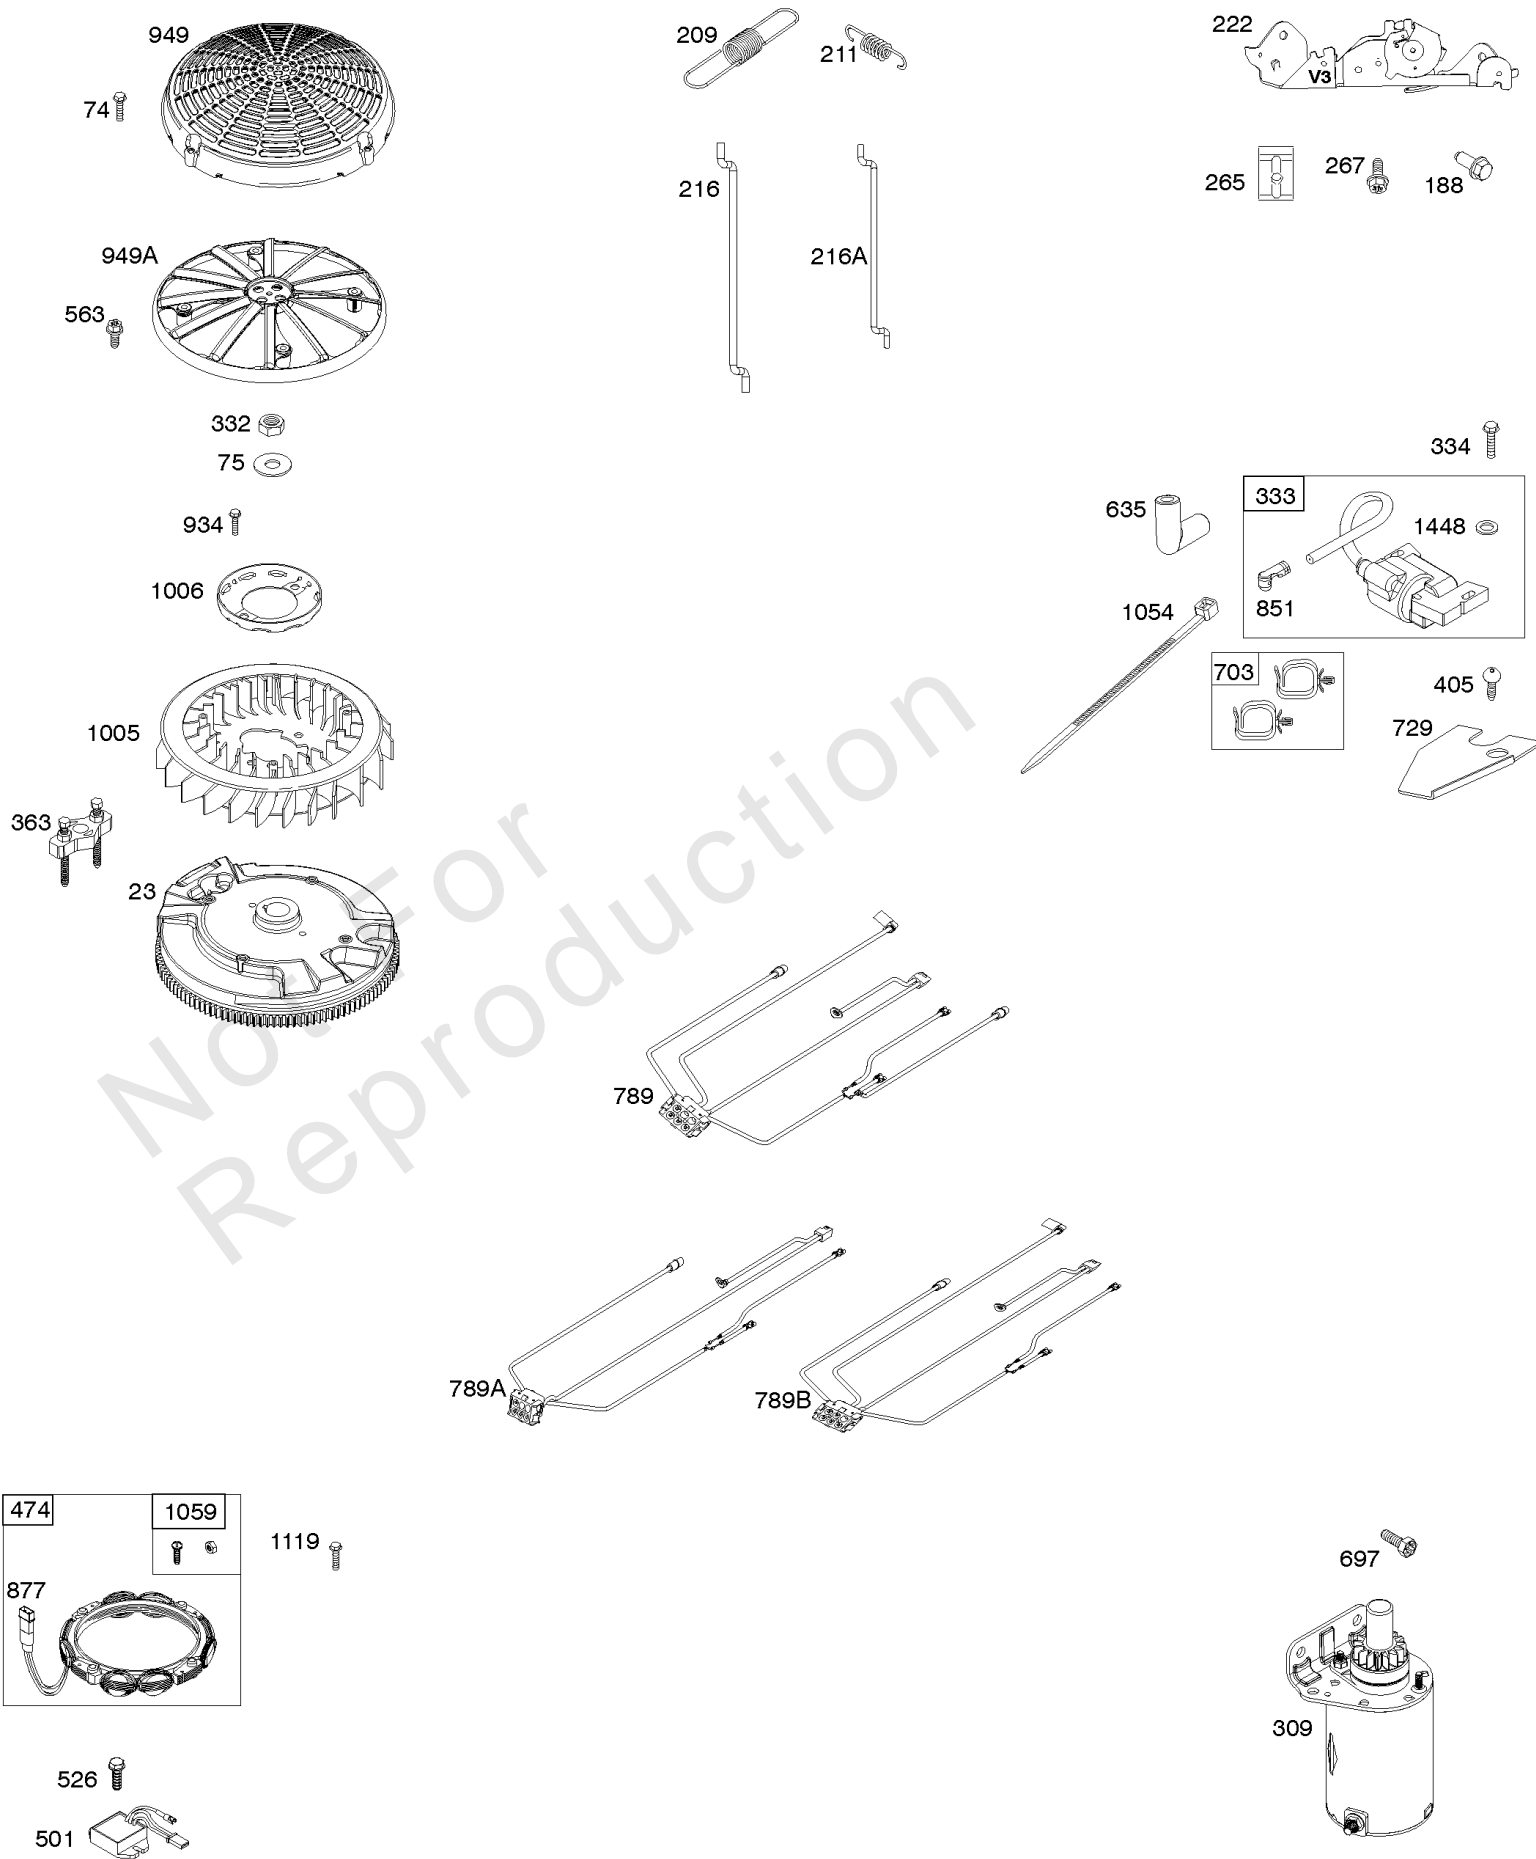

Parts Manual

Mfg. No: 49T777-0002-G1

Model Components	Page
Blower Housing, Air Cleaner.	4
Carburetor, Fuel Supply.	6
Cylinder Head, Rocker Arm Cover, Intake Manifold.	10
Cylinder, Crankshaft, Camshaft, Air Guides.	14
ECU Module.	18
Engine Sump, Lubrication, Oil Cooler.	20
Engine/Valve Gasket Set, Carburetor Overhaul Kit.	24
Flywheel, Controls, Wire Harness, Alternator, Starter.	26
Replacement Engine - US & Canada.	28
Model 40, 44 & 49 Engine Accessories Catalog.	29
Maintenance Kits.	30
Engine Mounted Below Deck Mufflers.	32
Engine Mounted Above Deck Mufflers.	34
Spark Arrester/Deflector.	36
Lubrication.	38
Implement Mounted Above Deck Mufflers.	40
Exhaust/Muffler Configurations.	42
Electrical.	44
Flywheel Guards.	46
Speed Control.	48
Muffler Mounting Hardware.	50

REF NO	PART NO	QTY	DESCRIPTION
3	391086S		SEAL, Oil -(Magneto Side)
7	796851		GASKET, Cylinder Head
9	690937		GASKET, Breather
12	591911		GASKET, Crankcase
20	795387		SEAL, Oil -(PTO Side)
51	796876		GASKET, Intake
51A	690949		GASKET, Intake
104	694918		PIN, Float Hinge
105	808798		VALVE, Float Needle
121	799132		KIT, Carburetor Overhaul
122	798759		SPACER, Carburetor
137	690994		GASKET, Float Bowl
150	841649		GASKET, Nozzle
163	691001		GASKET, Air Cleaner
276	695410		WASHER, Sealing
358	799117		GASKET SET, Engine
524	691032		SEAL, O-Ring
633	690722		SEAL, Choke/Throttle Shaft
672	690234		GASKET, Carburetor Plate
691	790574		SEAL, Governor Shaft
842	691031		SEAL, O-Ring -(Dipstick Tube)
868	690968		SEAL, Valve
883	690970		GASKET, Exhaust
943	796222		SEAL, O-Ring -(Oil Pump Cover)
987	808183		SEAL, Choke/Throttle Shaft
1022	690971		GASKET, Rocker Cover
1095	694013		GASKET SET, Valve
1124	690988		SEAL, O-Ring -(Fuel Transfer Tube)
1124A	841653		SEAL, O-Ring -(Fuel Transfer Tube)