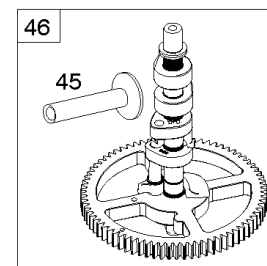

1319 WARNING LABEL

WARNING
Read and follow Operating Instructions before starting engine.
Operate in a well-ventilated area. Do not breathe the exhaust.
Do not touch the engine or exhaust system while it is hot.
Do not touch the engine or exhaust system while it is running.
Do not touch the engine or exhaust system while it is hot.

REQUIRED when replacing parts with warning labels affixed.

1319A WARNING LABEL

REQUIRED when replacing parts with warning labels affixed.

1058 OPERATOR'S MANUAL

1036 EMISSIONS LABEL