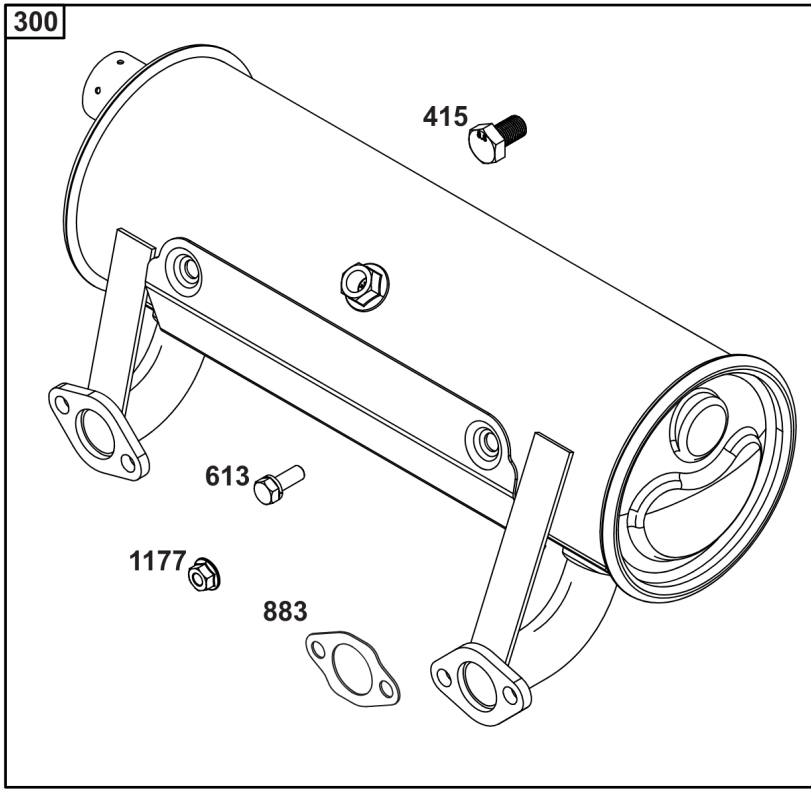

Engine Mounted Below Deck Mufflers

REF NO	PART NO	QTY	DESCRIPTION
300	594584	1	KIT-MUFFLER/GUARD -(Oil Filter Side Outlet) (Engine Supported) (O2 Sensor Port)
300A	593877	1	MUFFLER -(Starter Side Outlet) (Engine Supported) (O2 Sensor Port)
300B	594583	1	MUFFLER -(Starter Side Outlet) (Engine Supported) (No O2 Sensor Port)
300C	692120	1	MUFFLER -(Starter Side Outlet) (No O2 Sensor Port)
415	596859	1	PLUG -(O2 Sensor Port)
613	690341	4	SCREW -(Muffler)
613A	690363	4	SCREW -(Muffler)
883	594365	2	GASKET, Exhaust
883A	690970	2	GASKET, Exhaust
1177	690941	4	NUT -(Muffler)

Not For Reproduction