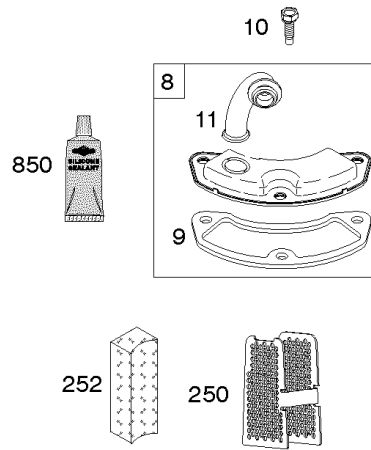

REQUIRED when replacing parts with warning labels affixed.

1319A WARNING LABEL

REQUIRED when replacing parts with warning labels affixed.

1058 OPERATOR'S MANUAL

1036 EMISSIONS LABEL

Cylinder, Crankshaft, Camshaft, Air Guides

REF NO	PART NO	QTY	DESCRIPTION
1	591696		CYLINDER ASSEMBLY
2	797673		KIT, Bushing/Seal -(Magneto Side)
3	391086S		SEAL, Oil -(Magneto Side)
8	792185		BREATHER ASSEMBLY
9	690937		GASKET, Breather
10	691108		SCREW -(Breather Assembly)
11	792184		TUBE-BREATHER
16	796855		CRANKSHAFT
24	796335		KEY, Flywheel
25	796909		PISTON ASSEMBLY -(Standard)
25	796910		PISTON ASSEMBLY -(.020 Oversize)
26	796911		SET, Ring -(Standard)
26	796912		SET, Ring -(.020 Oversize)
27	690975		LOCK, Piston Pin
28	696581		PIN, Piston -(Standard)
29	796209		ROD, Connecting
32	690976		SCREW -(Connecting Rod)
45	690977		TAPPET, Valve
46	797242		CAMSHAFT
212	695238		LINK, Throttle
227	798856		LEVER, Governor Control
250	690957		RETAINER, Breather
252	794389		COLLECTOR-OIL
306	796852		SHIELD-CYLINDER -(Cylinder #1)
306A	591666		SHIELD-CYLINDER -(Cylinder #2)
307	691003		SCREW -(Cylinder Shield)
307A	691108		SCREW -(Cylinder Shield)
377	690979		KEY, Woodruff
405	697820		SCREW -(Back Plate)
447	691003		SCREW -(Air Guide Cover)
505	691029		NUT -(Governor Control Lever)
562	690311		BOLT -(Governor Control Lever)
573	790444		PLATE, Back
718	690959		PIN, Locating
741	690980		GEAR, Timing
850	100106		SEALANT, Liquid
865	591667		COVER, Air Guide -(Valley)
1036	----		Label-Emissions -(Available From A Briggs & Stratton Authorized Dealer)