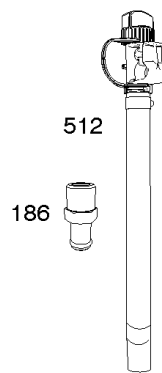

Engine Sump, Lubrication, Oil Cooler

REF NO	PART NO	QTY	DESCRIPTION
4	797502		SUMP, Engine
12	591911		GASKET, Crankcase
15	690946		PLUG, Oil Drain
20	795387		SEAL, Oil -(PTO Side)
22	694966		SCREW -(Crankcase Cover/Sump)
186	796532		CONNECTOR, Hose -(Oil Drain)
219	793338		GEAR, Governor
220	799772		WASHER -(Governor Gear)
221	841026		CUP, Governor
239	697049		SWITCH, Oil Pressure
287	697820		SCREW -(Dipstick Tube)
305	691005		SCREW -(Blower Housing)
400	796862		COOLER, Oil
404	690442		WASHER -(Governor Crank)
415	794903		PLUG -(Sump)
448	799103		BRACKET, Oil Cooler
512	796530		HOSE, Oil Drain
523	691036		DIPSTICK
524	691032		SEAL, O-Ring
525	691037		TUBE, Dipstick
552	796638		BUSHING, Governor Crank
552A	690553		BUSHING, Governor Crank
601A	841597		CLAMP, Hose
615	698290		RETAINER, Governor Shaft
616	691045		CRANK, Governor
691	790574		SEAL, Governor Shaft
742	690328		RETAINER, E Ring
750	796208		SCREW -(Oil Pump Cover)
829	799104		HOSE, Oil Cooler -(Oil Cooler Hose)
842	691031		SEAL, O-Ring -(Dipstick Tube)
847	499602		DIPSTICK/TUBE ASSEMBLY
943	796222		SEAL, O-Ring -(Oil Pump Cover)
965	796221		COVER, Oil Pump
1017	796214		SCREEN, Oil Pump
1024	794644		PUMP-OIL
1027	795890		FILTER, Oil -(Yellow)
1028	796864		ADAPTER, Oil Filter
1366	799131		DIVERTER, Oil Cooler
1373	695629		SCREW -(Oil Cooler Bracket)
1373A	799105		SCREW -(Oil Cooler Bracket)