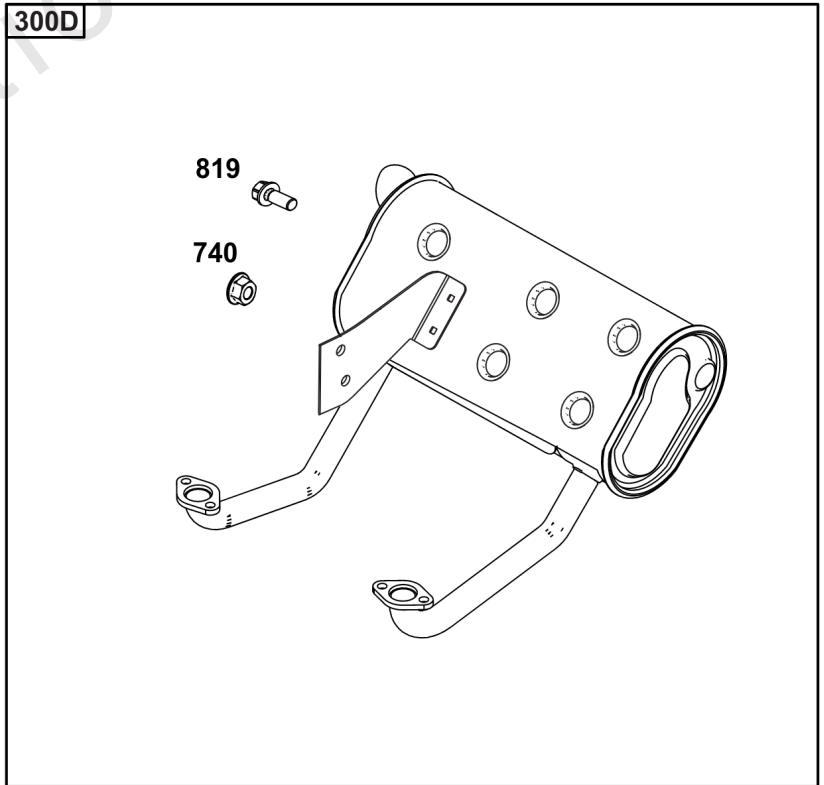

Exhaust/Muffler Configurations

REF NO	PART NO	QTY	DESCRIPTION
300A	771127	1	MUFFLER -(Oil Filter Side Outlet)(Commercial & Professional Series)
300B	771128	1	MUFFLER -(Starter Side Outlet)(Commercial & Professional Series)
300C	595822	1	MUFFLER -(Starter Side Outlet)(Commercial & Professional Series)
300D	84003680	1	MUFFLER -(Oil Filter Side Outlet) (Commercial & Professional Series)(Vanguard 810 & 810 EFI) (Compatible with 593868 Spark Arrester, 593885 Spark Arrester with Deflector.) (Equipped with plug for blocking off O2 sensor port for non EFI engines.)
437	690341	4	SCREW -(Exhaust Manifold)
740	704067	2	NUT, HEX FLNG,5/16-18 -(Muffler Bracket)
819	592604	2	SCREW -(Muffler Bracket)
819A	695629	4	SCREW -(Muffler Bracket)
819B	692062	2	SCREW -(Muffler Bracket)
883	594365	2	GASKET, Exhaust
884	691956	1	CLAMP, Muffler
1176	690941	4	NUT -(Exhaust Manifold)
1177	793859	1	NUT -(Muffler)