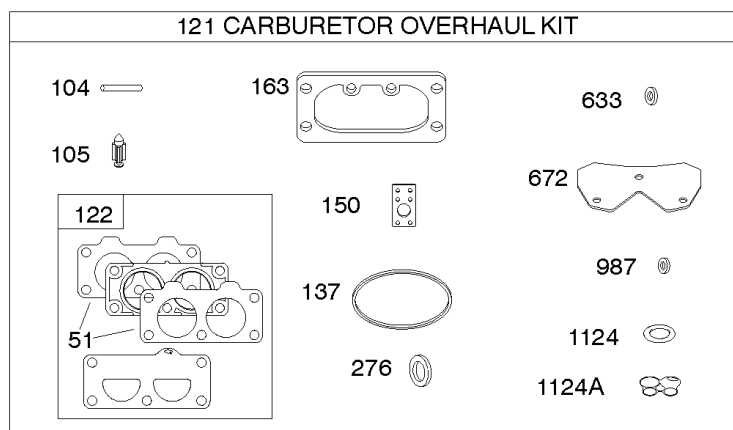

Not For Reproduction

Engine/Valve Gasket Set, Carburetor Overhaul Kit

REF NO	PART NO	QTY	DESCRIPTION
3	391086S		SEAL, Oil -(Magneto Side)
7	796851		GASKET, Cylinder Head
9	690937		GASKET, Breather
12	591911		GASKET, Crankcase
20	795387		SEAL, Oil -(PTO Side)
51	796876		GASKET, Intake
51A	690949		GASKET, Intake
104	694918		PIN, Float Hinge
105	808798		VALVE, Float Needle
121	799132		KIT, Carburetor Overhaul
122	798759		SPACER, Carburetor
137	690994		GASKET, Float Bowl
150	841649		GASKET, Nozzle
163	691001		GASKET, Air Cleaner
276	695410		WASHER, Sealing
358	799117		GASKET SET, Engine
524	691032		SEAL, O-Ring
633	690722		SEAL, Choke/Throttle Shaft
672	690234		GASKET, Carburetor Plate
691	790574		SEAL, Governor Shaft
842	691031		SEAL, O-Ring -(Dipstick Tube)
868	690968		SEAL, Valve
883	690970		GASKET, Exhaust
943	796222		SEAL, O-Ring -(Oil Pump Cover)
987	808183		SEAL, Choke/Throttle Shaft
1022	690971		GASKET, Rocker Cover
1095	694013		GASKET SET, Valve
1124	690988		SEAL, O-Ring -(Fuel Transfer Tube)
1124A	841653		SEAL, O-Ring -(Fuel Transfer Tube)