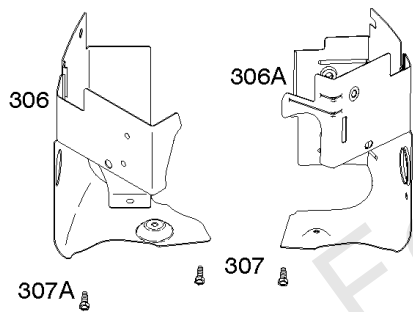

REF NO	PART NO	QTY	DESCRIPTION
1	591696		CYLINDER ASSEMBLY
2	797673		KIT, Bushing/Seal -(Magneto Side)
3	391086S		SEAL, Oil -(Magneto Side)
8	792185		BREATHER ASSEMBLY
9	690937		GASKET, Breather
10	691108		SCREW -(Breather Assembly)
11	792184		TUBE-BREATHER
16	796855		CRANKSHAFT
24	796335		KEY, Flywheel
25	796909		PISTON ASSEMBLY -(Standard)
25	796910		PISTON ASSEMBLY -(.020 Oversize)
26	796911		SET, Ring -(Standard)
26	796912		SET, Ring -(.020 Oversize)
27	690975		LOCK, Piston Pin
28	696581		PIN, Piston -(Standard)
29	796209		ROD, Connecting
32	690976		SCREW -(Connecting Rod)
45	690977		TAPPET, Valve
46	797242		CAMSHAFT
212	695238		LINK, Throttle
227	798856		LEVER, Governor Control
250	690957		RETAINER, Breather
252	794389		COLLECTOR-OIL
306	796852		SHIELD-CYLINDER -(Cylinder #1)
306A	591666		SHIELD-CYLINDER -(Cylinder #2)
307	691003		SCREW -(Cylinder Shield)
307A	691108		SCREW -(Cylinder Shield)
377	690979		KEY, Woodruff
405	697820		SCREW -(Back Plate)
447	691003		SCREW -(Air Guide Cover)
505	691029		NUT -(Governor Control Lever)
562	690311		BOLT -(Governor Control Lever)
573	790444		PLATE, Back
718	690959		PIN, Locating
741	690980		GEAR, Timing
850	100106		SEALANT, Liquid
865	591667		COVER, Air Guide -(Valley)
1036	----		Label-Emissions -(Available From A Briggs & Stratton Authorized Dealer)

REQUIRED when replacing parts with warning labels affixed.

1319A WARNING LABEL

REQUIRED when replacing parts with warning labels affixed.

1058 OPERATOR'S MANUAL

1036 EMISSIONS LABEL

Cylinder, Crankshaft, Camshaft, Air Guides