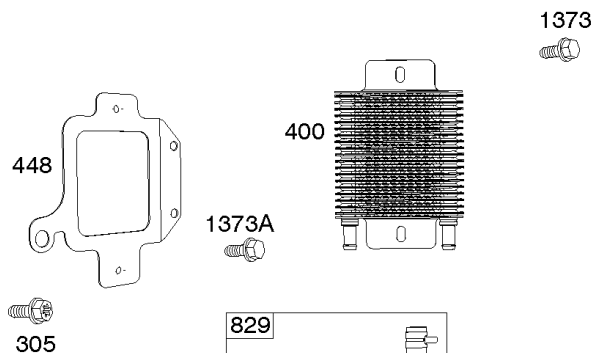

Engine Sump, Lubrication, Oil Cooler

REF NO	PART NO	QTY	DESCRIPTION
4	797502		SUMP, Engine
12	591911		GASKET, Crankcase
15	690946		PLUG, Oil Drain
20	795387		SEAL, Oil -(PTO Side)
22	694966		SCREW -(Crankcase Cover/Sump)
186	796532		CONNECTOR, Hose -(Oil Drain)
219	793338		GEAR, Governor
220	799772		WASHER -(Governor Gear)
221	841026		CUP, Governor
239	697049		SWITCH, Oil Pressure
287	697820		SCREW -(Dipstick Tube)
305	691005		SCREW -(Blower Housing)
400	796862		COOLER, Oil
404	690442		WASHER -(Governor Crank)
415	794903		PLUG -(Sump)
448	799103		BRACKET, Oil Cooler
512	796530		HOSE, Oil Drain
523	691036		DIPSTICK
524	691032		SEAL, O-Ring
525	691037		TUBE, Dipstick
552	796638		BUSHING, Governor Crank
552A	690553		BUSHING, Governor Crank
601A	841597		CLAMP, Hose
615	698290		RETAINER, Governor Shaft
616	691045		CRANK, Governor
691	790574		SEAL, Governor Shaft
742	690328		RETAINER, E Ring
750	796208		SCREW -(Oil Pump Cover)
829	799104		HOSE, Oil Cooler -(Oil Cooler Hose)
842	691031		SEAL, O-Ring -(Dipstick Tube)
847	499602		DIPSTICK/TUBE ASSEMBLY
943	796222		SEAL, O-Ring -(Oil Pump Cover)
965	796221		COVER, Oil Pump
1017	796214		SCREEN, Oil Pump
1024	794644		PUMP-OIL
1027	795890		FILTER, Oil -(Yellow)
1028	796864		ADAPTER, Oil Filter
1366	799131		DIVERTER, Oil Cooler
1373	695629		SCREW -(Oil Cooler Bracket)
1373A	799105		SCREW -(Oil Cooler Bracket)