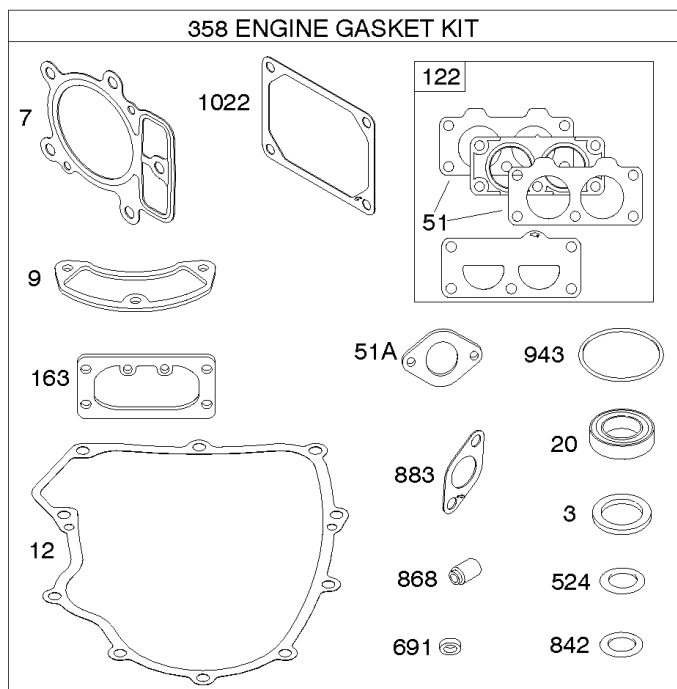

Not For Reproduction

Engine/Valve Gasket Set, Carburetor Overhaul Kit

REF NO	PART NO	QTY	DESCRIPTION
3	391086S		SEAL, Oil -(Magneto Side)
7	796851		GASKET, Cylinder Head
9	690937		GASKET, Breather
12	591911		GASKET, Crankcase
20	795387		SEAL, Oil -(PTO Side)
51	796876		GASKET, Intake
51A	690949		GASKET, Intake
104	694918		PIN, Float Hinge
105	808798		VALVE, Float Needle
121	799132		KIT, Carburetor Overhaul
122	798759		SPACER, Carburetor
137	690994		GASKET, Float Bowl
150	841649		GASKET, Nozzle
163	691001		GASKET, Air Cleaner
276	695410		WASHER, Sealing
358	799117		GASKET SET, Engine
524	691032		SEAL, O-Ring
633	690722		SEAL, Choke/Throttle Shaft
672	690234		GASKET, Carburetor Plate
691	790574		SEAL, Governor Shaft
842	691031		SEAL, O-Ring -(Dipstick Tube)
868	690968		SEAL, Valve
883	690970		GASKET, Exhaust
943	796222		SEAL, O-Ring -(Oil Pump Cover)
987	808183		SEAL, Choke/Throttle Shaft
1022	690971		GASKET, Rocker Cover
1095	694013		GASKET SET, Valve
1124	690988		SEAL, O-Ring -(Fuel Transfer Tube)
1124A	841653		SEAL, O-Ring -(Fuel Transfer Tube)