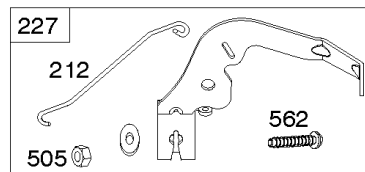

1319 WARNING LABEL

WARNING
Read and follow Operating Instructions before starting engine.
Operate in a well-ventilated area. Do not breathe the exhaust.
Do not touch the engine or exhaust system while it is hot.
Do not touch the engine or exhaust system while it is running.
Do not touch the engine or exhaust system while it is hot.

REQUIRED when replacing parts with warning labels affixed.

1319A WARNING LABEL

REQUIRED when replacing parts with warning labels affixed.

1058 OPERATOR'S MANUAL

1036 EMISSIONS LABEL