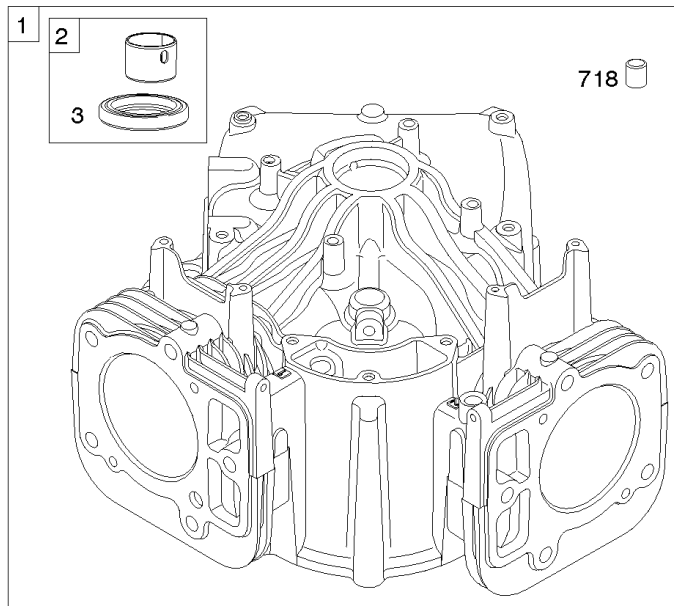

1319 WARNING LABEL

WARNING
Read and follow Operating Instructions before starting engine.
Operate in a well-ventilated area. Do not breathe the exhaust.
Do not touch the engine or exhaust system while it is hot.
Do not touch the engine or exhaust system while it is running.
Do not touch the engine or exhaust system while it is hot.

REQUIRED when replacing parts with warning labels affixed.

1319A WARNING LABEL

REQUIRED when replacing parts with warning labels affixed.

1058 OPERATOR'S MANUAL

1036 EMISSIONS LABEL