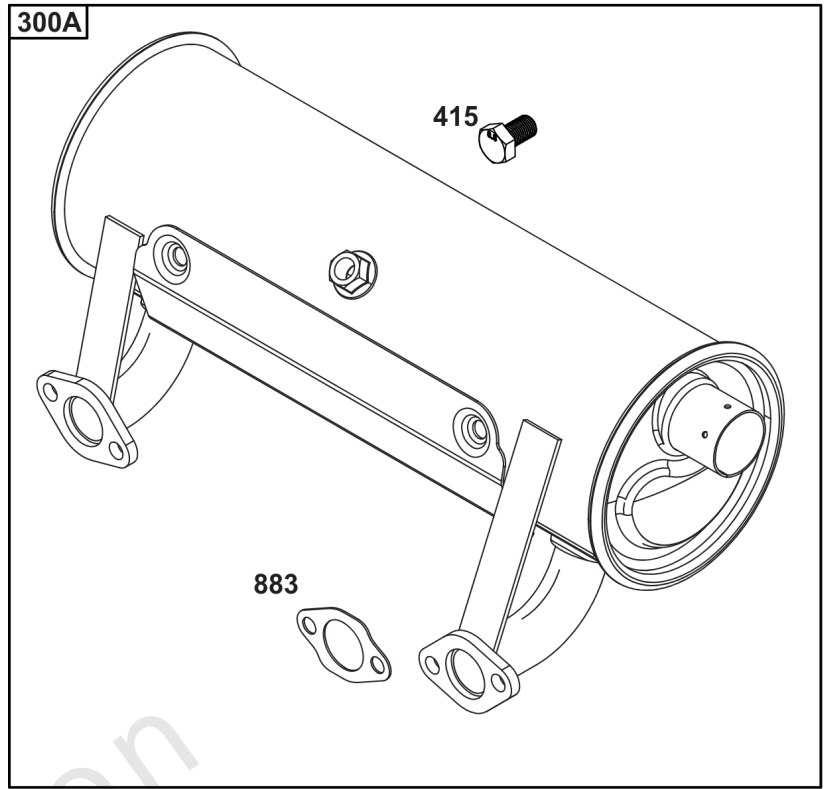

Engine Mounted Below Deck Mufflers

REF NO	PART NO	QTY	DESCRIPTION
300	594584	1	KIT-MUFFLER/GUARD -(Oil Filter Side Outlet) (Engine Supported) (O2 Sensor Port)
300A	593877	1	MUFFLER -(Starter Side Outlet) (Engine Supported) (O2 Sensor Port)
300B	594583	1	MUFFLER -(Starter Side Outlet) (Engine Supported) (No O2 Sensor Port)
300C	692120	1	MUFFLER -(Starter Side Outlet) (No O2 Sensor Port)
415	596859	1	PLUG -(O2 Sensor Port)
613	690341	4	SCREW -(Muffler)
613A	690363	4	SCREW -(Muffler)
883	594365	2	GASKET, Exhaust
883A	690970	2	GASKET, Exhaust
1177	690941	4	NUT -(Muffler)

Not For Reproduction