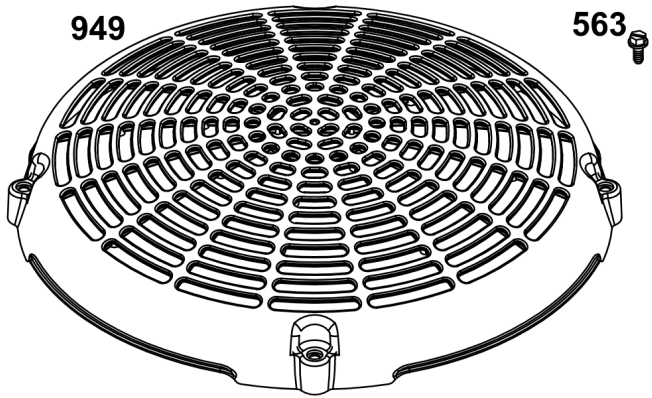

Not For
Reproduction

Flywheel Guards

REF NO	PART NO	QTY	DESCRIPTION
563	799360	1	SCREW -(Debris Screen Guard)
563A	597574	1	SCREW -(Debris Screen Guard)
563B	799359	1	SCREW -(Debris Screen Guard)
949	799357	1	GUARD, Debris Screen -(Static Cover Flywheel) (Requires 4 x 799360 Screw)
949A	797420YP	1	GUARD, Debris Screen -(Static Cover Flywheel High Flow) (Requires 4 x 799360 Screw)
949B	593206	1	GUARD, Debris Screen -(Static Cover Flywheel) (Requires 4 x 799359 Screw)
949C	597573	1	GUARD, Debris Screen -(Wire Static Flywheel Cover) (Requires 4x 597574 Screw) (For Commercial Series)

Not For Reproduction