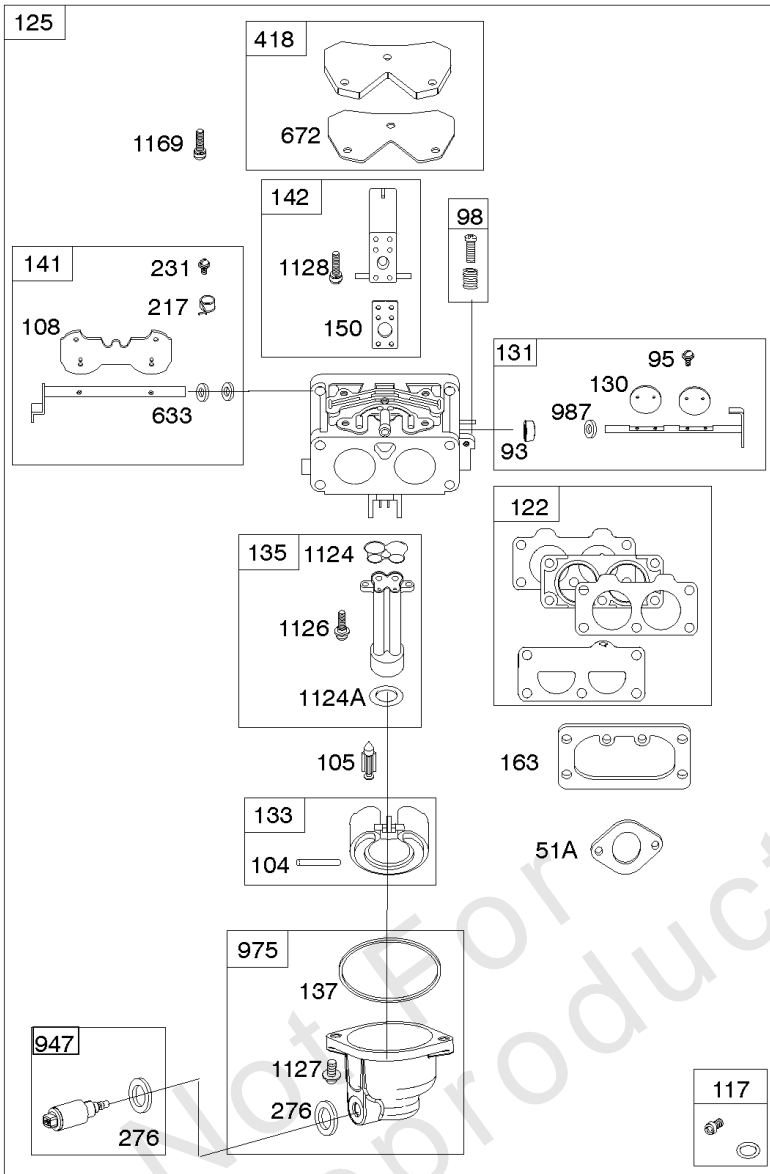

Reproduction

Carburetor, Fuel Supply

REF NO	PART NO	QTY	DESCRIPTION
51A	690949		GASKET, Intake
93	845864		BUSHING, Throttle Shaft
95	690718		SCREW -(Throttle Valve)
98	699721		KIT, Idle Speed
104	694918		PIN, Float Hinge
105	808798		VALVE, Float Needle
108	699723		VALVE, Choke
117	842082		JET, Main -(Standard)
118	842081		JET, Main -(High Altitude)
122	798759		SPACER, Carburetor
125	799511		CARBURETOR
130	796875		VALVE, Throttle
131	796872		KIT, Throttle Shaft
133	699724		FLOAT, Carburetor
135	699729		TUBE, Fuel Transfer
137	690994		GASKET, Float Bowl
141	799112		KIT, Choke Shaft
142	796871		NOZZLE, Carburetor
150	841649		GASKET, Nozzle
163	691001		GASKET, Air Cleaner
186A	799158		CONNECTOR, Hose -(EVAP)
186B	845141		CONNECTOR, Hose -(EVAP)
187	791766		LINE, Fuel -(Cut To Required Length)
217	799771		SPRING, Choke Return
231	690718		SCREW -(Choke Valve)
240	695666		FILTER, Fuel
276	695410		WASHER, Sealing
385	797409		SCREW -(Fuel Pump) (Fuel Pump Mounted To Blower Housing)
387	808656		PUMP, Fuel
418	795912		PLATE, Carburetor Cover
601	691038		CLAMP, Hose
633	690722		SEAL, Choke/Throttle Shaft
672	690234		GASKET, Carburetor Plate
918	799160		HOSE, Vacuum
947	798779		SOLENOID, Fuel
964	799159		CAP, Connector
975	799114		BOWL, Float
987	808183		SEAL, Choke/Throttle Shaft
1124	690988		SEAL, O-Ring -(Fuel Transfer Tube)
1124A	841653		SEAL, O-Ring -(Fuel Transfer Tube)
1126	690991		SCREW -(Fuel Transfer Tube)
1127	695407		SCREW -(Float Bowl) (Float Bowl to Carburetor Body)
1128	690990		SCREW -(Carburetor Nozzle)