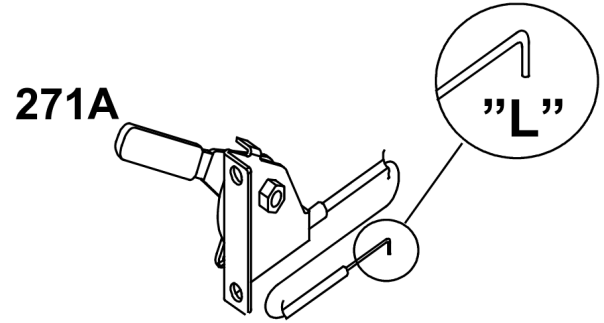

Not For Reproduction

Not For
Reproduction

Flywheel Guards

REF NO	PART NO	QTY	DESCRIPTION
563	799360	1	SCREW -(Debris Screen Guard)
563A	597574	1	SCREW -(Debris Screen Guard)
563B	799359	1	SCREW -(Debris Screen Guard)
949	799357	1	GUARD, Debris Screen -(Static Cover Flywheel) (Requires 4 x 799360 Screw)
949A	797420YP	1	GUARD, Debris Screen -(Static Cover Flywheel High Flow) (Requires 4 x 799360 Screw)
949B	593206	1	GUARD, Debris Screen -(Static Cover Flywheel) (Requires 4 x 799359 Screw)
949C	597573	1	GUARD, Debris Screen -(Wire Static Flywheel Cover) (Requires 4x 597574 Screw) (For Commercial Series)

Not For Reproduction

Not For
Reproduction

Speed Control

REF NO	PART NO	QTY	DESCRIPTION
265	691024	1	CLAMP, Casing -(Casing Clamp for Hard Casing)
265A	690798	1	CLAMP, Casing -(Casing Clamp for Soft Casing)
267	792629	1	SCREW -(Screw for Casing Clamp)
269	93907	1	WIRE, Control -(Control Wire 100')
271	691028	1	LEVER, Control -(Speed Control Lever Assembly)
271A	692105	1	LEVER, Control -("L" formed end Speed Control Lever Assembly)
271B	692541	1	LEVER, Control -("Z" formed end Speed Control Lever Assembly)
416	595196	1	BRACKET, Throttle Cable -(Casing Clamp for Snap-In Casing)