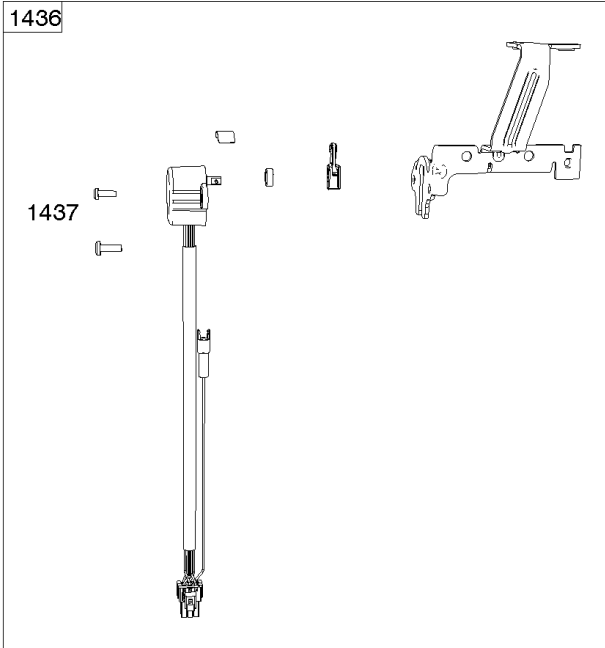

REQUIRED when replacing parts with warning labels affixed.

1319A WARNING LABEL

REQUIRED when replacing parts with warning labels affixed.

1058 OPERATOR'S MANUAL

1036 EMISSIONS LABEL

Cylinder, Crankshaft, Camshaft, Air Guides

REF NO	PART NO	QTY	DESCRIPTION
1058	279348TRI		MANUAL, Operator's
1319	794467		LABEL, Warning
1319A	797669		LABEL, Warning

Not For Reproduction

ECU Module

REF NO	PART NO	QTY	DESCRIPTION
318	691127		SCREW -(Mounting Bracket)
318A	792629		SCREW -(Mounting Bracket) (Electronic Choke Module To Mounting Bracket)
493	797176		BRACKET, Mounting -(Electronic Choke)
640	796913		WIRE ASSEMBLY -(Thermistor)
1436	799108		MOTOR, Stepper/Bracket
1437	699891		SCREW -(Stepper/Bracket Motor)
1438	796352S		MODULE, Electronic Choke
1439	794904		SCREW -(Thermistor Wire Assembly)