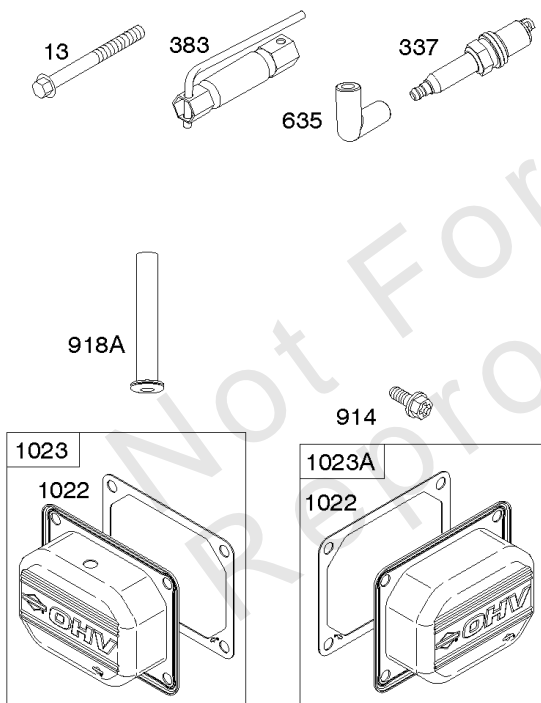

Cylinder Head, Rocker Arm Cover, Intake Manifold

REF NO	PART NO	QTY	DESCRIPTION
5	799088		HEAD, Cylinder -(Cylinder #1)
5A	799089		HEAD, Cylinder -(Cylinder #2)
7	796851		GASKET, Cylinder Head
13	793988		SCREW -(Cylinder Head)
33	793557		VALVE, Exhaust
34	793556		VALVE, Intake
35	694865		SPRING, Valve -(Intake)
36	694865		SPRING, Valve -(Exhaust)
42	499586		KEEPER, Valve
45	690977		TAPPET, Valve
50	797503		MANIFOLD, Intake
51	796876		GASKET, Intake
51A	690949		GASKET, Intake
53	690951		STUD -(Carburetor)
54	699816		SCREW -(Intake Manifold)
122	798759		SPACER, Carburetor
163	691001		GASKET, Air Cleaner
192	690083		ADJUSTER, Rocker Arm
213	799510		BRACKET, Choke Control
337	792015		PLUG, Spark
383	19576S		WRENCH, Spark Plug
415	794903		PLUG -(Sump)
613	690341		SCREW -(Muffler)
635	692076		BOOT, Spark Plug
654	690958		NUT -(Carburetor)
798	697890		SCREW -(Rocker Arm)
868	690968		SEAL, Valve
883	690970		GASKET, Exhaust
914	691127		SCREW -(Rocker Cover)
918A	596163		HOSE, Vacuum -Used Before Code Date 19091800
918A	593641		HOSE, Vacuum -Used After Code Date 19091700
929	691003		SCREW -(Choke Control Bracket)
929A	794904		SCREW -(Choke Control Bracket)
964	799159		CAP, Connector
1022	690971		GASKET, Rocker Cover
1023	793146		COVER, Rocker -(Cylinder #1)
1023A	499600		COVER, Rocker -(Cylinder #2)
1026	690981		ROD, Push -(Steel)

Cylinder Head, Rocker Arm Cover, Intake Manifold

Mfg. No: 49T777-0004-G1