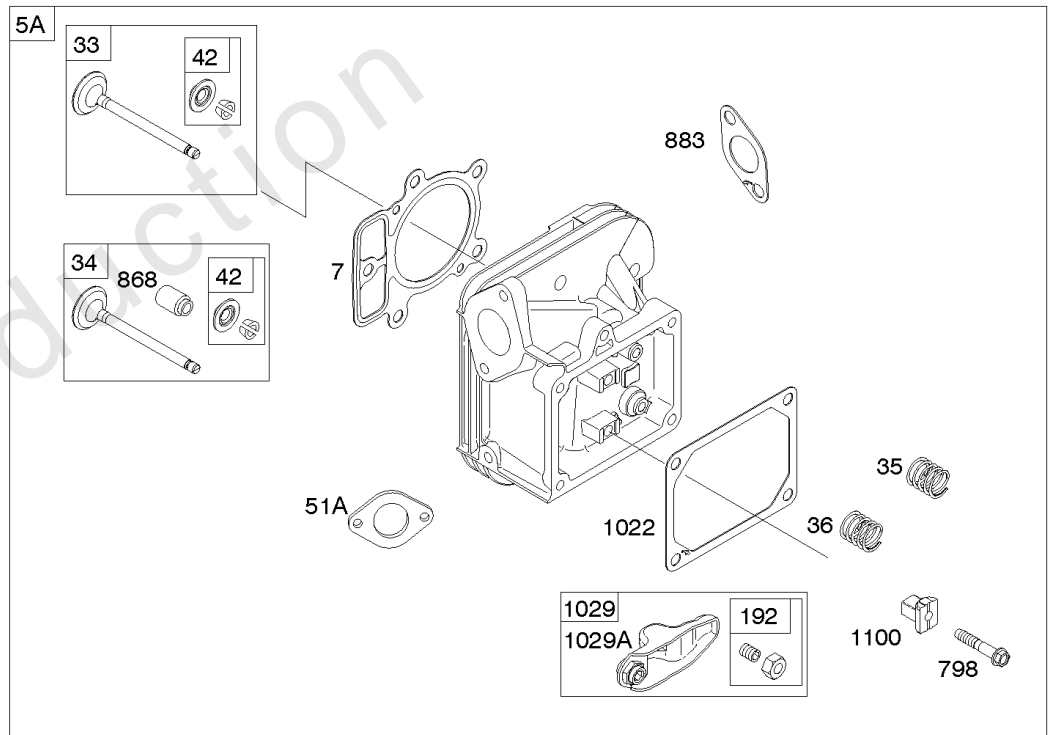

Carburetor, Fuel Supply

REF NO	PART NO	QTY	DESCRIPTION
51A	690949		GASKET, Intake
93	845864		BUSHING, Throttle Shaft
95	690718		SCREW -(Throttle Valve)
98	699721		KIT, Idle Speed
104	694918		PIN, Float Hinge
105	808798		VALVE, Float Needle
108	699723		VALVE, Choke
117	842082		JET, Main -(Standard)
118	842081		JET, Main -(High Altitude)
122	798759		SPACER, Carburetor
125	799511		CARBURETOR
130	796875		VALVE, Throttle
131	796872		KIT, Throttle Shaft
133	699724		FLOAT, Carburetor
135	699729		TUBE, Fuel Transfer
137	690994		GASKET, Float Bowl
141	799112		KIT, Choke Shaft
142	796871		NOZZLE, Carburetor
150	841649		GASKET, Nozzle
163	691001		GASKET, Air Cleaner
186A	799158		CONNECTOR, Hose -(EVAP)
186B	845141		CONNECTOR, Hose -(EVAP)
187	791766		LINE, Fuel -(Cut To Required Length)
217	799771		SPRING, Choke Return
231	690718		SCREW -(Choke Valve)
240	695666		FILTER, Fuel
276	695410		WASHER, Sealing
385	797409		SCREW -(Fuel Pump) (Fuel Pump Mounted To Blower Housing)
387	808656		PUMP, Fuel
418	795912		PLATE, Carburetor Cover
601	691038		CLAMP, Hose
633	690722		SEAL, Choke/Throttle Shaft
672	690234		GASKET, Carburetor Plate
918	799160		HOSE, Vacuum
947	798779		SOLENOID, Fuel
964	799159		CAP, Connector
975	799114		BOWL, Float
987	808183		SEAL, Choke/Throttle Shaft
1124	690988		SEAL, O-Ring -(Fuel Transfer Tube)
1124A	841653		SEAL, O-Ring -(Fuel Transfer Tube)
1126	690991		SCREW -(Fuel Transfer Tube)
1127	695407		SCREW -(Float Bowl) (Float Bowl to Carburetor Body)
1128	690990		SCREW -(Carburetor Nozzle)

Carburetor, Fuel Supply

REF NO	PART NO	QTY	DESCRIPTION
1169	690990		SCREW -(Carburetor Cover Plate)

Not For Reproduction

Cylinder Head, Rocker Arm Cover, Intake Manifold

Mfg. No: 49T777-0004-G1

Cylinder Head, Rocker Arm Cover, Intake Manifold