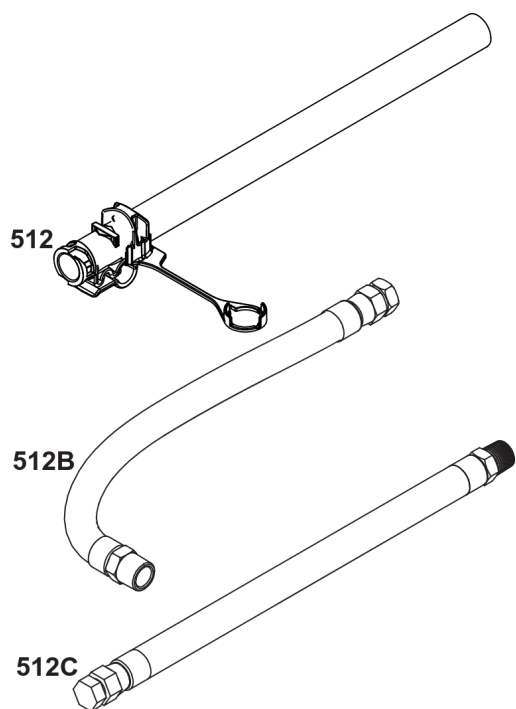

Carburetor, Fuel Supply

REF NO	PART NO	QTY	DESCRIPTION
1169	690990		SCREW -(Carburetor Cover Plate)

Not For Reproduction

Cylinder Head, Rocker Arm Cover, Intake Manifold

Mfg. No: 49T777-0004-G1

Cylinder Head, Rocker Arm Cover, Intake Manifold

Not For Reproduction

676

994

994A

Spark Arrester/Deflector

REF NO	PART NO	QTY	DESCRIPTION
676	593869	1	DEFLECTOR, Muffler -(For Below Deck Mufflers Only)
994	593885	1	ARRESTOR, Spark -(For Below Deck Mufflers Only)
994A	593868	1	ARRESTOR, Spark -(For Below Deck Mufflers Only)

Not For Reproduction

Lubrication

REF NO	PART NO	QTY	DESCRIPTION
186	796532	1	CONNECTOR, Hose -(Threaded Engine Block Connector for EZ-Oil Drain Hose) (Order hose separate)
239	690233	1	SWITCH, Oil Pressure -(2-4 PSI Normally-Closed Switch)
239A	491657S	1	SWITCH, Oil Pressure -(3-5 PSI Normally-Closed Switch)
239B	841281	1	SWITCH, Oil Pressure -(7-10 PSI Normally-Closed Switch)
239C	694115	1	SWITCH, Oil Pressure -(9-13 PSI Normally-Closed Switch)
239D	697049	1	SWITCH, Oil Pressure -(3-6 PSI Normally-Open Switch)
295B	594271	1	ADAPTER, Remote Oil Filter -(Remote Oil Filter Kit)
512	594200	1	HOSE, Oil Drain -(EZ-Oil Drain Hose, 10.5") (Order threaded engine block connector separate)
512	593635	1	HOSE, Oil Drain -(EZ-Oil Drain Hose, 13.75") (Order threaded engine block connector separate)
512B	1723165SM	1	HOSE, Oil Drain, 10-1/2" Long, 3/8-18 Fittings -(10.5")
512C	5048681SM	1	HOSE, OIL DRAIN -(12.5")
517	593633	1	RETAINER, Oil Drain
601	841597	4	CLAMP, Hose
1013	690954	1	NIPPLE, Oil Filter
1346	844802	1	VALVE, Oil Drain Shut Off
1346A	492031	1	VALVE, Oil Drain Shut Off
1346B	5401WEB	1	VALVE, Oil Drain Shut Off -(1/4 Turn Oil Drain Valve with Hose)
1374	796863	1	SEAL, O-Ring
1505	100169		OIL-1QT VANGUARD (CASE) -(1 qt. Bottle)
1505A	100170		OIL-5QT VANGUARD (CASE) -(5 qt. Bottle)