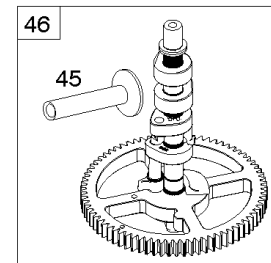

1319 WARNING LABEL

WARNING
Read and follow Operating Instructions before starting engine.
Operate in a well-ventilated area. Do not breathe the exhaust.
Do not touch the exhaust manifold or other hot parts.
Do not touch the engine or other hot parts.
Do not touch the engine or other hot parts.

REQUIRED when replacing parts with warning labels affixed.

1319A WARNING LABEL

REQUIRED when replacing parts with warning labels affixed.

1058 OPERATOR'S MANUAL

1036 EMISSIONS LABEL