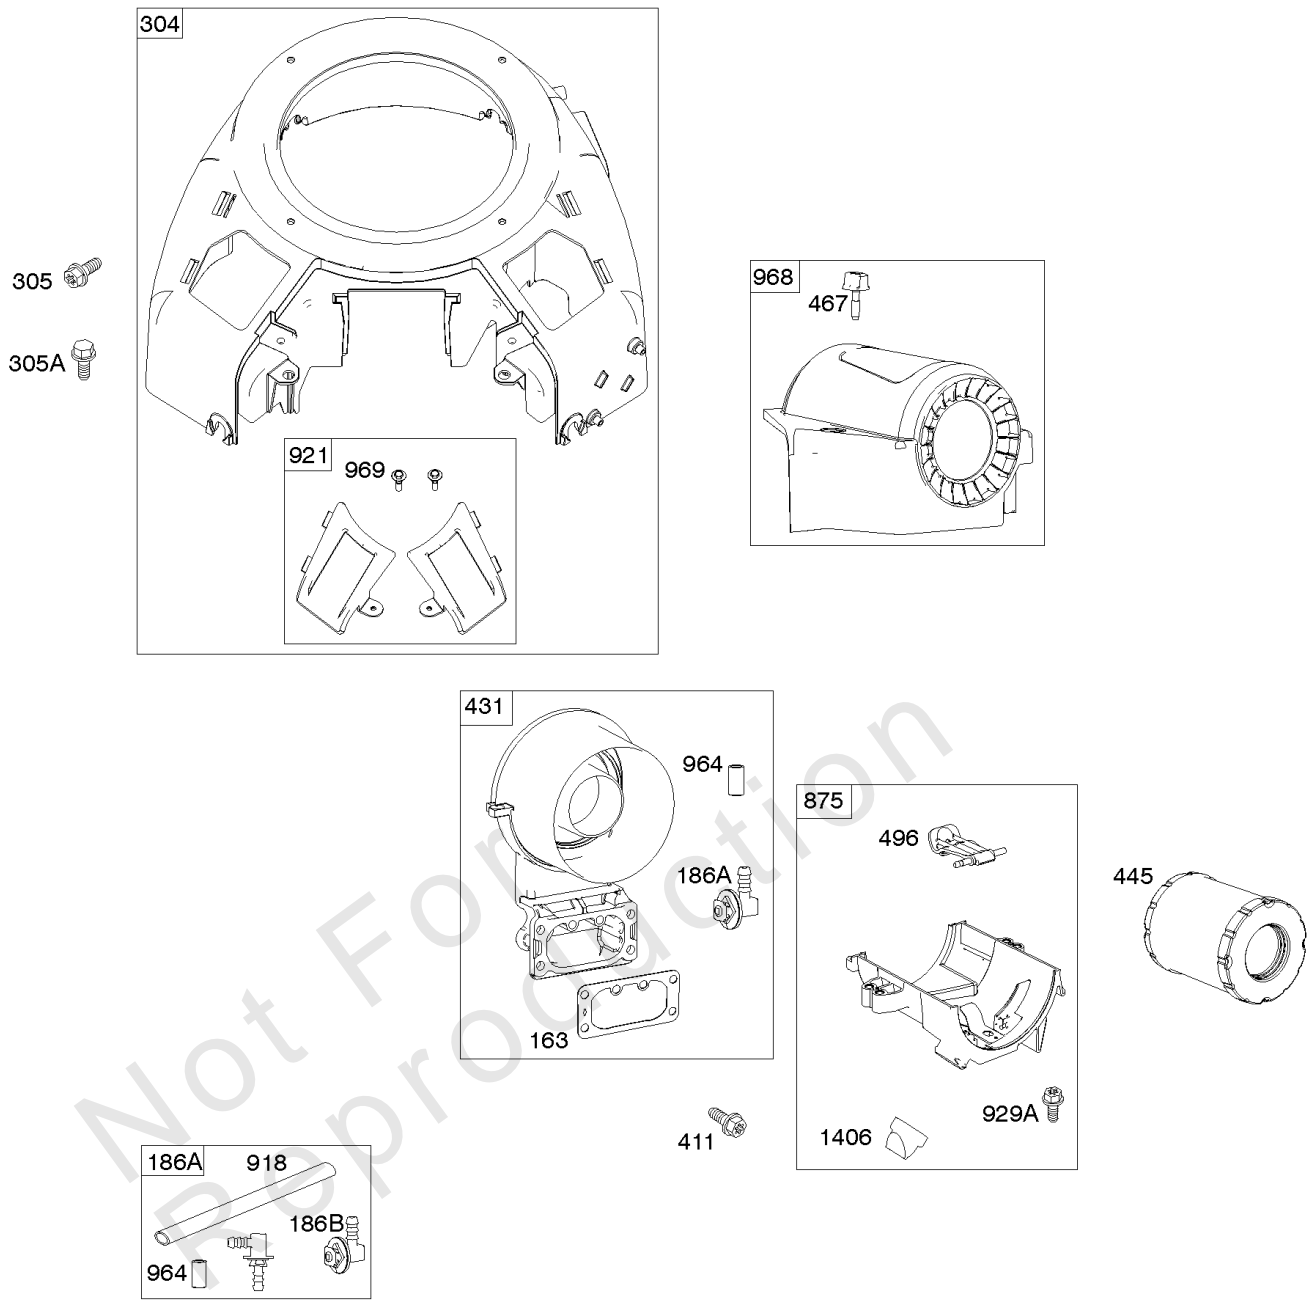

Model Components	Page
Blower Housing, Air Cleaner.	4
Carburetor, Fuel Supply.	6
Cylinder Head, Rocker Arm Cover, Intake Manifold.	10
Cylinder, Crankshaft, Camshaft, Air Guides.	14
ECU Module.	18
Engine Sump, Lubrication, Oil Cooler.	20
Engine/Valve Gasket Set, Carburetor Overhaul Kit.	22
Flywheel, Controls, Wire Harness, Alternator, Starter.	24
Replacement Engine - US & Canada.	26
Model 40, 44 & 49 Engine Accessories Catalog.	27
Maintenance Kits.	28
Engine Mounted Below Deck Mufflers.	30
Engine Mounted Above Deck Mufflers.	32
Spark Arrester/Deflector.	34
Lubrication.	36
Implement Mounted Above Deck Mufflers.	38
Exhaust/Muffler Configurations.	40
Electrical.	42
Flywheel Guards.	44
Speed Control.	46
Muffler Mounting Hardware.	48

Not For
Reproduction