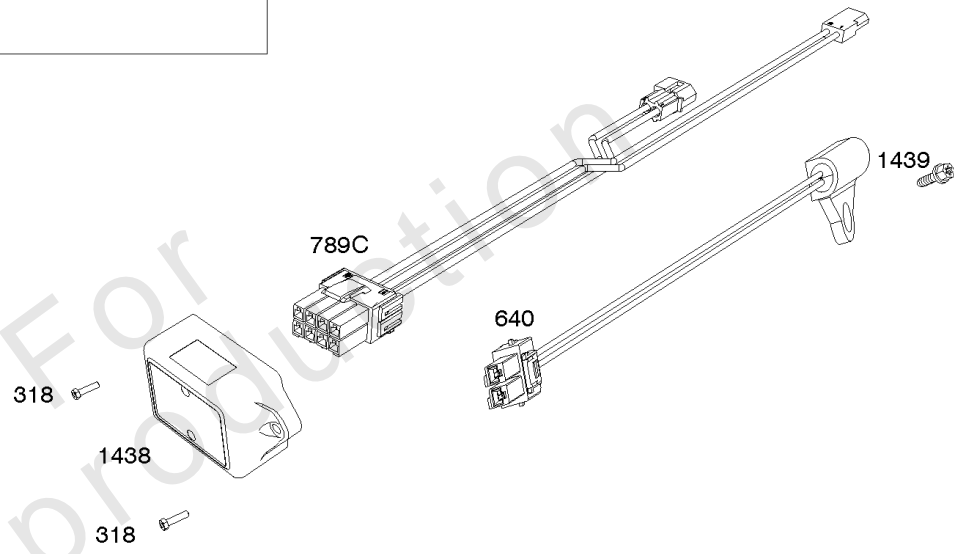

REQUIRED when replacing parts with warning labels affixed.

1319A WARNING LABEL

REQUIRED when replacing parts with warning labels affixed.

1058 OPERATOR'S MANUAL

1036 EMISSIONS LABEL

Cylinder, Crankshaft, Camshaft, Air Guides

REF NO	PART NO	QTY	DESCRIPTION
1058	279348TRI		MANUAL, Operator's
1319	794467		LABEL, Warning
1319A	797669		LABEL, Warning

Not For Reproduction

ECU Module

REF NO	PART NO	QTY	DESCRIPTION
318	691127		SCREW -(Mounting Bracket)
318A	792629		SCREW -(Mounting Bracket) (Electronic Choke Module To Mounting Bracket)
493	797176		BRACKET, Mounting -(Electronic Choke)
640	796913		WIRE ASSEMBLY -(Thermistor)
1436	799108		MOTOR, Stepper/Bracket
1437	699891		SCREW -(Stepper/Bracket Motor)
1438	796352S		MODULE, Electronic Choke
1439	794904		SCREW -(Thermistor Wire Assembly)