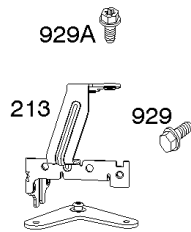

Carburetor, Fuel Supply

REF NO	PART NO	QTY	DESCRIPTION
1169	690990		SCREW -(Carburetor Cover Plate)

Not For Reproduction

Cylinder Head, Rocker Arm Cover, Intake Manifold

Mfg. No: 49T777-0004-G1

Cylinder Head, Rocker Arm Cover, Intake Manifold

REF NO	PART NO	QTY	DESCRIPTION
5	799088		HEAD, Cylinder -(Cylinder #1)
5A	799089		HEAD, Cylinder -(Cylinder #2)
7	796851		GASKET, Cylinder Head
13	793988		SCREW -(Cylinder Head)
33	793557		VALVE, Exhaust
34	793556		VALVE, Intake
35	694865		SPRING, Valve -(Intake)
36	694865		SPRING, Valve -(Exhaust)
42	499586		KEEPER, Valve
45	690977		TAPPET, Valve
50	797503		MANIFOLD, Intake
51	796876		GASKET, Intake
51A	690949		GASKET, Intake
53	690951		STUD -(Carburetor)
54	699816		SCREW -(Intake Manifold)
122	798759		SPACER, Carburetor
163	691001		GASKET, Air Cleaner
192	690083		ADJUSTER, Rocker Arm
213	799510		BRACKET, Choke Control
337	792015		PLUG, Spark
383	19576S		WRENCH, Spark Plug
415	794903		PLUG -(Sump)
613	690341		SCREW -(Muffler)
635	692076		BOOT, Spark Plug
654	690958		NUT -(Carburetor)
798	697890		SCREW -(Rocker Arm)
868	690968		SEAL, Valve
883	690970		GASKET, Exhaust
914	691127		SCREW -(Rocker Cover)
918A	596163		HOSE, Vacuum -Used Before Code Date 19091800
918A	593641		HOSE, Vacuum -Used After Code Date 19091700
929	691003		SCREW -(Choke Control Bracket)
929A	794904		SCREW -(Choke Control Bracket)
964	799159		CAP, Connector
1022	690971		GASKET, Rocker Cover
1023	793146		COVER, Rocker -(Cylinder #1)
1023A	499600		COVER, Rocker -(Cylinder #2)
1026	690981		ROD, Push -(Steel)

Cylinder Head, Rocker Arm Cover, Intake Manifold

Mfg. No: 49T777-0004-G1

Cylinder Head, Rocker Arm Cover, Intake Manifold

REF NO	PART NO	QTY	DESCRIPTION
1026A	690982		ROD, Push -(Aluminum)
1029	690972		ARM, Rocker
1029A	807323		ARM, Rocker
1100	791959		PIVOT, Rocker Arm