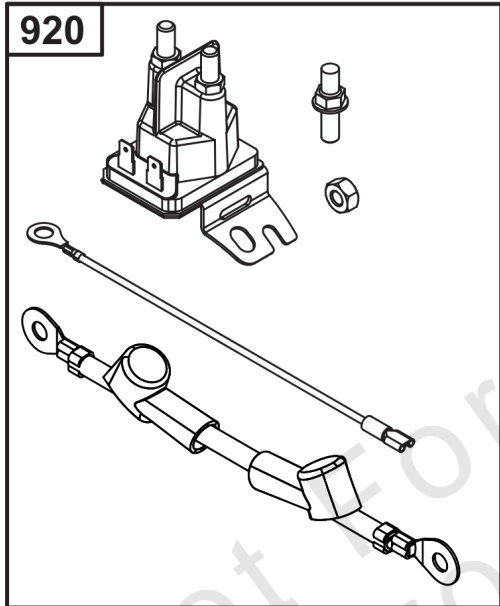

Electrical

REF NO	PART NO	QTY	DESCRIPTION
578	84007350	1	WIRE ASSEMBLY -(Wire Harness Adapter Aids in repowering engine application with Male 6-Pin connector and wires create custom adapter configurations.)
578A	19631	1	TOOL, CUSTOM HARNESS -(6-pin Wire Harness Adapter) (Aids in repowering engine application to an EFI engine)
853	84003359	1	ADAPTER, WIRE -(Wire Harness Adapter) (Aids in repowering ExMark) (Flat 6-spade connector to Briggs & Stratton 6-Pin connector)
920	84002147	1	SOLENOID, STARTER -(Starter Solenoid Kit) (Aids in Repowering when original is solenoid shift)
983	5103809YP	1	LIGHT, Indicator -(MIL Light Indicator) (LED Red)
1616	19626	1	CODE READER -(Tiny Scan Code Reader)

Not For Reproduction