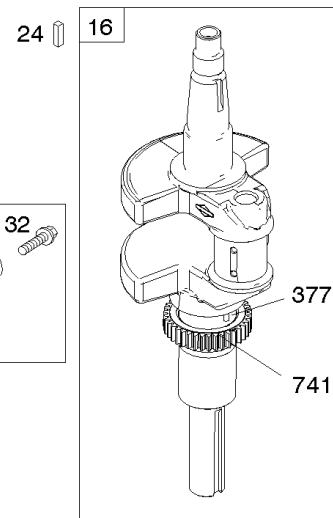

1319 WARNING LABEL

WARNING
Read and follow Operating Instructions before starting engine.
Operate in a well-ventilated area. Do not breathe the exhaust.
Do not touch the engine or exhaust system while it is running.
Do not touch the engine or exhaust system while it is hot.
Do not touch the engine or exhaust system while it is running.

REQUIRED when replacing parts with warning labels affixed.

1319A WARNING LABEL

REQUIRED when replacing parts with warning labels affixed.

1058 OPERATOR'S MANUAL

1036 EMISSIONS LABEL