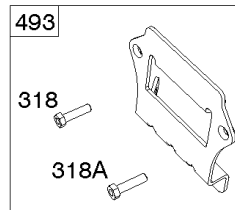

REQUIRED when replacing parts with warning labels affixed.

1319A WARNING LABEL

REQUIRED when replacing parts with warning labels affixed.

1058 OPERATOR'S MANUAL

1036 EMISSIONS LABEL

Cylinder, Crankshaft, Camshaft, Air Guides

REF NO	PART NO	QTY	DESCRIPTION
1058	279348TRI		MANUAL, Operator's
1319	794467		LABEL, Warning
1319A	797669		LABEL, Warning

Not For Reproduction

ECU Module

REF NO	PART NO	QTY	DESCRIPTION
318	691127		SCREW -(Mounting Bracket)
318A	792629		SCREW -(Mounting Bracket) (Electronic Choke Module To Mounting Bracket)
493	797176		BRACKET, Mounting -(Electronic Choke)
640	796913		WIRE ASSEMBLY -(Thermistor)
1436	799108		MOTOR, Stepper/Bracket
1437	699891		SCREW -(Stepper/Bracket Motor)
1438	796352S		MODULE, Electronic Choke
1439	794904		SCREW -(Thermistor Wire Assembly)