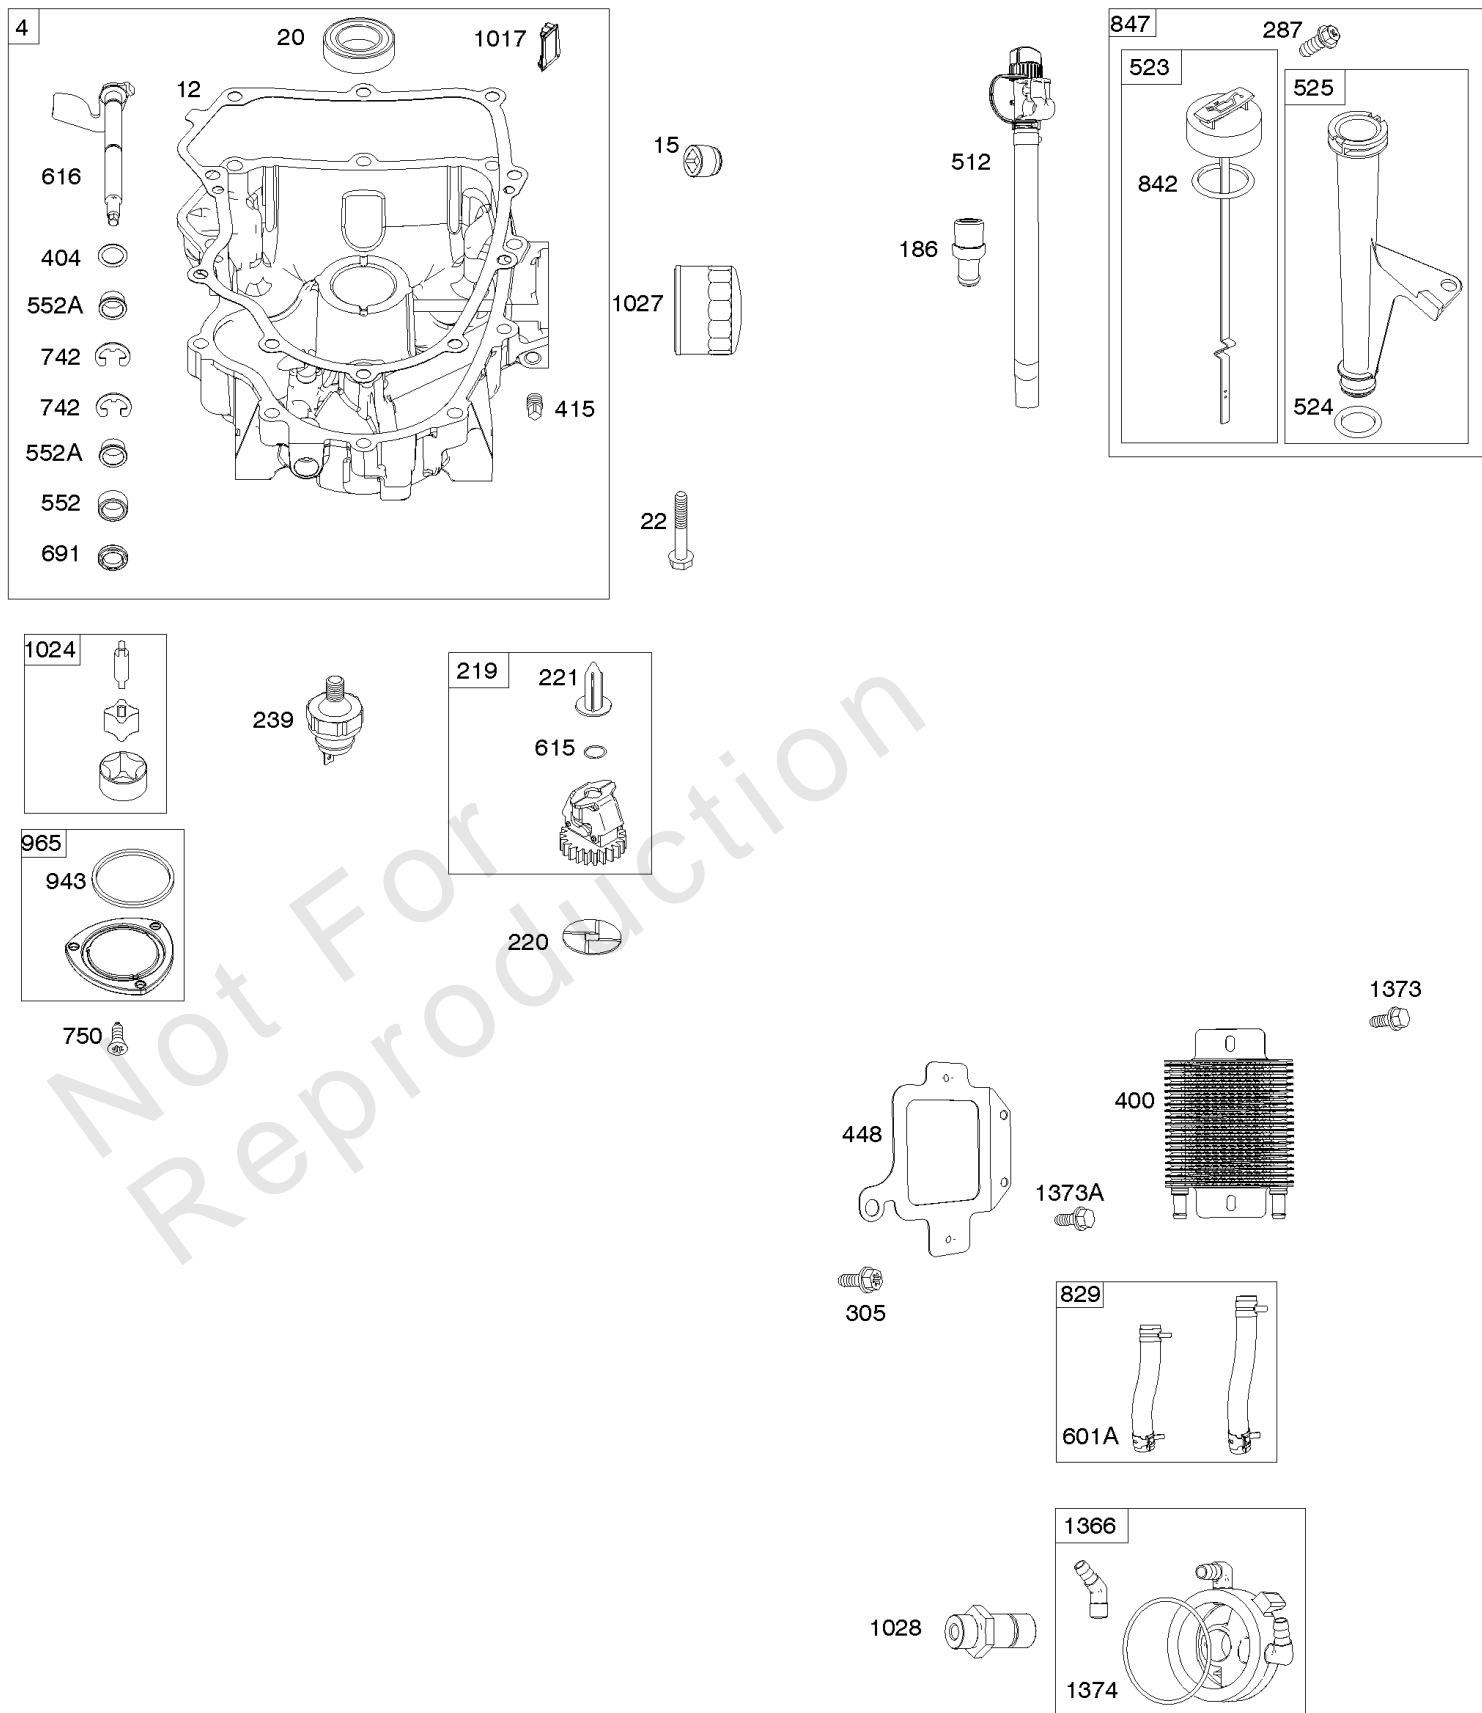

Engine Sump, Lubrication, Oil Cooler

REF NO	PART NO	QTY	DESCRIPTION
4	797502		SUMP, Engine
12	591911		GASKET, Crankcase
15	690946		PLUG, Oil Drain
20	795387		SEAL, Oil -(PTO Side)
22	694966		SCREW -(Crankcase Cover/Sump)
186	796532		CONNECTOR, Hose -(Oil Drain)
219	793338		GEAR, Governor
220	799772		WASHER -(Governor Gear)
221	841026		CUP, Governor
287	697820		SCREW -(Dipstick Tube)
305	691005		SCREW -(Blower Housing)
400	796862		COOLER, Oil
404	690442		WASHER -(Governor Crank)
415	794903		PLUG -(Sump)
448	799103		BRACKET, Oil Cooler
512	796530		HOSE, Oil Drain
523	691036		DIPSTICK
524	691032		SEAL, O-Ring
525	691037		TUBE, Dipstick
552	796638		BUSHING, Governor Crank
552A	690553		BUSHING, Governor Crank
601A	841597		CLAMP, Hose
615	698290		RETAINER, Governor Shaft
616	691045		CRANK, Governor
691	790574		SEAL, Governor Shaft
742	690328		RETAINER, E Ring
750	796208		SCREW -(Oil Pump Cover)
829	799104		HOSE, Oil Cooler -(Oil Cooler Hose)
842	691031		SEAL, O-Ring -(Dipstick Tube)
847	499602		DIPSTICK/TUBE ASSEMBLY
943	796222		SEAL, O-Ring -(Oil Pump Cover)
965	796221		COVER, Oil Pump
1017	796214		SCREEN, Oil Pump
1024	794644		PUMP-OIL
1027	798576		FILTER, Oil -(Orange)
1028	796864		ADAPTER, Oil Filter
1366	799131		DIVERTER, Oil Cooler
1373	695629		SCREW -(Oil Cooler Bracket)
1373A	799105		SCREW -(Oil Cooler Bracket)
1374	796863		SEAL, O-Ring -(Oil Cooler Diverter)