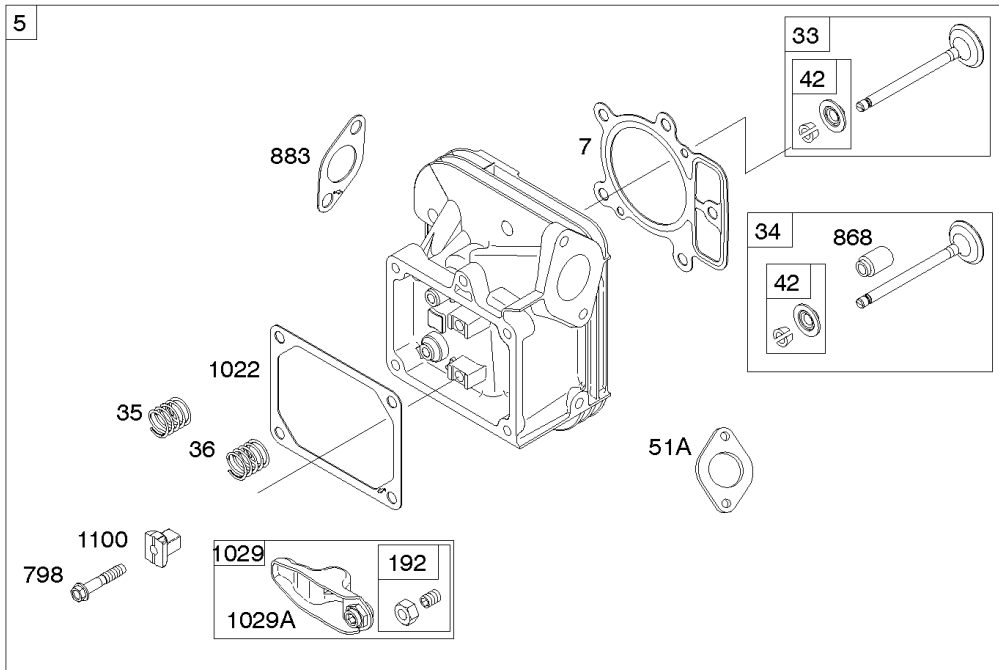

Carburetor, Fuel Supply

REF NO	PART NO	QTY	DESCRIPTION
51A	690949		GASKET, Intake
93	845864		BUSHING, Throttle Shaft
95	690718		SCREW -(Throttle Valve)
98	699721		KIT, Idle Speed
104	694918		PIN, Float Hinge
105	808798		VALVE, Float Needle
108	699723		VALVE, Choke
117	842082		JET, Main -(Standard)
118	842081		JET, Main -(High Altitude)
122	798759		SPACER, Carburetor
125	799511		CARBURETOR
130	796875		VALVE, Throttle
131	796872		KIT, Throttle Shaft
133	699724		FLOAT, Carburetor
135	699729		TUBE, Fuel Transfer
137	690994		GASKET, Float Bowl
141	799112		KIT, Choke Shaft
142	796871		NOZZLE, Carburetor
150	841649		GASKET, Nozzle
163	691001		GASKET, Air Cleaner
186A	799158		CONNECTOR, Hose -(EVAP)
186B	845141		CONNECTOR, Hose -(EVAP)
187	791766		LINE, Fuel -(Cut To Required Length)
217	799771		SPRING, Choke Return
231	690718		SCREW -(Choke Valve)
240	695666		FILTER, Fuel
276	695410		WASHER, Sealing
385	797409		SCREW -(Fuel Pump) (Fuel Pump Mounted To Blower Housing)
387	808656		PUMP, Fuel
418	795912		PLATE, Carburetor Cover
601	691038		CLAMP, Hose
633	690722		SEAL, Choke/Throttle Shaft
672	690234		GASKET, Carburetor Plate
918	799160		HOSE, Vacuum
947	798779		SOLENOID, Fuel
964	799159		CAP, Connector
975	799114		BOWL, Float
987	808183		SEAL, Choke/Throttle Shaft
1124	690988		SEAL, O-Ring -(Fuel Transfer Tube)
1124A	841653		SEAL, O-Ring -(Fuel Transfer Tube)
1126	690991		SCREW -(Fuel Transfer Tube)
1127	695407		SCREW -(Float Bowl) (Float Bowl to Carburetor Body)
1128	690990		SCREW -(Carburetor Nozzle)

Carburetor, Fuel Supply

REF NO	PART NO	QTY	DESCRIPTION
1169	690990		SCREW -(Carburetor Cover Plate)

Not For Reproduction

Cylinder Head, Rocker Arm Cover, Intake Manifold

Mfg. No: 49T777-0004-G1

Cylinder Head, Rocker Arm Cover, Intake Manifold