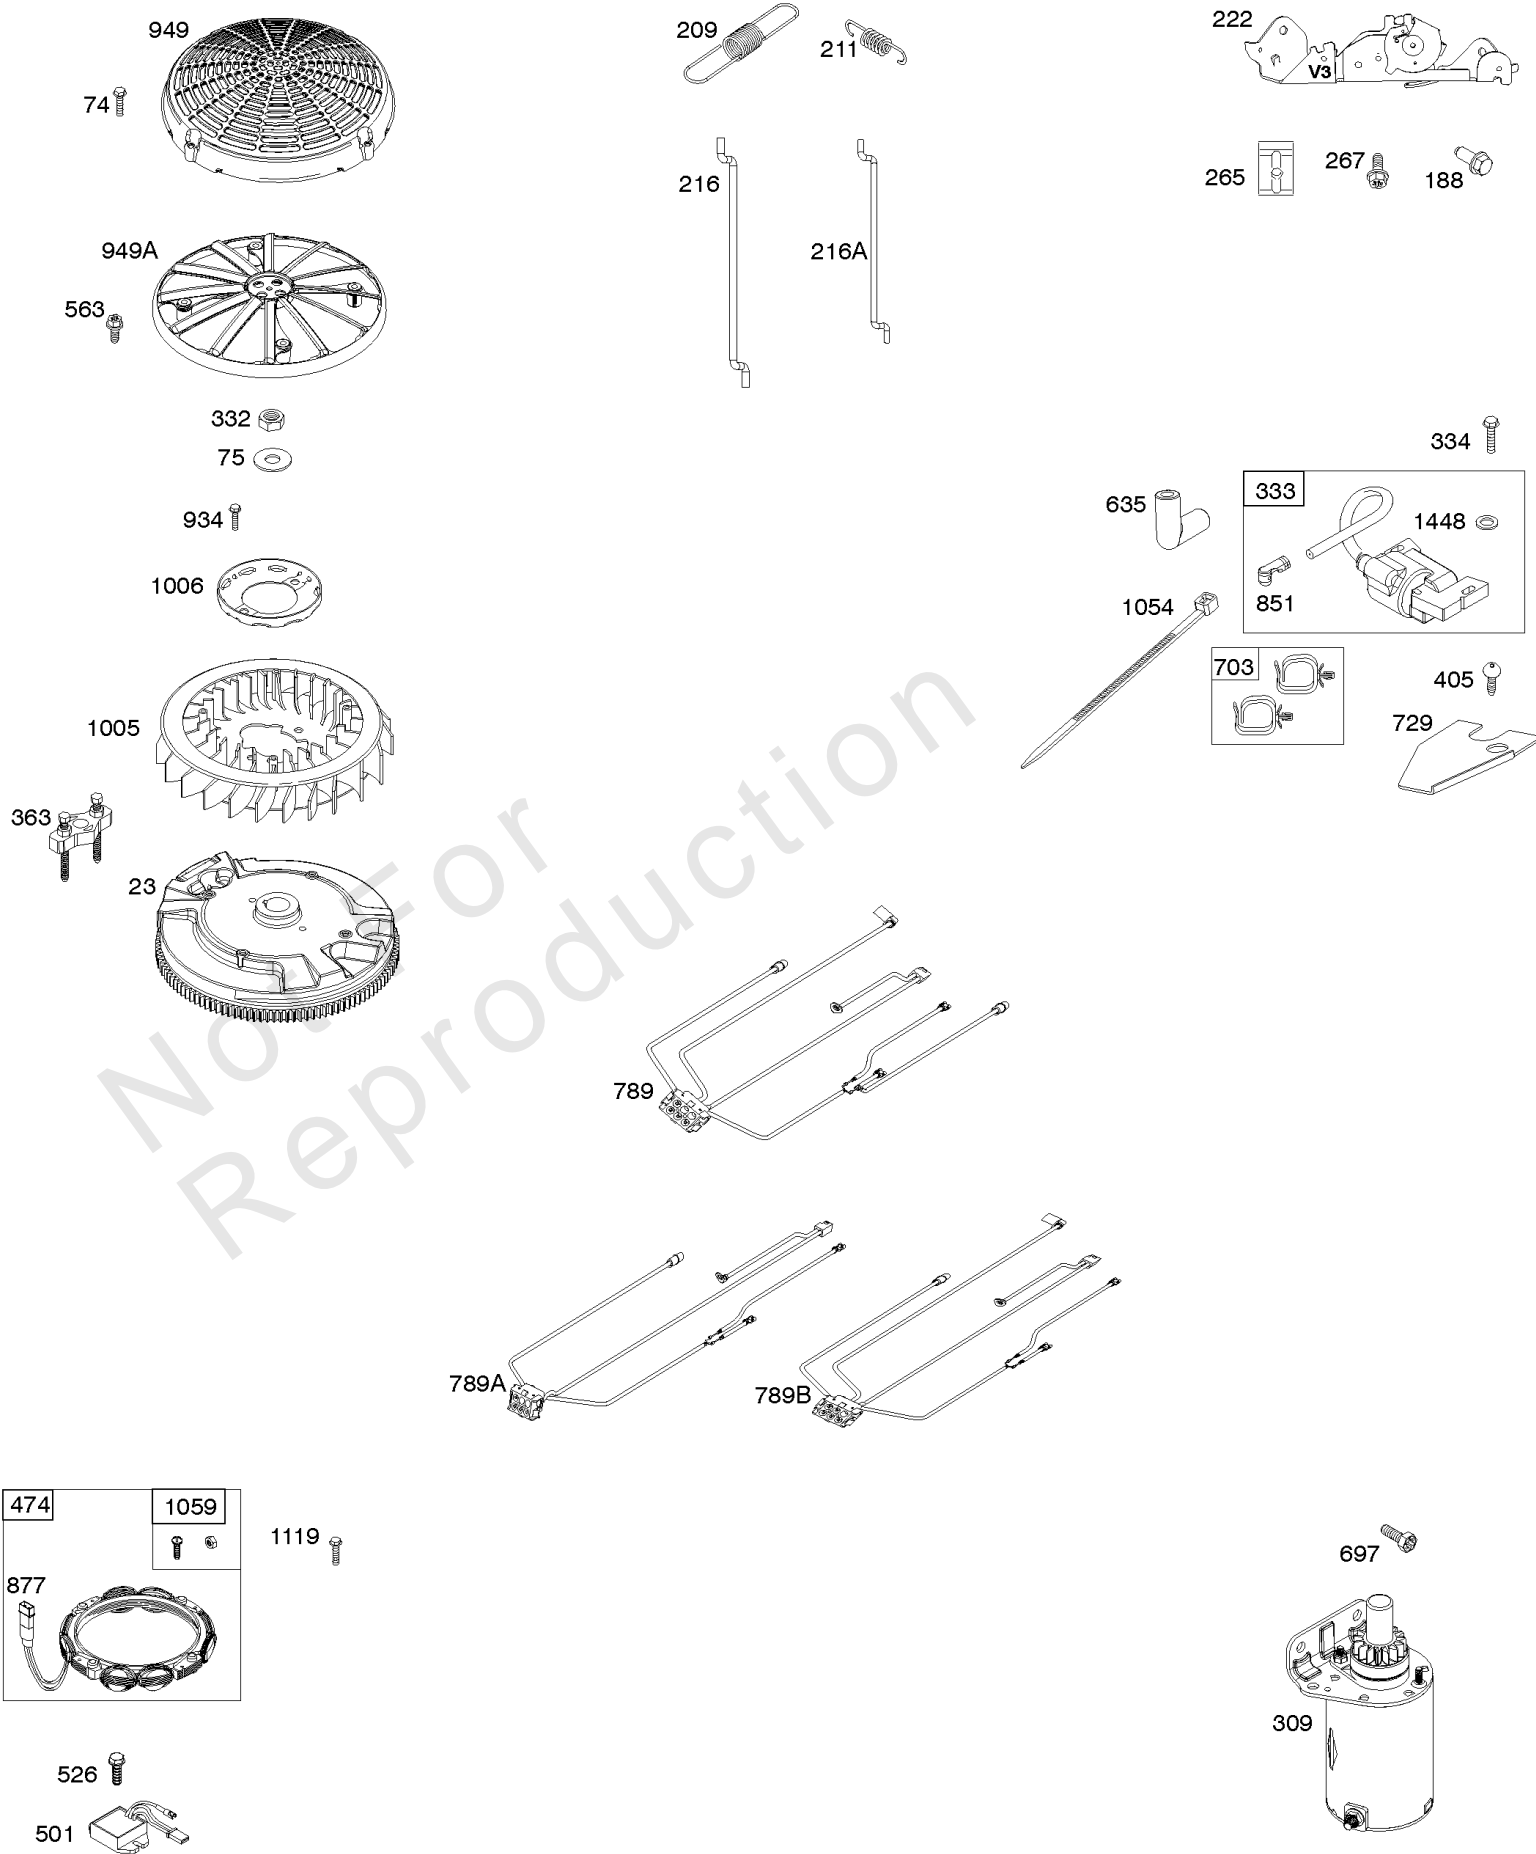

Engine/Valve Gasket Set, Carburetor Overhaul Kit

Mfg. No: 49T777-0004-G1

Not For Reproduction

Engine/Valve Gasket Set, Carburetor Overhaul Kit

REF NO	PART NO	QTY	DESCRIPTION
3	391086S		SEAL, Oil -(Magneto Side)
7	796851		GASKET, Cylinder Head
9	690937		GASKET, Breather
12	591911		GASKET, Crankcase
20	795387		SEAL, Oil -(PTO Side)
51	796876		GASKET, Intake
51A	690949		GASKET, Intake
104	694918		PIN, Float Hinge
105	808798		VALVE, Float Needle
121	799132		KIT, Carburetor Overhaul
122	798759		SPACER, Carburetor
137	690994		GASKET, Float Bowl
150	841649		GASKET, Nozzle
163	691001		GASKET, Air Cleaner
276	695410		WASHER, Sealing
358	799117		GASKET SET, Engine
524	691032		SEAL, O-Ring
633	690722		SEAL, Choke/Throttle Shaft
672	690234		GASKET, Carburetor Plate
691	790574		SEAL, Governor Shaft
842	691031		SEAL, O-Ring -(Dipstick Tube)
868	690968		SEAL, Valve
883	690970		GASKET, Exhaust
943	796222		SEAL, O-Ring -(Oil Pump Cover)
987	808183		SEAL, Choke/Throttle Shaft
1022	690971		GASKET, Rocker Cover
1095	694013		GASKET SET, Valve
1124	690988		SEAL, O-Ring -(Fuel Transfer Tube)
1124A	841653		SEAL, O-Ring -(Fuel Transfer Tube)