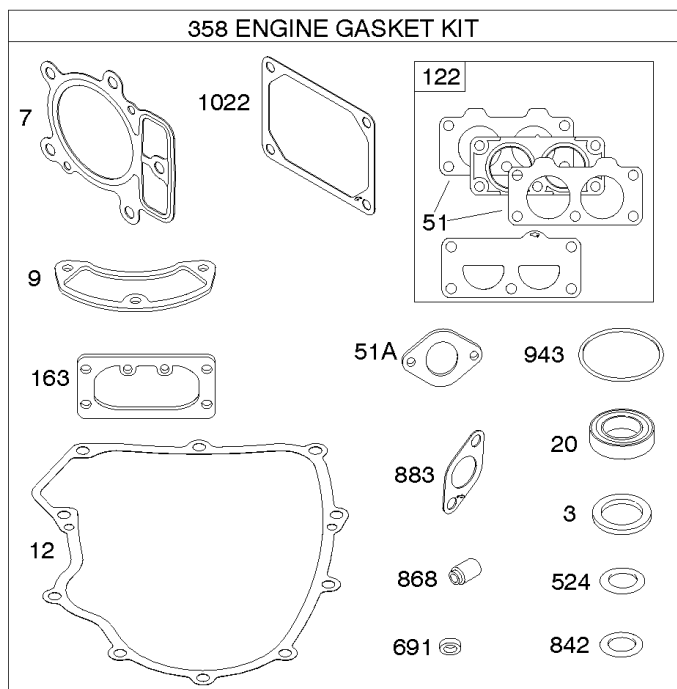

Engine/Valve Gasket Set, Carburetor Overhaul Kit

Mfg. No: 49T777-0004-G1

Not For Reproduction

Engine/Valve Gasket Set, Carburetor Overhaul Kit

REF NO	PART NO	QTY	DESCRIPTION
3	391086S		SEAL, Oil -(Magneto Side)
7	796851		GASKET, Cylinder Head
9	690937		GASKET, Breather
12	591911		GASKET, Crankcase
20	795387		SEAL, Oil -(PTO Side)
51	796876		GASKET, Intake
51A	690949		GASKET, Intake
104	694918		PIN, Float Hinge
105	808798		VALVE, Float Needle
121	799132		KIT, Carburetor Overhaul
122	798759		SPACER, Carburetor
137	690994		GASKET, Float Bowl
150	841649		GASKET, Nozzle
163	691001		GASKET, Air Cleaner
276	695410		WASHER, Sealing
358	799117		GASKET SET, Engine
524	691032		SEAL, O-Ring
633	690722		SEAL, Choke/Throttle Shaft
672	690234		GASKET, Carburetor Plate
691	790574		SEAL, Governor Shaft
842	691031		SEAL, O-Ring -(Dipstick Tube)
868	690968		SEAL, Valve
883	690970		GASKET, Exhaust
943	796222		SEAL, O-Ring -(Oil Pump Cover)
987	808183		SEAL, Choke/Throttle Shaft
1022	690971		GASKET, Rocker Cover
1095	694013		GASKET SET, Valve
1124	690988		SEAL, O-Ring -(Fuel Transfer Tube)
1124A	841653		SEAL, O-Ring -(Fuel Transfer Tube)