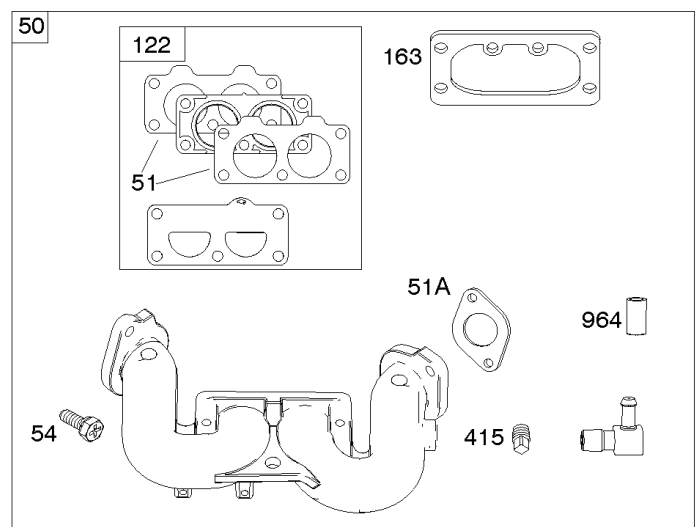

Carburetor, Fuel Supply

REF NO	PART NO	QTY	DESCRIPTION
51A	690949		GASKET, Intake
93	845864		BUSHING, Throttle Shaft
95	690718		SCREW -(Throttle Valve)
98	699721		KIT, Idle Speed
104	694918		PIN, Float Hinge
105	808798		VALVE, Float Needle
108	699723		VALVE, Choke
117	842082		JET, Main -(Standard)
118	842081		JET, Main -(High Altitude)
122	798759		SPACER, Carburetor
125	799511		CARBURETOR
130	796875		VALVE, Throttle
131	796872		KIT, Throttle Shaft
133	699724		FLOAT, Carburetor
135	699729		TUBE, Fuel Transfer
137	690994		GASKET, Float Bowl
141	799112		KIT, Choke Shaft
142	796871		NOZZLE, Carburetor
150	841649		GASKET, Nozzle
163	691001		GASKET, Air Cleaner
186A	799158		CONNECTOR, Hose -(EVAP)
186B	845141		CONNECTOR, Hose -(EVAP)
187	791766		LINE, Fuel -(Cut To Required Length)
217	799771		SPRING, Choke Return
231	690718		SCREW -(Choke Valve)
240	695666		FILTER, Fuel
276	695410		WASHER, Sealing
385	797409		SCREW -(Fuel Pump) (Fuel Pump Mounted To Blower Housing)
387	808656		PUMP, Fuel
418	795912		PLATE, Carburetor Cover
601	691038		CLAMP, Hose
633	690722		SEAL, Choke/Throttle Shaft
672	690234		GASKET, Carburetor Plate
918	799160		HOSE, Vacuum
947	798779		SOLENOID, Fuel
964	799159		CAP, Connector
975	799114		BOWL, Float
987	808183		SEAL, Choke/Throttle Shaft
1124	690988		SEAL, O-Ring -(Fuel Transfer Tube)
1124A	841653		SEAL, O-Ring -(Fuel Transfer Tube)
1126	690991		SCREW -(Fuel Transfer Tube)
1127	695407		SCREW -(Float Bowl) (Float Bowl to Carburetor Body)
1128	690990		SCREW -(Carburetor Nozzle)

Carburetor, Fuel Supply

REF NO	PART NO	QTY	DESCRIPTION
1169	690990		SCREW -(Carburetor Cover Plate)

Not For Reproduction

Cylinder Head, Rocker Arm Cover, Intake Manifold

Mfg. No: 49T777-0004-G1

Cylinder Head, Rocker Arm Cover, Intake Manifold