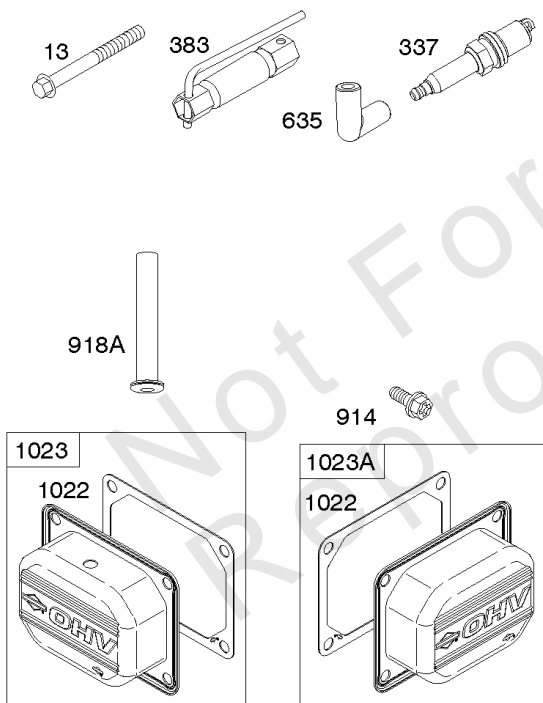

Carburetor, Fuel Supply

REF NO	PART NO	QTY	DESCRIPTION
51A	690949		GASKET, Intake
93	845864		BUSHING, Throttle Shaft
95	690718		SCREW -(Throttle Valve)
98	699721		KIT, Idle Speed
104	694918		PIN, Float Hinge
105	808798		VALVE, Float Needle
108	699723		VALVE, Choke
117	842082		JET, Main -(Standard)
118	842081		JET, Main -(High Altitude)
122	798759		SPACER, Carburetor
125	799511		CARBURETOR
130	796875		VALVE, Throttle
131	796872		KIT, Throttle Shaft
133	699724		FLOAT, Carburetor
135	699729		TUBE, Fuel Transfer
137	690994		GASKET, Float Bowl
141	799112		KIT, Choke Shaft
142	796871		NOZZLE, Carburetor
150	841649		GASKET, Nozzle
163	691001		GASKET, Air Cleaner
186A	799158		CONNECTOR, Hose -(EVAP)
186B	845141		CONNECTOR, Hose -(EVAP)
187	791766		LINE, Fuel -(Cut To Required Length)
217	799771		SPRING, Choke Return
231	690718		SCREW -(Choke Valve)
240	695666		FILTER, Fuel
276	695410		WASHER, Sealing
385	797409		SCREW -(Fuel Pump) (Fuel Pump Mounted To Blower Housing)
387	808656		PUMP, Fuel
418	795912		PLATE, Carburetor Cover
601	691038		CLAMP, Hose
633	690722		SEAL, Choke/Throttle Shaft
672	690234		GASKET, Carburetor Plate
918	799160		HOSE, Vacuum
947	798779		SOLENOID, Fuel
964	799159		CAP, Connector
975	799114		BOWL, Float
987	808183		SEAL, Choke/Throttle Shaft
1124	690988		SEAL, O-Ring -(Fuel Transfer Tube)
1124A	841653		SEAL, O-Ring -(Fuel Transfer Tube)
1126	690991		SCREW -(Fuel Transfer Tube)
1127	695407		SCREW -(Float Bowl) (Float Bowl to Carburetor Body)
1128	690990		SCREW -(Carburetor Nozzle)

Carburetor, Fuel Supply

REF NO	PART NO	QTY	DESCRIPTION
1169	690990		SCREW -(Carburetor Cover Plate)

Not For Reproduction

Cylinder Head, Rocker Arm Cover, Intake Manifold

Mfg. No: 49T777-0004-G1

Cylinder Head, Rocker Arm Cover, Intake Manifold