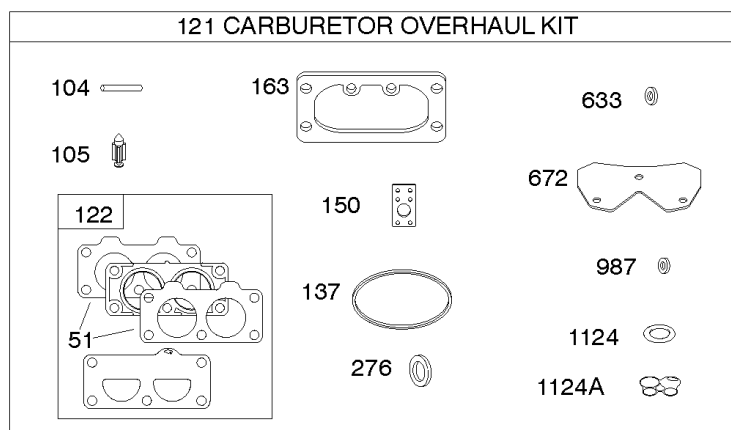

Engine/Valve Gasket Set, Carburetor Overhaul Kit

Mfg. No: 49T777-0004-G1

Not For Reproduction

Engine/Valve Gasket Set, Carburetor Overhaul Kit

REF NO	PART NO	QTY	DESCRIPTION
3	391086S		SEAL, Oil -(Magneto Side)
7	796851		GASKET, Cylinder Head
9	690937		GASKET, Breather
12	591911		GASKET, Crankcase
20	795387		SEAL, Oil -(PTO Side)
51	796876		GASKET, Intake
51A	690949		GASKET, Intake
104	694918		PIN, Float Hinge
105	808798		VALVE, Float Needle
121	799132		KIT, Carburetor Overhaul
122	798759		SPACER, Carburetor
137	690994		GASKET, Float Bowl
150	841649		GASKET, Nozzle
163	691001		GASKET, Air Cleaner
276	695410		WASHER, Sealing
358	799117		GASKET SET, Engine
524	691032		SEAL, O-Ring
633	690722		SEAL, Choke/Throttle Shaft
672	690234		GASKET, Carburetor Plate
691	790574		SEAL, Governor Shaft
842	691031		SEAL, O-Ring -(Dipstick Tube)
868	690968		SEAL, Valve
883	690970		GASKET, Exhaust
943	796222		SEAL, O-Ring -(Oil Pump Cover)
987	808183		SEAL, Choke/Throttle Shaft
1022	690971		GASKET, Rocker Cover
1095	694013		GASKET SET, Valve
1124	690988		SEAL, O-Ring -(Fuel Transfer Tube)
1124A	841653		SEAL, O-Ring -(Fuel Transfer Tube)