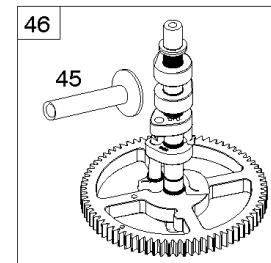

1319 WARNING LABEL

WARNING
Read and follow Operating Instructions before starting engine.
Operate in a well-ventilated area. Do not breathe the exhaust.
Do not touch the engine or exhaust system while it is running.
Do not touch the engine or exhaust system while it is hot.
Do not touch the engine or exhaust system while it is running.

REQUIRED when replacing parts with warning labels affixed.

1319A WARNING LABEL

REQUIRED when replacing parts with warning labels affixed.

1058 OPERATOR'S MANUAL

1036 EMISSIONS LABEL