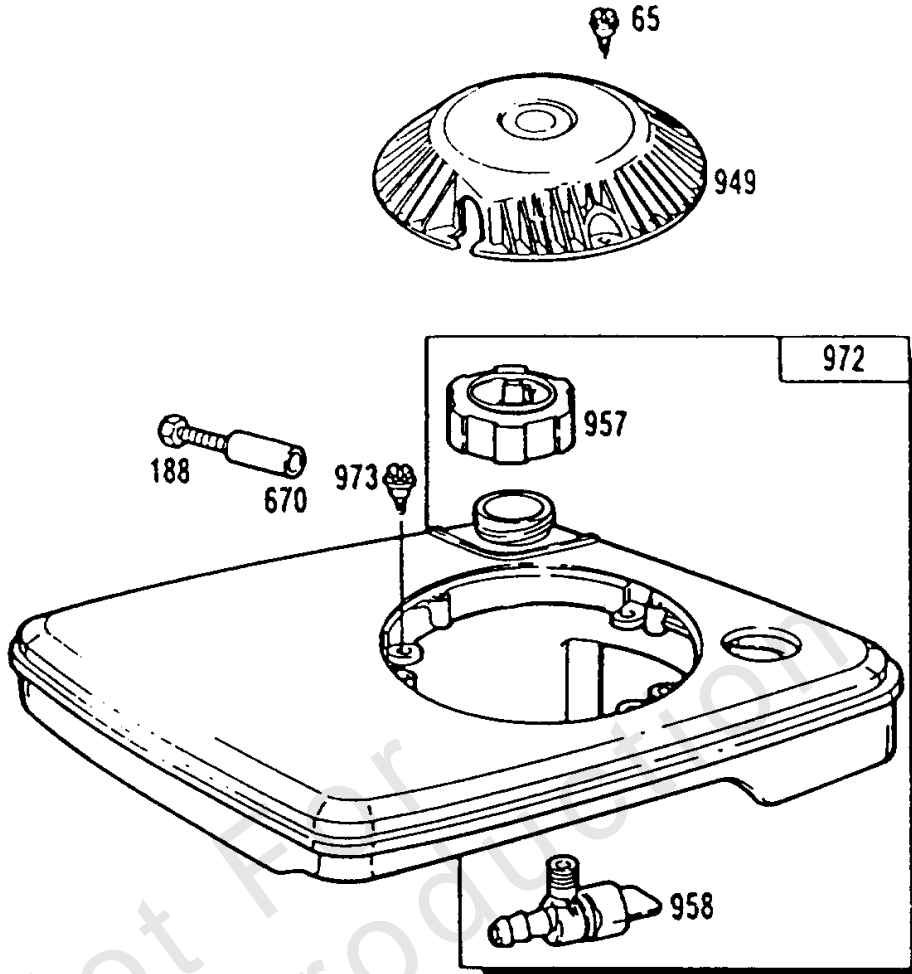

REF. 972

FUEL TANKS FOR ENGINES WITH REWIND START ONLY.

COLOR	BLACK	GREY	AMER. RED(I/C)	SUN YELLOW
PART NO.	490622	490808	490806	490804